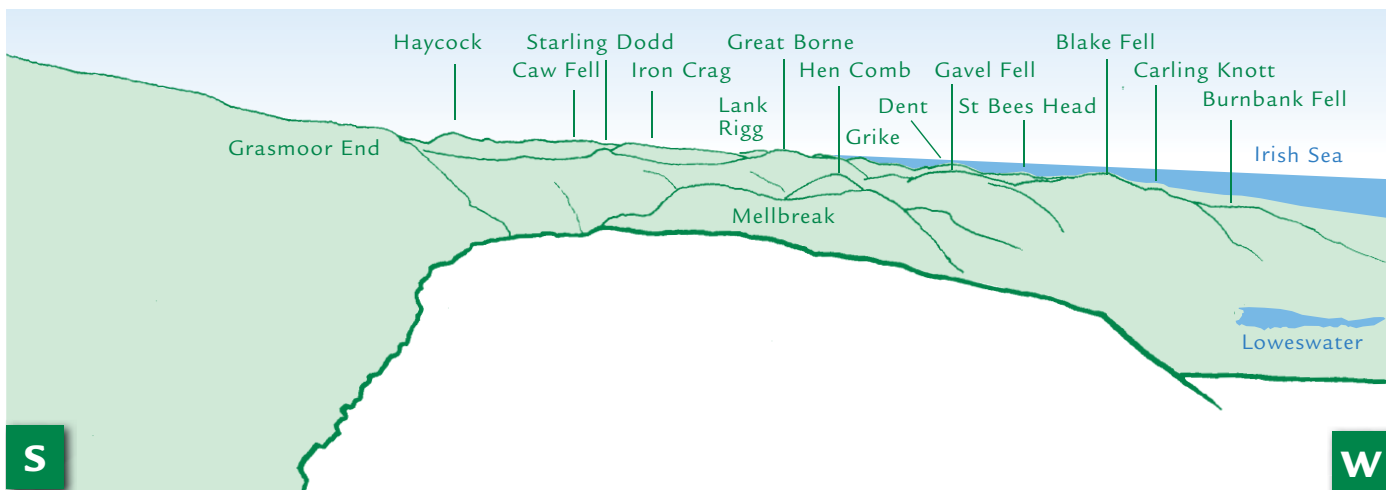

# PANORAMA from Whiteside (GR 171219)

This graphic is an extract from **The North-Western Fells**, volume six in the **Lakeland Fellranger** series to be published in April 2011 by Cicerone Press Ltd