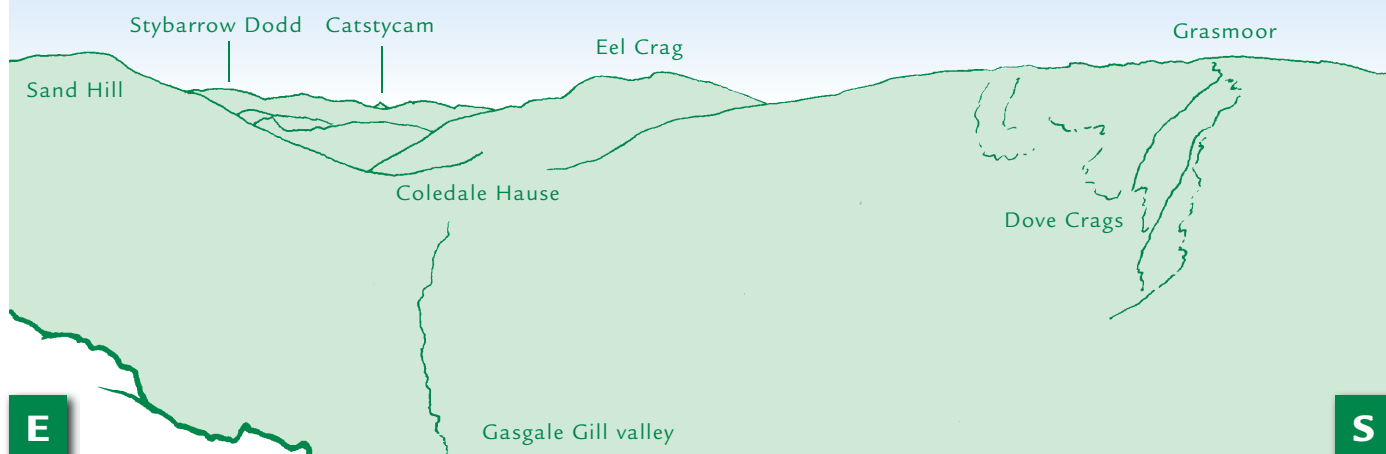

# PANORAMA from Whiteside (GR 171219)

This graphic is an extract from **The North-Western Fells**, volume six in the **Lakeland Fellranger** series to be published in April 2011 by Cicerone Press Ltd