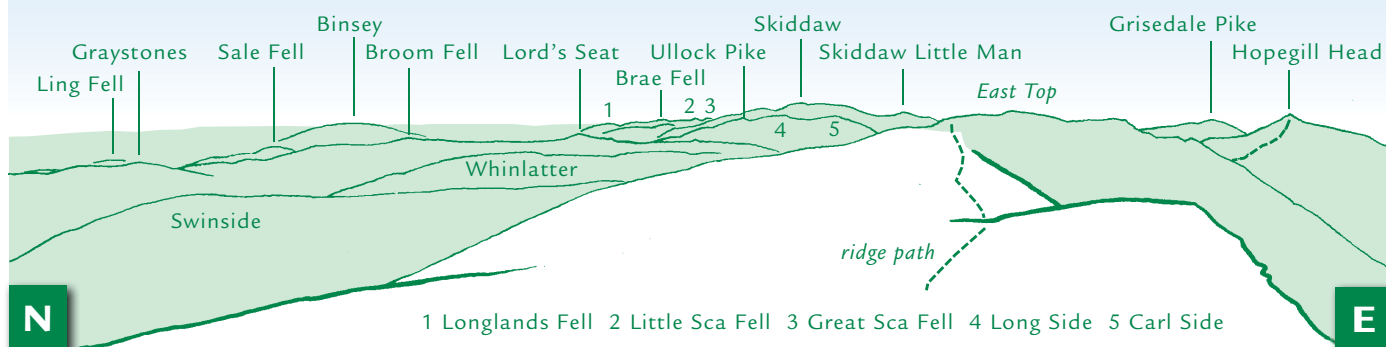

# PANORAMA from Whiteside (GR 171219)

This graphic is an extract from **The North-Western Fells**, volume six in the **Lakeland Fellranger** series to be published in April 2011 by Cicerone Press Ltd