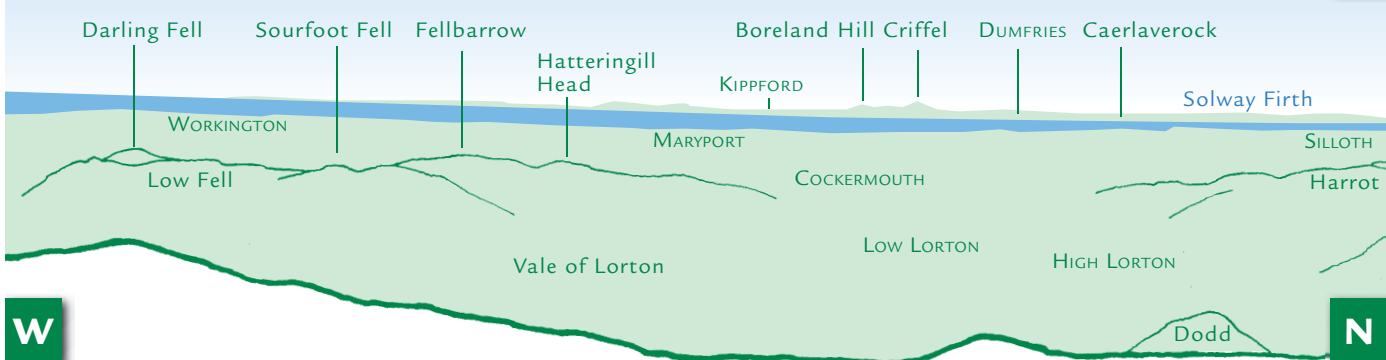

# PANORAMA from Whiteside (GR 171219)

This graphic is an extract from **The North-Western Fells**, volume six in the **Lakeland Fellranger** series to be published in April 2011 by Cicerone Press Ltd