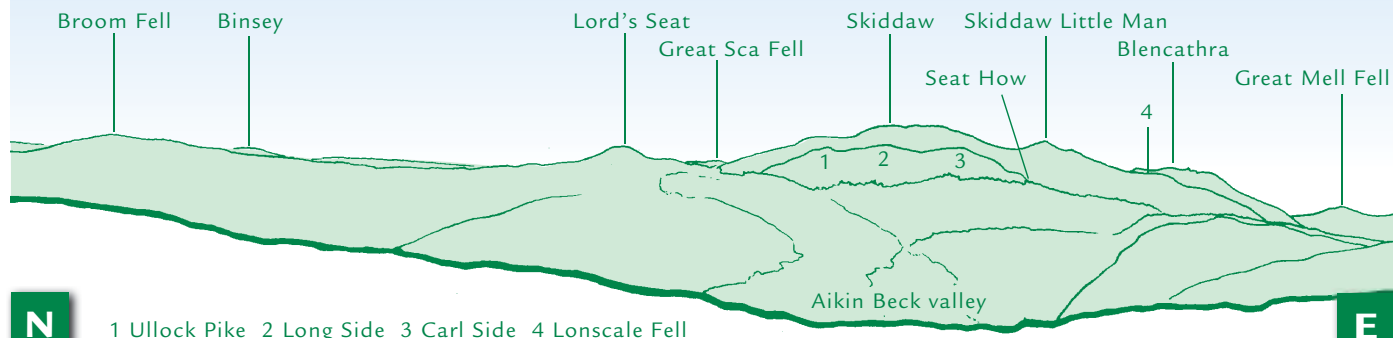

PANORAMA from Whinlatter (GR 191252)

This graphic is an extract from **The North-Western Fells**, volume six in the **Lakeland Fellranger** series to be published in April 2011 by Cicerone Press Ltd