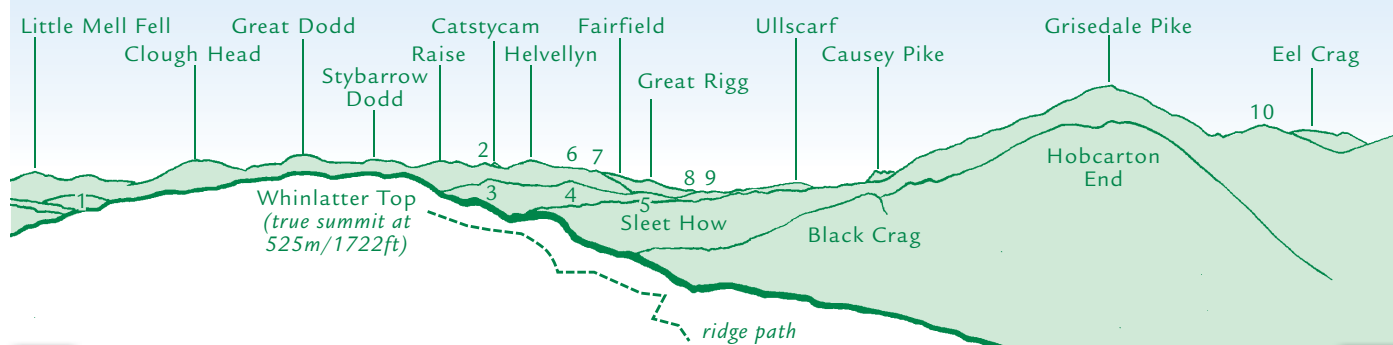

PANORAMA from Whinlatter (GR 191252)

This graphic is an extract from **The North-Western Fells**, volume six in the **Lakeland Fellranger** series to be published in April 2011 by Cicerone Press Ltd