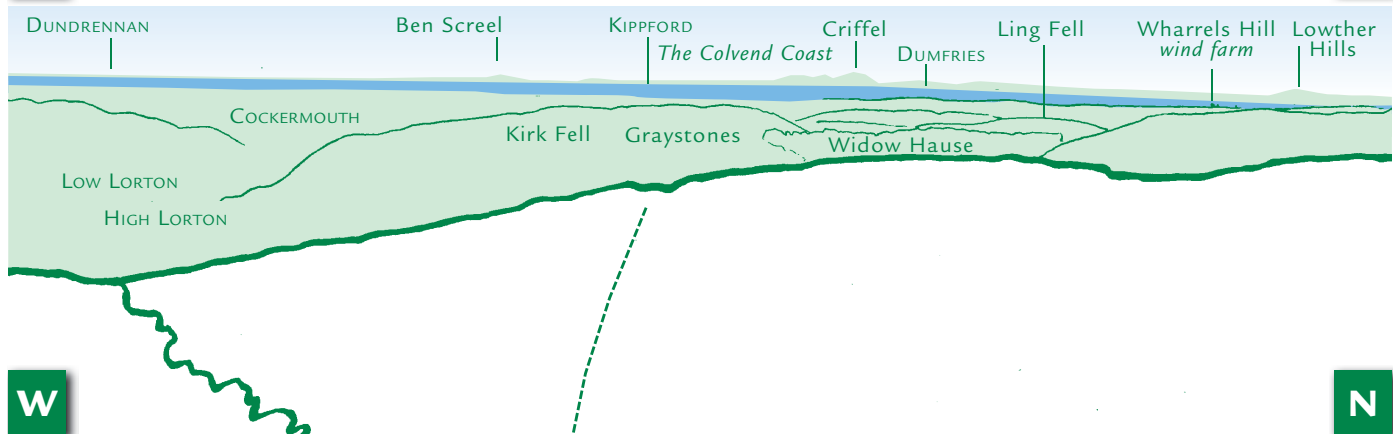

PANORAMA from Whinlatter (GR 191252)

This graphic is an extract from **The North-Western Fells**, volume six in the **Lakeland Fellranger** series to be published in April 2011 by Cicerone Press Ltd