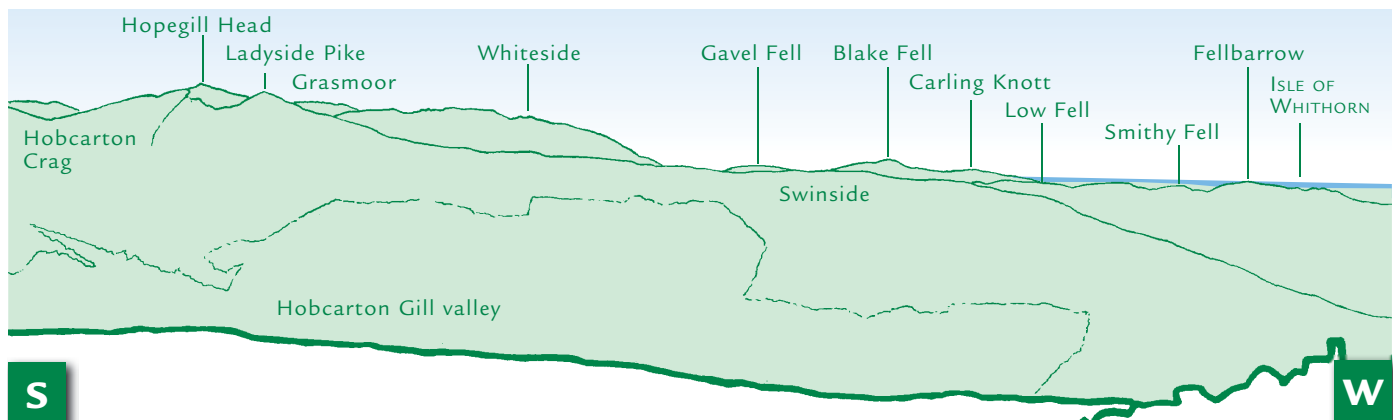

PANORAMA from Whinlatter (GR 191252)

This graphic is an extract from **The North-Western Fells**, volume six in the **Lakeland Fellranger** series to be published in April 2011 by Cicerone Press Ltd