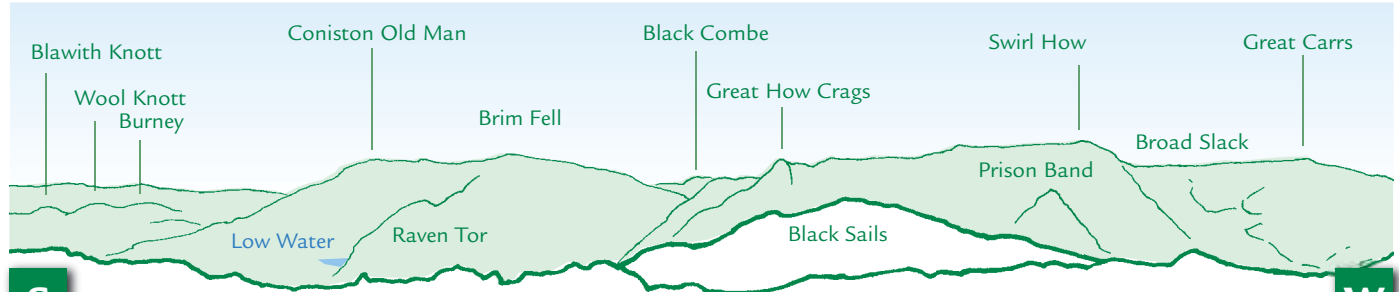

PANORAMA from Wetherlam (GR288012) 762m

- 1 Sergeant Man 2 Ullscarf 3 Blencathra 4 Clough Head 5 Great Dodd 6 Steel Fell 7 Helvellyn
 8 Nethermost Pike 9 Dollywaggon Pike 10 Helm Crag 11 Seat Sandal 12 Grisedale Hause 13 Fairfield
 14 Great Rigg 15 Silver How 16 Stone Arthur 17 Heron Pike 18 Rest Dodd 19 Red Screes
 20 Thornthwaite Crag 21 Froswick 22 Ill Bell 23 Kentmere Pike 24 Yoke 25 Tarn Crag

N

E

E

S

S

W

- 1 Seatallan 2 Great End 3 Brandreth
 4 Rossett Pike 5 Robinson 6 Grisedale Pike 7 Causey Pike
 8 Maiden Moor 9 Binsey 10 Skiddaw Little Man

W

N

This graphic is an extract from **The Southern Fells**,
 volume three in the **Lakeland Fellranger** series published in April 2008 by Cicerone Press