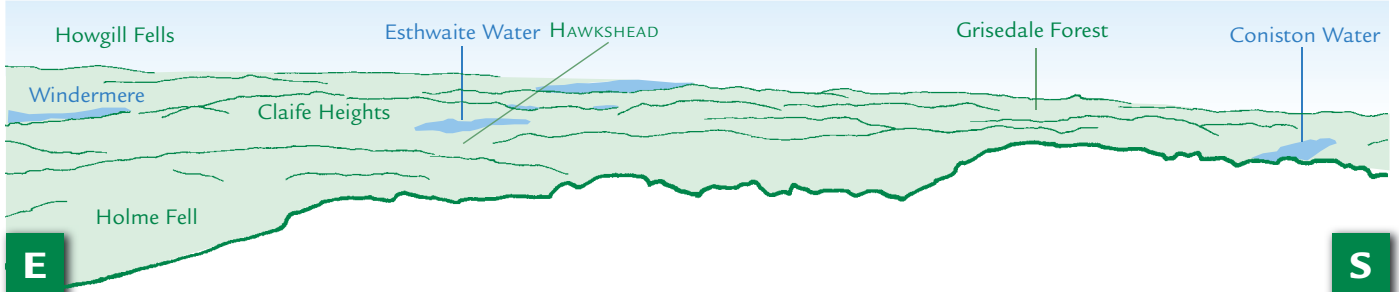

PANORAMA from Wetherlam (GR288012) 762m

- 1 Sergeant Man 2 Ullscarf 3 Blencathra 4 Clough Head 5 Great Dodd 6 Steel Fell 7 Helvellyn
 8 Nethermost Pike 9 Dollywaggon Pike 10 Helm Crag 11 Seat Sandal 12 Grisedale Hause 13 Fairfield
 14 Great Rigg 15 Silver How 16 Stone Arthur 17 Heron Pike 18 Rest Dodd 19 Red Screes
 20 Thornthwaite Crag 21 Froswick 22 Ill Bell 23 Kentmere Pike 24 Yoke 25 Tarn Crag

N

E

E

S

S

W

- 1 Seatallan 2 Great End 3 Brandreth
 4 Rossett Pike 5 Robinson 6 Grisedale Pike 7 Causey Pike
 8 Maiden Moor 9 Binsey 10 Skiddaw Little Man

W

N

This graphic is an extract from **The Southern Fells**,
 volume three in the **Lakeland Fellranger** series published in April 2008 by Cicerone Press