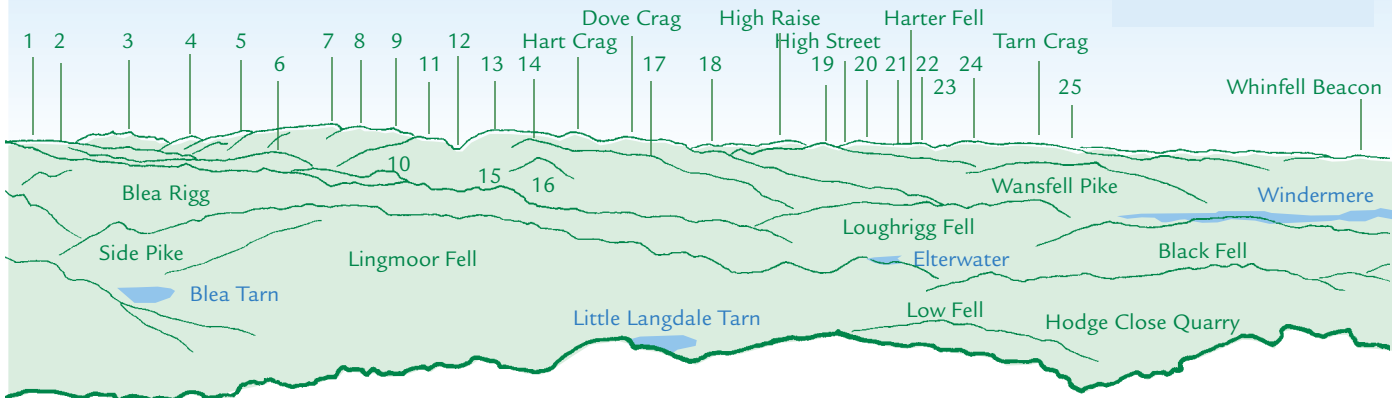

PANORAMA from Wetherlam (GR288012) 762m

- 1 Sergeant Man 2 Ullscarf 3 Blencathra 4 Clough Head 5 Great Dodd 6 Steel Fell 7 Helvellyn
 8 Nethermost Pike 9 Dollywaggon Pike 10 Helm Crag 11 Seat Sandal 12 Grisedale Hause 13 Fairfield
 14 Great Rigg 15 Silver How 16 Stone Arthur 17 Heron Pike 18 Rest Dodd 19 Red Screes
 20 Thornthwaite Crag 21 Froswick 22 Ill Bell 23 Kentmere Pike 24 Yoke 25 Tarn Crag

N

E

E

S

S

W

- 1 Seatallan 2 Great End 3 Brandreth
 4 Rossett Pike 5 Robinson 6 Grisedale Pike 7 Causey Pike
 8 Maiden Moor 9 Binsey 10 Skiddaw Little Man

W

N

This graphic is an extract from **The Southern Fells**,
 volume three in the **Lakeland Fellranger** series published in April 2008 by Cicerone Press