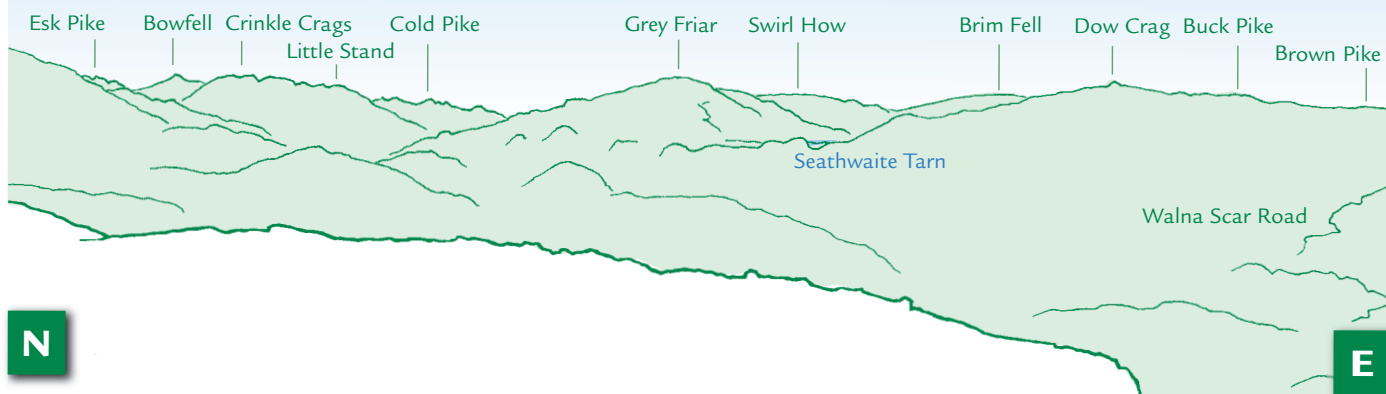

PANORAMA from Wallowbarrow Crag (GR222967) 292m

This graphic is an extract from **The Southern Fells**, volume three in the **Lakeland Fellranger** series published in April 2008 by Cicerone Press