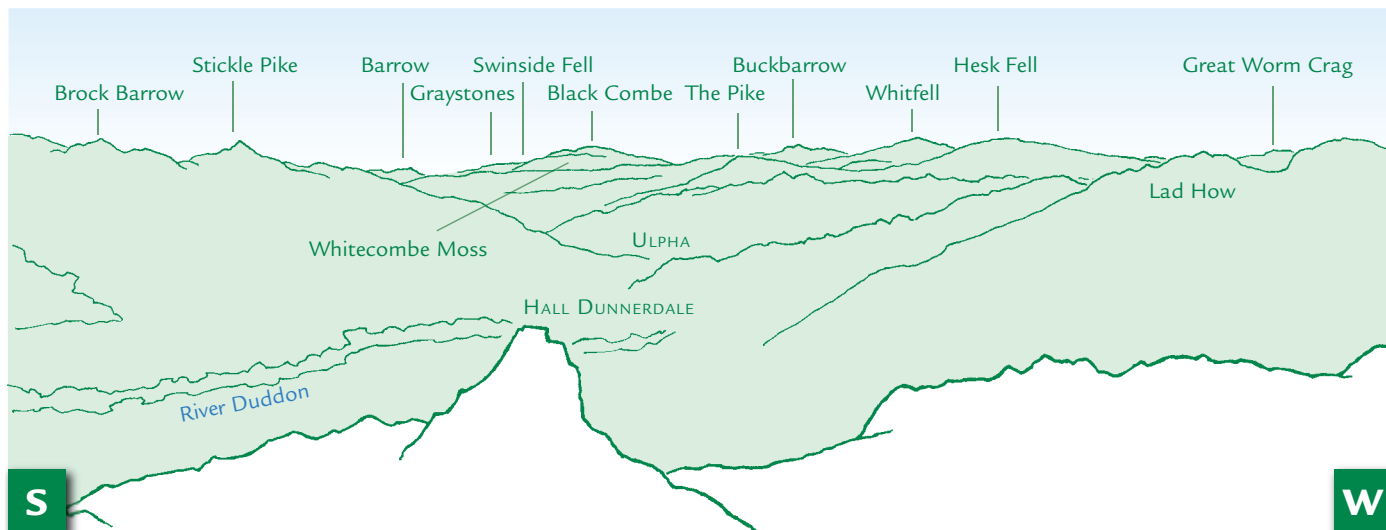

PANORAMA from Wallowbarrow Crag (GR222967) 292m

This graphic is an extract from **The Southern Fells**, volume three in the **Lakeland Fellranger** series published in April 2008 by Cicerone Press