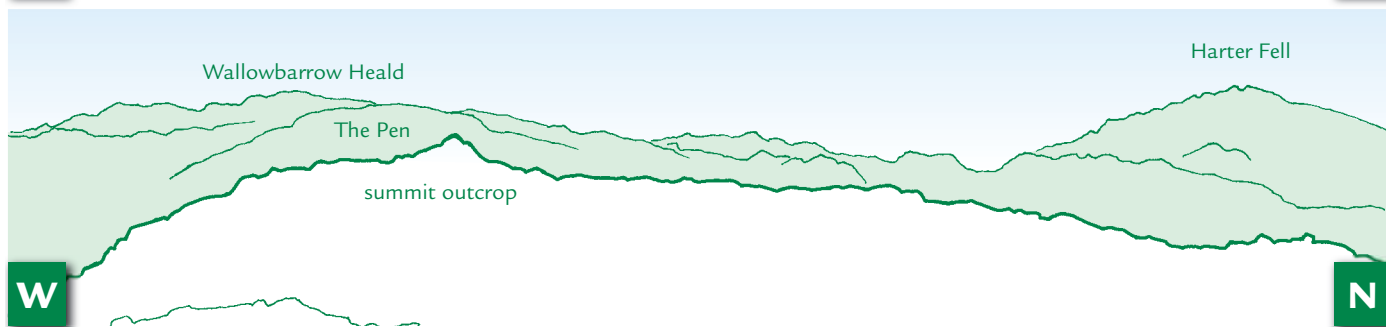

PANORAMA from Wallowbarrow Crag (GR222967) 292m

This graphic is an extract from **The Southern Fells**, volume three in the **Lakeland Fellranger** series published in April 2008 by Cicerone Press