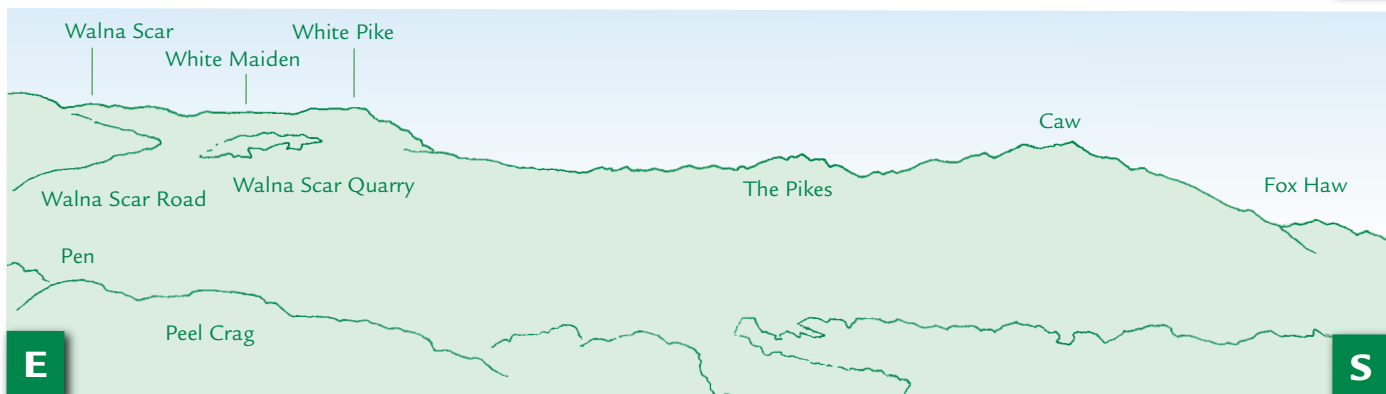

PANORAMA from Wallowbarrow Crag (GR222967) 292m

This graphic is an extract from **The Southern Fells**, volume three in the **Lakeland Fellranger** series published in April 2008 by Cicerone Press