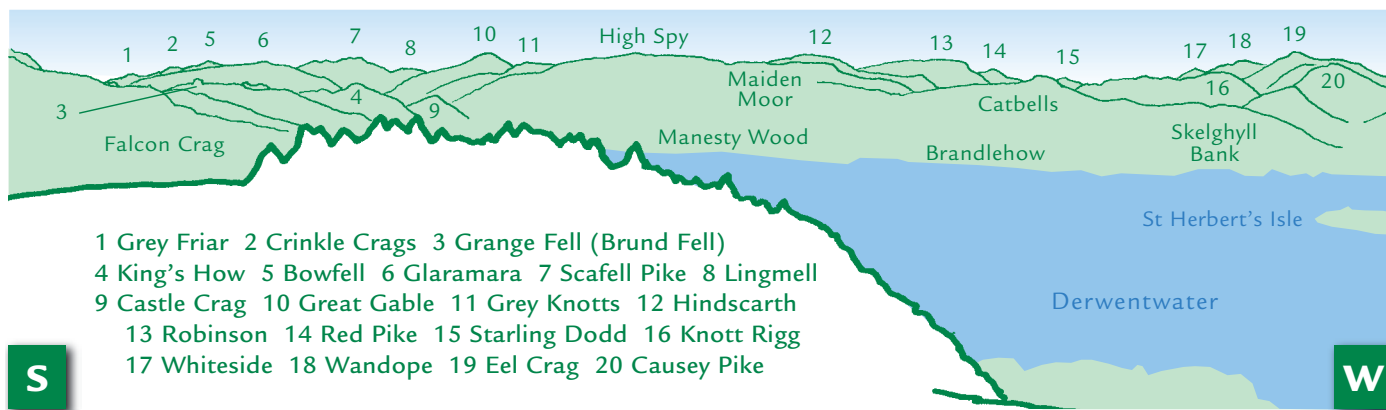

PANORAMA from Walla Crag (GR276213) 379m

This graphic is an extract from **The Central Fells**,
 volume one in the **Lakeland Fellranger** series published in April 2008 by Cicerone Press