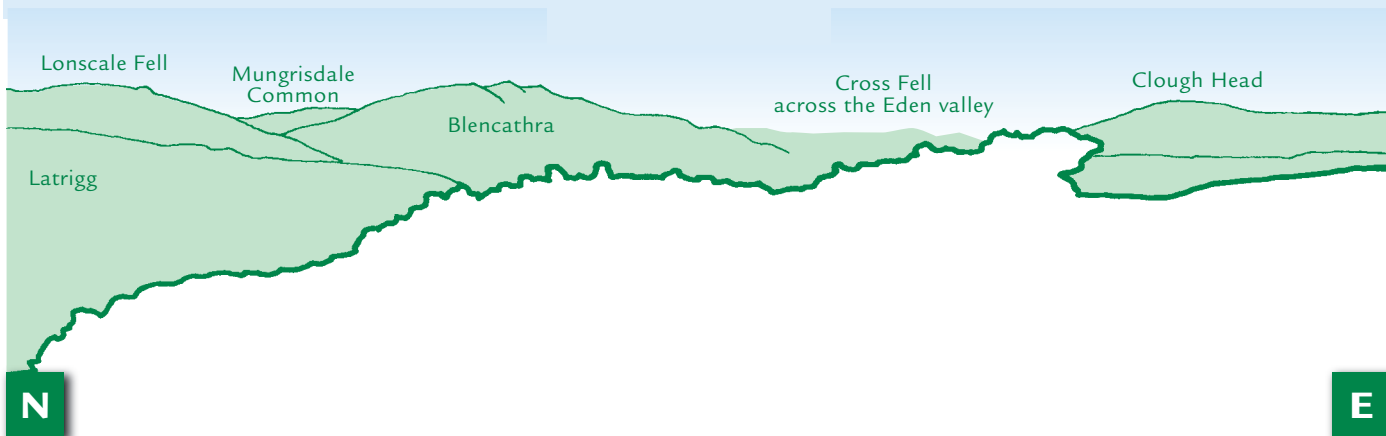

PANORAMA from Walla Crag (GR276213) 379m

This graphic is an extract from **The Central Fells**,
 volume one in the **Lakeland Fellranger** series published in April 2008 by Cicerone Press