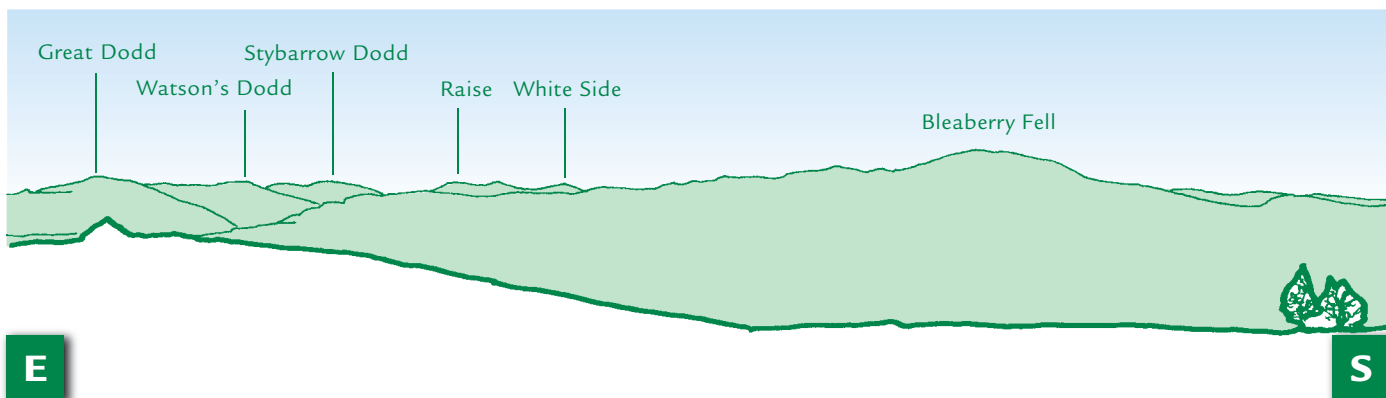

PANORAMA from Walla Crag (GR276213) 379m

This graphic is an extract from **The Central Fells**,
 volume one in the **Lakeland Fellranger** series published in April 2008 by Cicerone Press