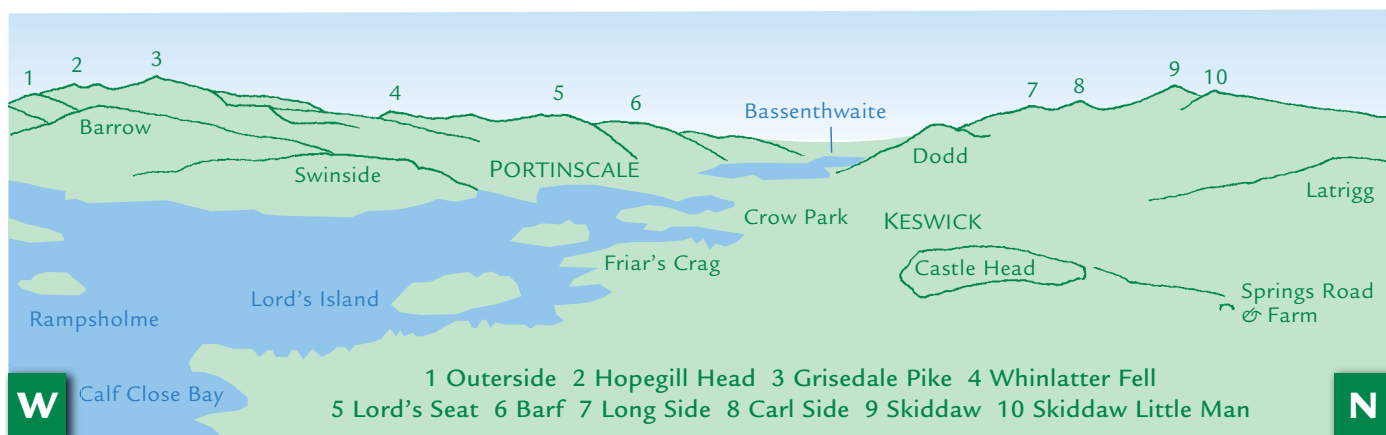

PANORAMA from Walla Crag (GR276213) 379m

This graphic is an extract from **The Central Fells**,
 volume one in the **Lakeland Fellranger** series published in April 2008 by Cicerone Press