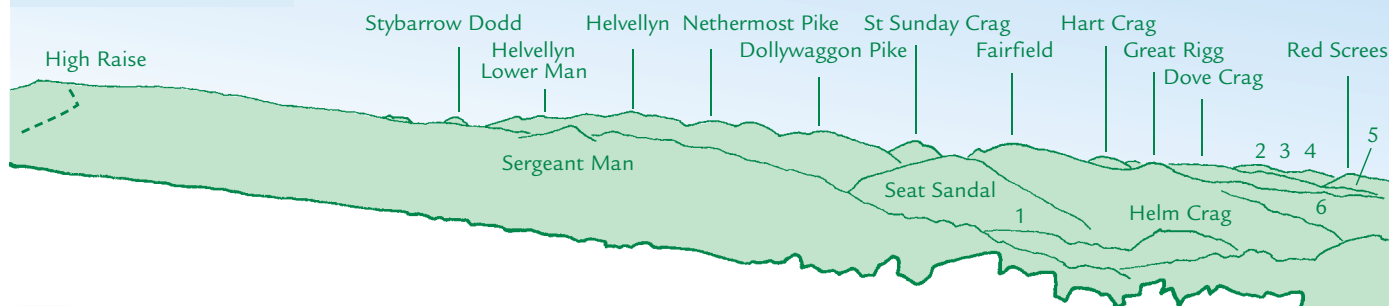

PANORAMA from Thunacar Knott (GR279080) 723m

N

1 Gibson Knott 2 High Street 3 Caudale Moor 4 Thornthwaite Crag 5 High Pike 6 Heron Pike

E

E

S

S

1 Coniston Old Man 2 Swirl How 3 Great Carrs 4 Dow Crag 5 Grey Friar 6 Cold Pike

W

W

1 Esk Hause 2 Allen Crag 3 Red Pike (Wasdale) 4 Kirk Fell 5 Scoat Fell 6 Pillar
7 Green Gable 8 Robinson 9 Dale Head 10 Sail 11 Barf 12 Bassenthwaite

N

This graphic is an extract from **The Central Fells**,
volume one in the **Lakeland Fellranger** series published in April 2008 by Cicerone Press