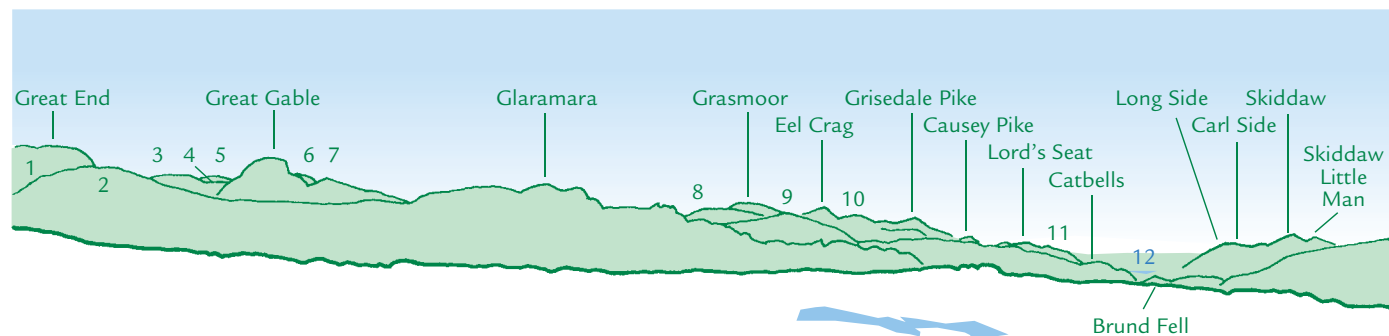

PANORAMA from Thunacar Knott (GR279080) 723m

N

1 Gibson Knott 2 High Street 3 Caudale Moor 4 Thornthwaite Crag 5 High Pike 6 Heron Pike

E

E

S

S

1 Coniston Old Man 2 Swirl How 3 Great Carrs 4 Dow Crag 5 Grey Friar 6 Cold Pike

W

W

1 Esk Hause 2 Allen Crag 3 Red Pike (Wasdale) 4 Kirk Fell 5 Scoat Fell 6 Pillar
7 Green Gable 8 Robinson 9 Dale Head 10 Sail 11 Barf 12 Bassenthwaite

N

This graphic is an extract from **The Central Fells**,
volume one in the **Lakeland Fellranger** series published in April 2008 by Cicerone Press