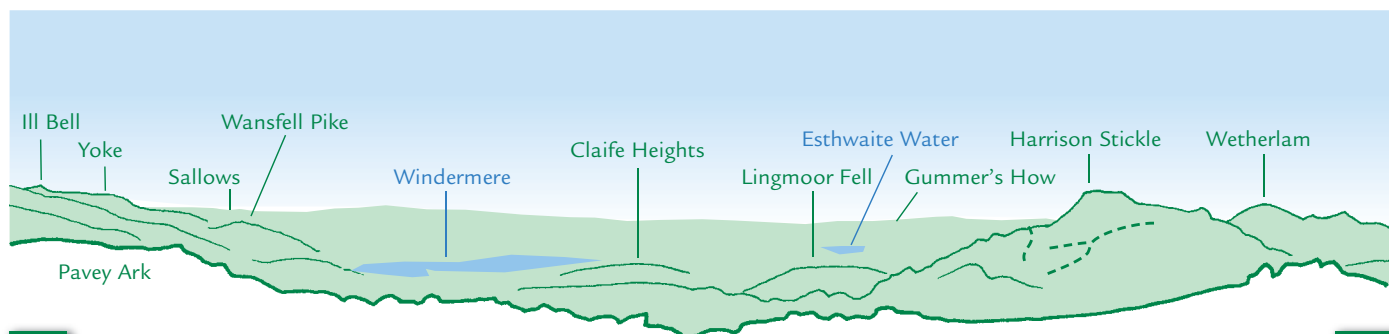

PANORAMA from Thunacar Knott (GR279080) 723m

N

1 Gibson Knott 2 High Street 3 Caudale Moor 4 Thornthwaite Crag 5 High Pike 6 Heron Pike

E

E

S

S

1 Coniston Old Man 2 Swirl How 3 Great Carrs 4 Dow Crag 5 Grey Friar 6 Cold Pike

W

W

1 Esk Hause 2 Allen Crag 3 Red Pike (Wasdale) 4 Kirk Fell 5 Scoat Fell 6 Pillar
7 Green Gable 8 Robinson 9 Dale Head 10 Sail 11 Barf 12 Bassenthwaite

N

This graphic is an extract from **The Central Fells**,
volume one in the **Lakeland Fellranger** series published in April 2008 by Cicerone Press