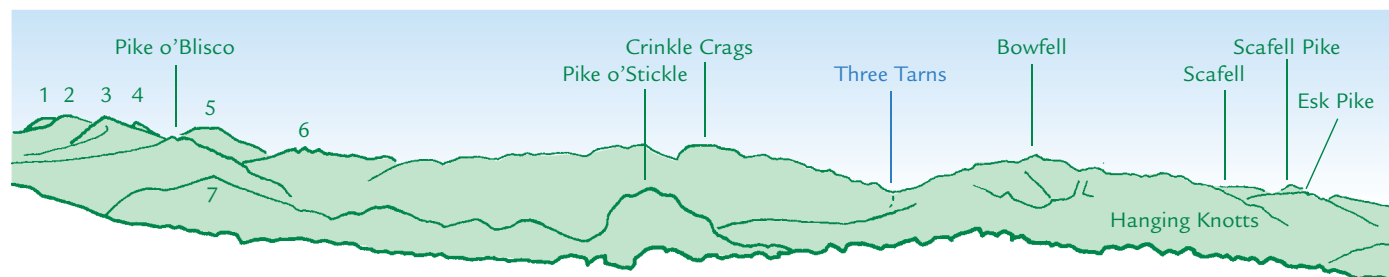

PANORAMA from Thunacar Knott (GR279080) 723m

N

1 Gibson Knott 2 High Street 3 Caudale Moor 4 Thornthwaite Crag 5 High Pike 6 Heron Pike

E

E

S

S

1 Coniston Old Man 2 Swirl How 3 Great Carrs 4 Dow Crag 5 Grey Friar 6 Cold Pike

W

W

1 Esk Hause 2 Allen Crag 3 Red Pike (Wasdale) 4 Kirk Fell 5 Scoat Fell 6 Pillar
7 Green Gable 8 Robinson 9 Dale Head 10 Sail 11 Barf 12 Bassenthwaite

N

This graphic is an extract from **The Central Fells**,
volume one in the **Lakeland Fellranger** series published in April 2008 by Cicerone Press