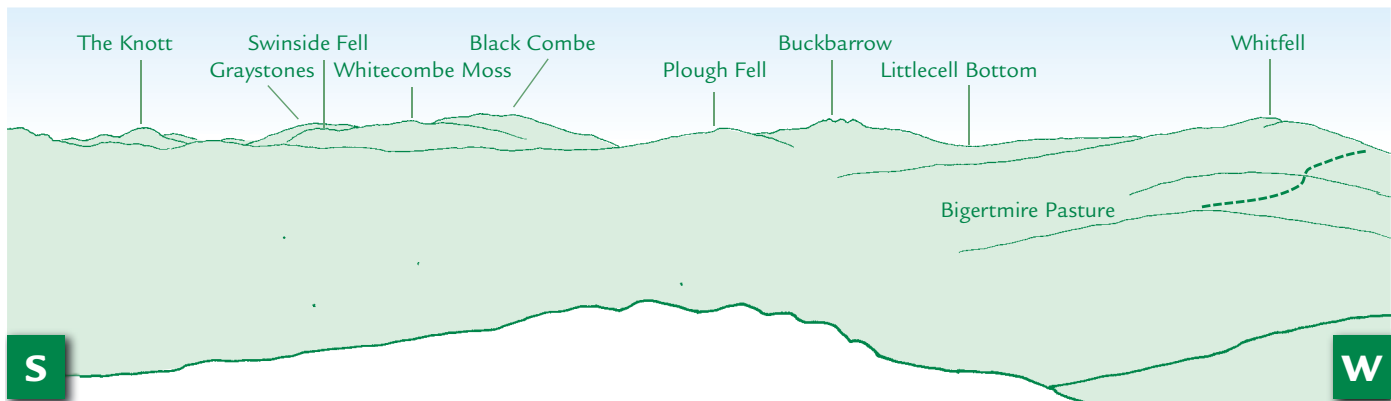

# PANORAMA from The Pike Hesk Fell (GR186934) 370m

N

*warning notice with due cause discouraging walkers from venturing down the east slope.*

E

E

S

S

W

W

N

This graphic is an extract from **The Southern Fells**, volume three in the **Lakeland Fellranger** series published in April 2008 by Cicerone Press