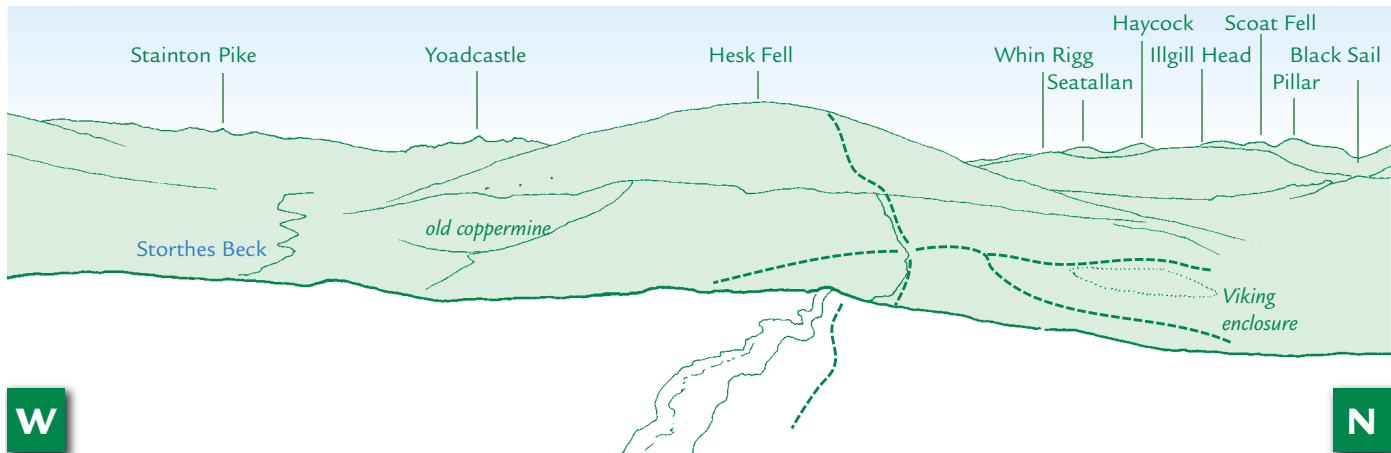

# PANORAMA from The Pike Hesk Fell (GR186934) 370m

N

*warning notice with due cause discouraging walkers from venturing down the east slope.*

E

E

S

S

W

W

N

This graphic is an extract from **The Southern Fells**, volume three in the **Lakeland Fellranger** series published in April 2008 by Cicerone Press