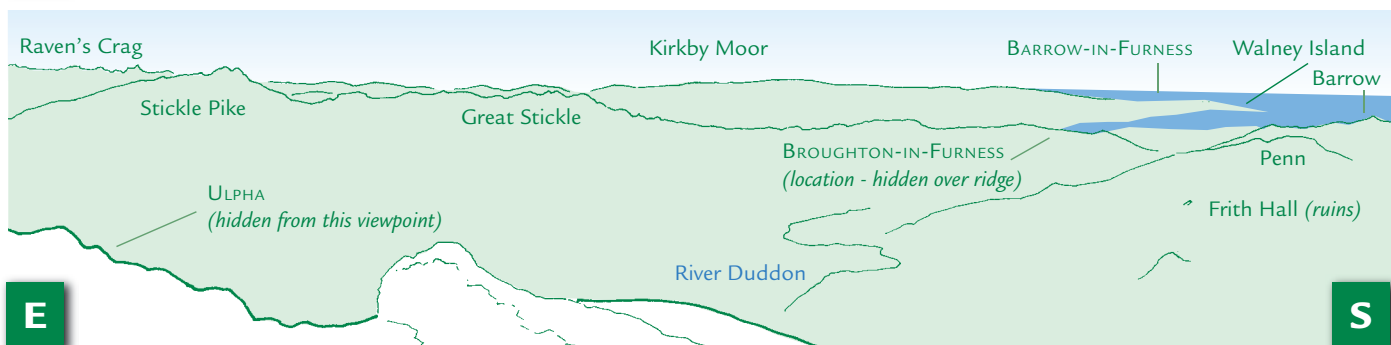

# PANORAMA from The Pike Hesk Fell (GR186934) 370m

N

*warning notice with due cause discouraging walkers from venturing down the east slope.*

E

E

S

S

W

W

N

This graphic is an extract from **The Southern Fells**, volume three in the **Lakeland Fellranger** series published in April 2008 by Cicerone Press