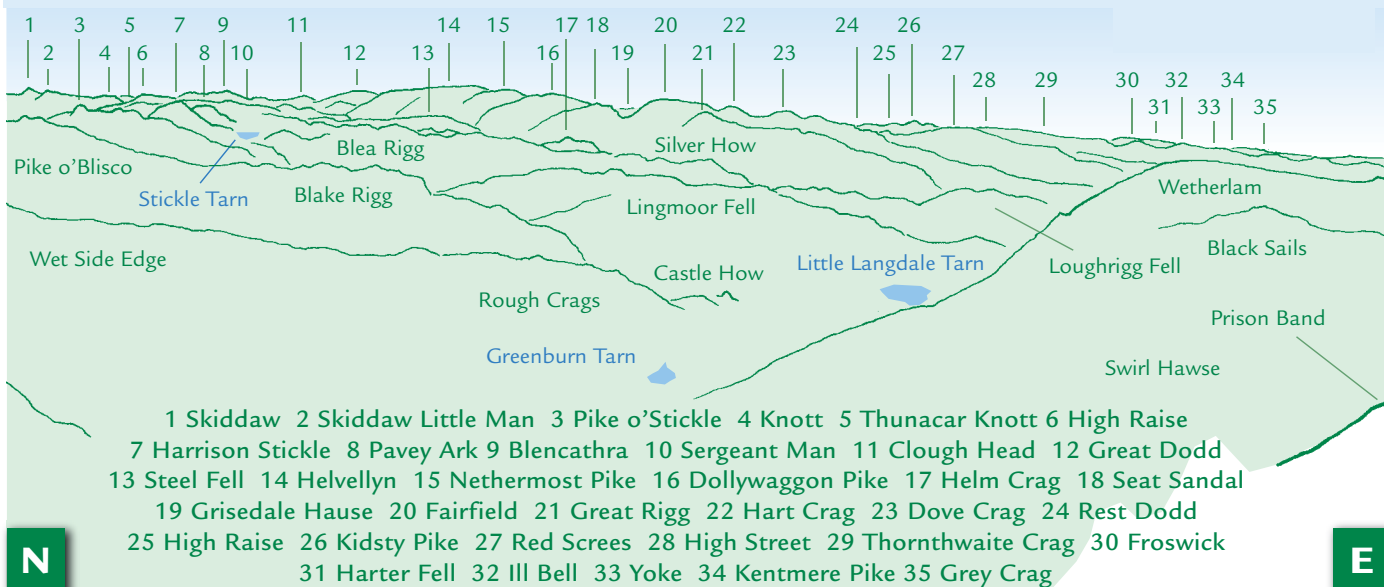

# PANORAMA from Swirl How (GR273005) 804m

This graphic is an extract from **The Southern Fells**, volume three in the **Lakeland Fellranger** series published in April 2008 by Cicerone Press