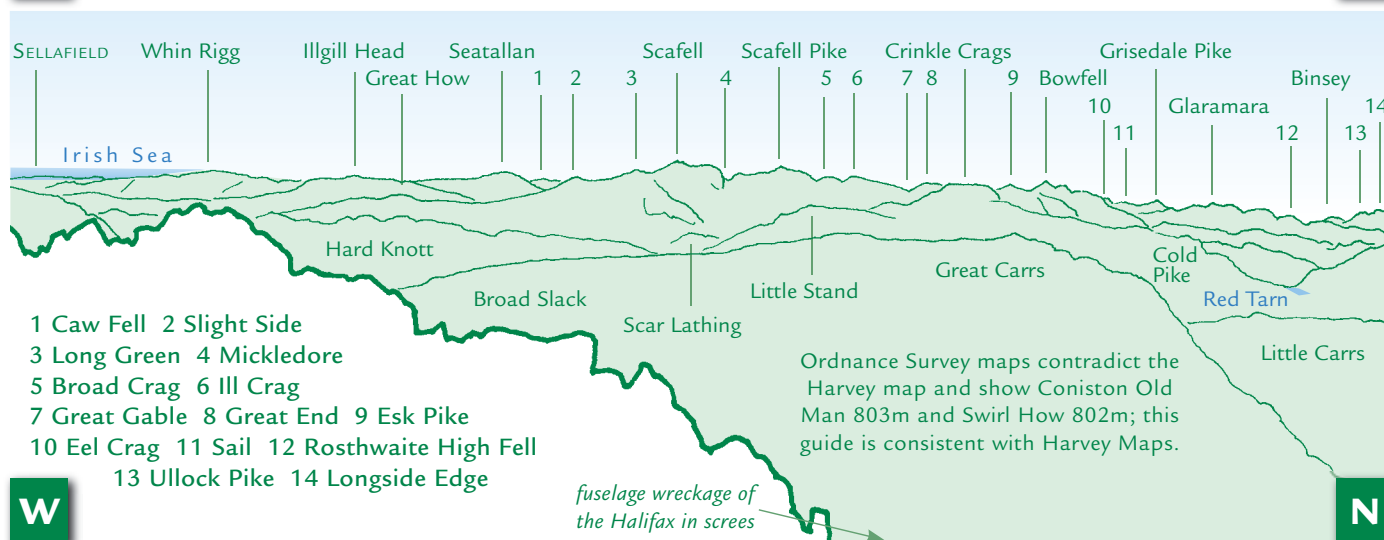

# PANORAMA from Swirl How (GR273005) 804m

This graphic is an extract from **The Southern Fells**, volume three in the **Lakeland Fellranger** series published in April 2008 by Cicerone Press