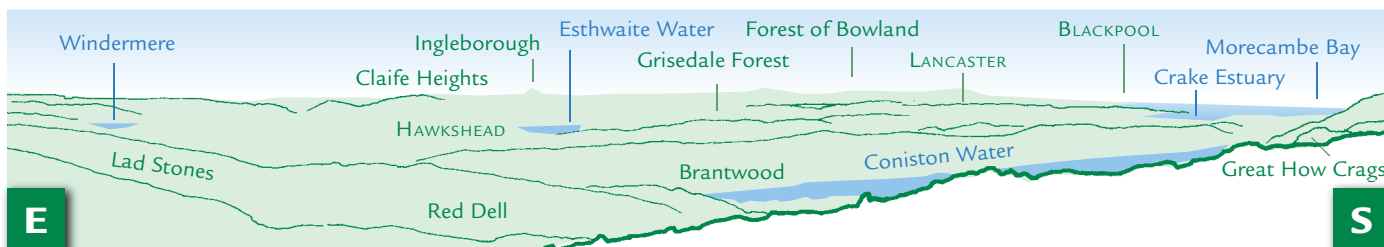

# PANORAMA from Swirl How (GR273005) 804m

This graphic is an extract from **The Southern Fells**, volume three in the **Lakeland Fellranger** series published in April 2008 by Cicerone Press