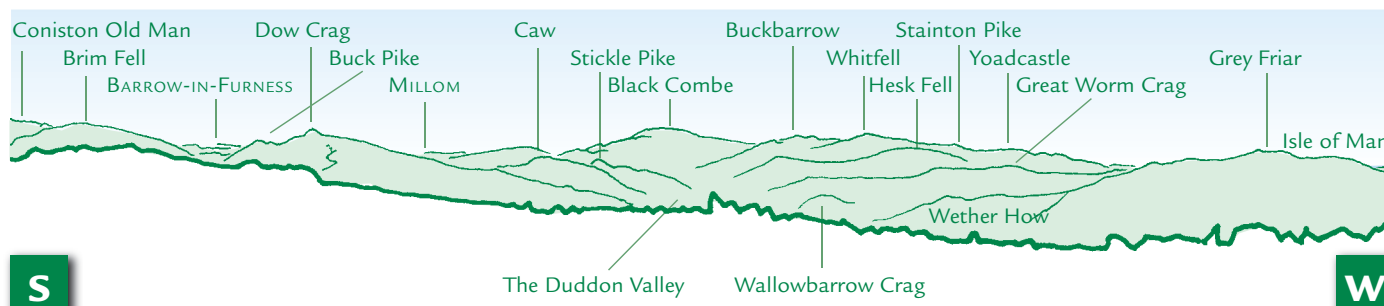

# PANORAMA from Swirl How (GR273005) 804m

This graphic is an extract from **The Southern Fells**, volume three in the **Lakeland Fellranger** series published in April 2008 by Cicerone Press