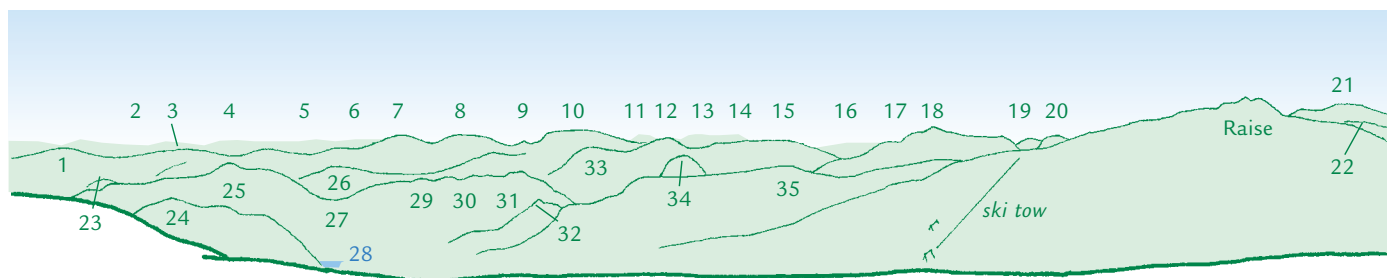

# PANORAMA from Stybarrow Dodd south top (GR343189) 846m

- 1 Christianbury Crags 2 Hadrian's Wall at Castlesteads 3 Spadeadam Forest  
 4 Hartside Pass 5 Melmerby Fell 6 Cross Fell 7 Little Dun Fell 8 Great Dun Fell  
 9 Knock Fell 10 High Cup 11 Mickle Fell 12 Warcop Fell 13 PENRITH 14 Dufton Pike  
 15 Hart Side 16 Heughscar Hill 17 The Cockpit Stone Circle 18 Bonscale Pike 19 Green Side

- 1 Loadpot Hill 2 Stainmore 3 Wether Hill 4 Nine Standards Rigg 5 Mallerstang Edge  
 6 Great Shunner Fell 7 High Raise 8 Rampsgill Head 9 Straits of Riggindale 10 High Street  
 11 Whernside 12 Thornthwaite Crag 13 Ingleborough 14 Ill Bell 15 Caudale Moor 16 Bowland Fells  
 17 Birks 18 St Sunday Crag 19 Dove Crag 20 Hart Crag 21 Helvellyn 22 White Side 23 Beda Fell  
 24 Sheffield Pike 25 Place Fell 26 The Nab 27 Boredale Hause 28 Ullswater 29 Angletarn Pikes  
 30 Rest Dodd 31 Brock Crag 32 Arnison Crag 33 Gray Crag 34 Hartsop Dodd 35 Birkhouse Moor

- 1 Whiteless Pike 2 Wandope 3 Grasmoor 4 Eel Crags 5 Sail 6 Scar Crags 7 Hopegill Head 8 Gisedale Pike  
 9 Whinlatter Fell 10 KIPPFORD 11 Lord's Seat 12 Barf 13 Bassenthwaite 14 COLVEND COAST on the Dumfries shore of  
 the Solway Firth 15 Dodd 16 Long Side 17 Carl Side 18 Skiddaw 19 Lonscale Fell 20 CARDURNOK 21 Little Calva  
 22 Blencathra 23 Sharp Edge 24 Bannerdale Crags 25 Raven Crag 26 Ard Crags 27 Catbells  
 28 Bleaberry Fell 29 Causey Pike 30 Barrow 31 KESWICK 32 High Rigg 33 Latrigg