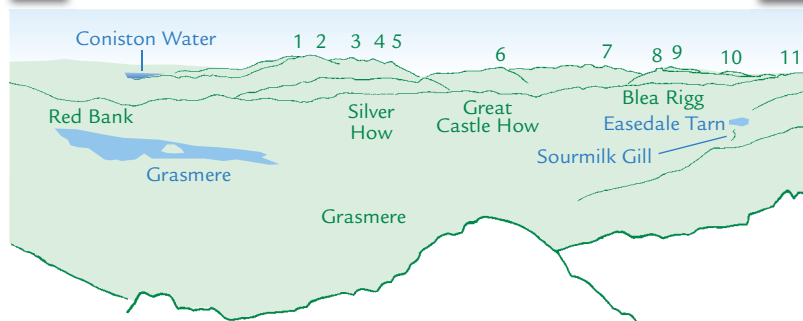

PANORAMA from Stone Arthur (GR348093) 503m

- S** 1 Coniston Old Man 2 Wetherlam 3 Swirl How
4 Great Carrs 5 Grey Friar 6 Pike o'Blisco 7 Crinkle Craggs **W**
8 Harrison Stickle 9 Bowfell 10 Scafell Pike 11 Sergeant Man

- 1 Tarn Crag 2 Helm Crag 3 Gibson Knott 4 Calf Crag 5 Far Easedale
6 High Raise 7 Greenup Edge 8 Greenburn Beck 9 Dunmail Raise

This graphic is an extract from **The Near Eastern Fells**, volume two in the **Lakeland Fellranger** series published in April 2008 by Cicerone Press