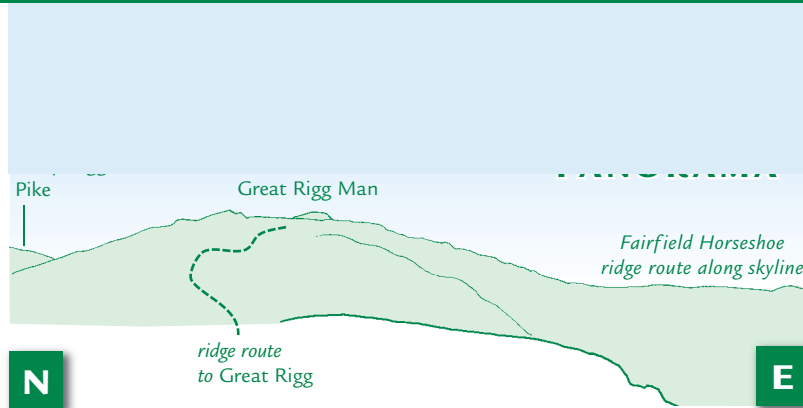

PANORAMA from Stone Arthur (GR348093) 503m

- S** 1 Coniston Old Man 2 Wetherlam 3 Swirl How
4 Great Carrs 5 Grey Friar 6 Pike o'Blisco 7 Crinkle Craggs **W**
8 Harrison Stickle 9 Bowfell 10 Scafell Pike 11 Sergeant Man

- 1 Tarn Crag 2 Helm Crag 3 Gibson Knott 4 Calf Crag 5 Far Easedale
6 High Raise 7 Greenup Edge 8 Greenburn Beck 9 Dunmail Raise

This graphic is an extract from **The Near Eastern Fells**, volume two in the **Lakeland Fellranger** series published in April 2008 by Cicerone Press