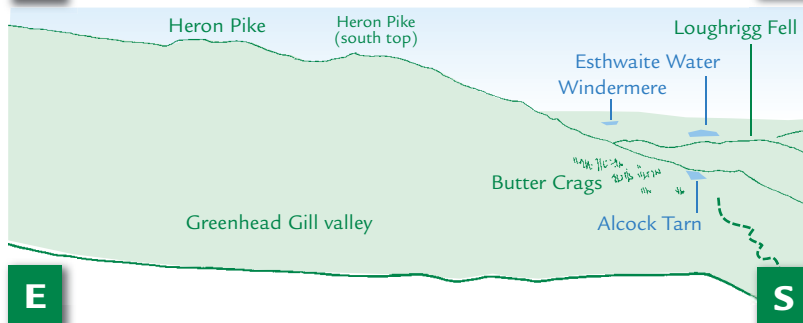

PANORAMA from Stone Arthur (GR348093) 503m

- S** 1 Coniston Old Man 2 Wetherlam 3 Swirl How
4 Great Carrs 5 Grey Friar 6 Pike o'Blisco 7 Crinkle Craggs **W**
8 Harrison Stickle 9 Bowfell 10 Scafell Pike 11 Sergeant Man

- 1 Tarn Crag 2 Helm Crag 3 Gibson Knott 4 Calf Crag 5 Far Easedale
6 High Raise 7 Greenup Edge 8 Greenburn Beck 9 Dunmail Raise

This graphic is an extract from **The Near Eastern Fells**, volume two in the **Lakeland Fellranger** series published in April 2008 by Cicerone Press