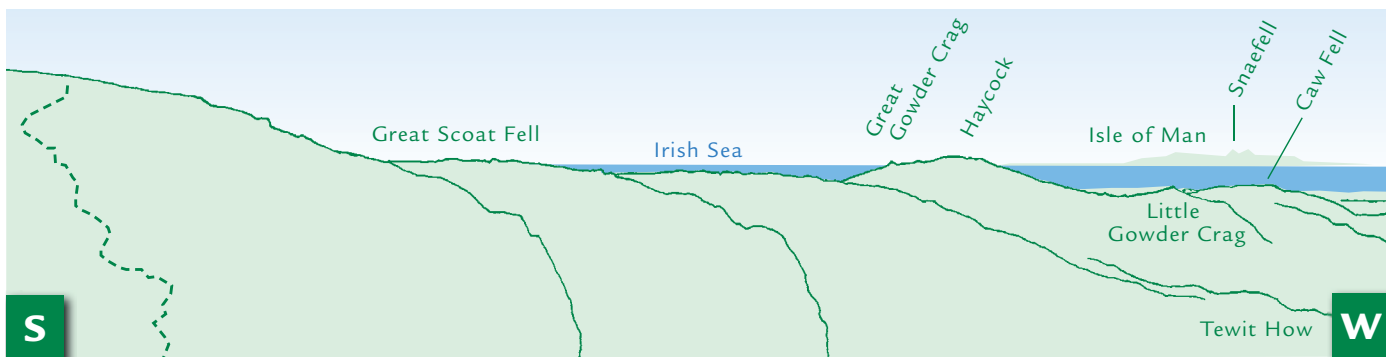

PANORAMA from Steeple (GR 15701165)

This graphic is an extract from **The Western Fells**, volume five in the **Lakeland Fellranger** series scheduled to be published in Spring 2011 by Cicerone Press Ltd