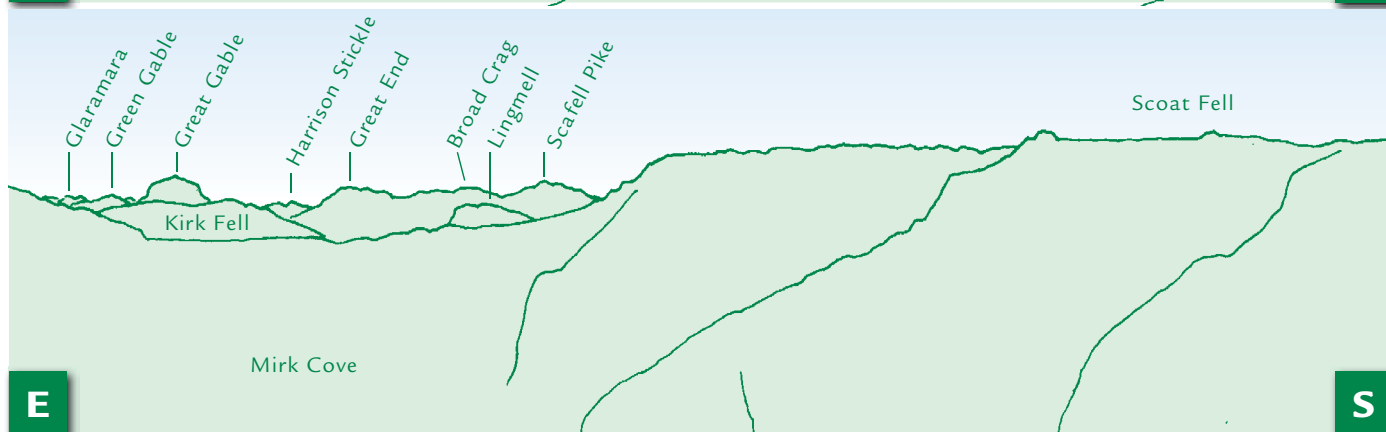

PANORAMA from Steeple (GR 15701165)

This graphic is an extract from **The Western Fells**, volume five in the **Lakeland Fellranger** series scheduled to be published in Spring 2011 by Cicerone Press Ltd