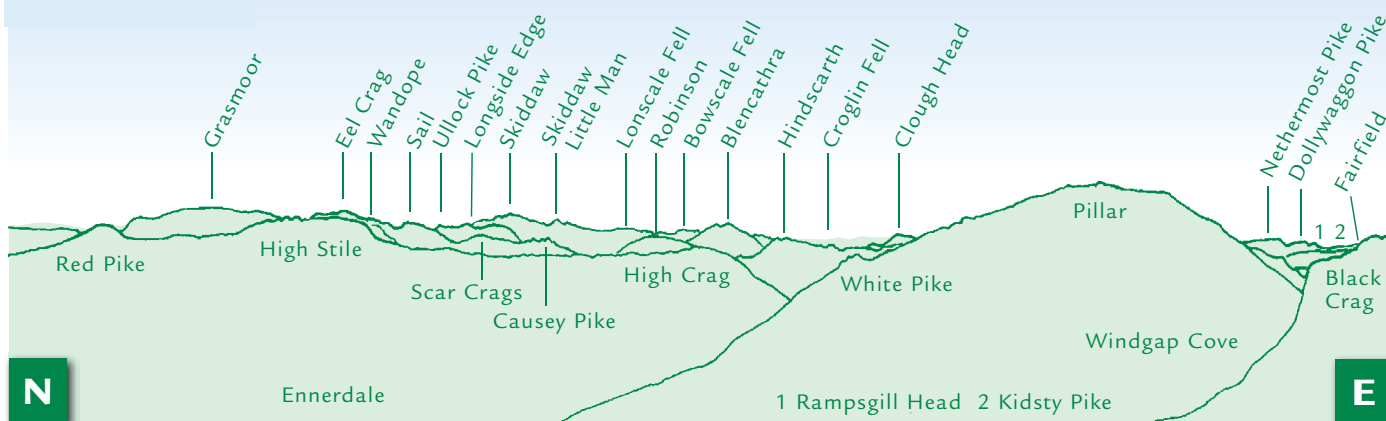

PANORAMA from Steeple (GR 15701165)

This graphic is an extract from **The Western Fells**, volume five in the **Lakeland Fellranger** series scheduled to be published in Spring 2011 by Cicerone Press Ltd