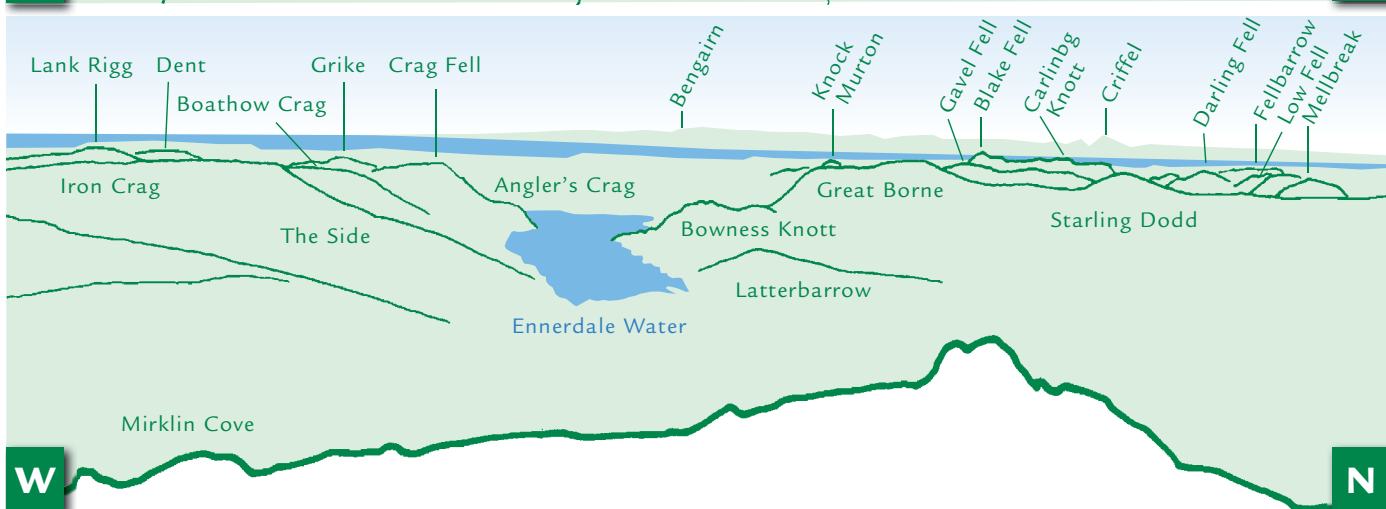

PANORAMA from Steeple (GR 15701165)

This graphic is an extract from **The Western Fells**, volume five in the **Lakeland Fellranger** series scheduled to be published in Spring 2011 by Cicerone Press Ltd