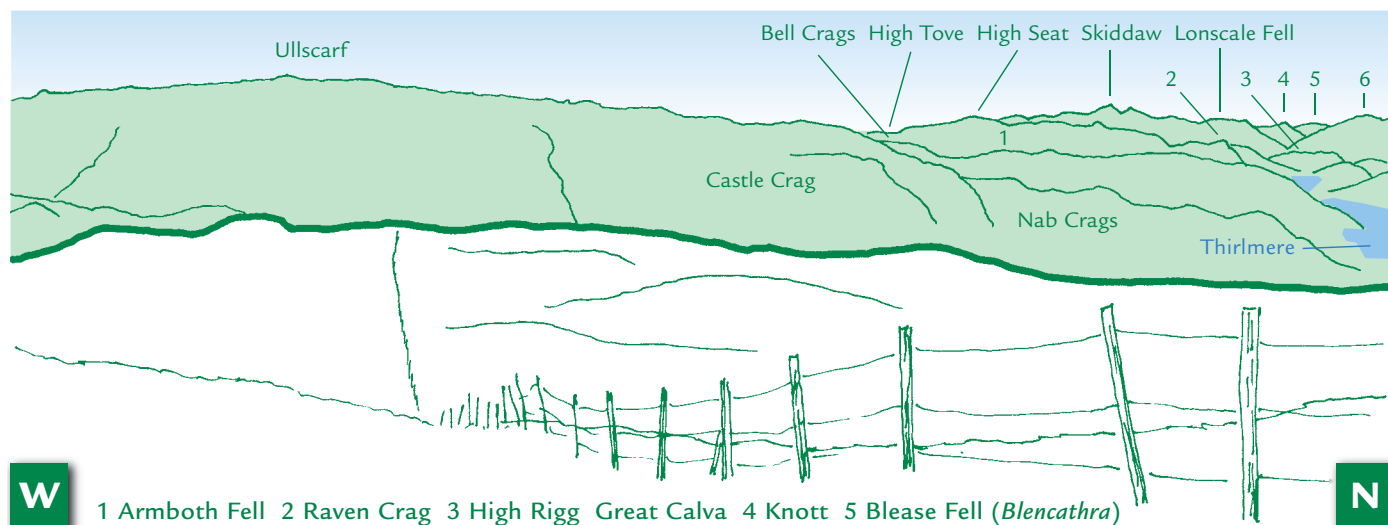

PANORAMA from Steel Fell (GR319112) 553m

This graphic is an extract from **The Central Fells**,
volume one in the **Lakeland Fellranger** series published in April 2008 by Cicerone Press