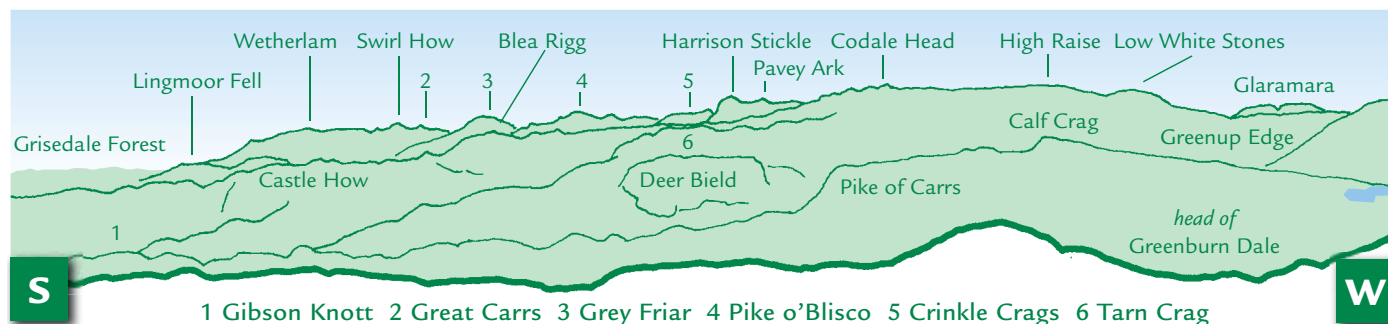

PANORAMA from Steel Fell (GR319112) 553m

This graphic is an extract from **The Central Fells**,
volume one in the **Lakeland Fellranger** series published in April 2008 by Cicerone Press