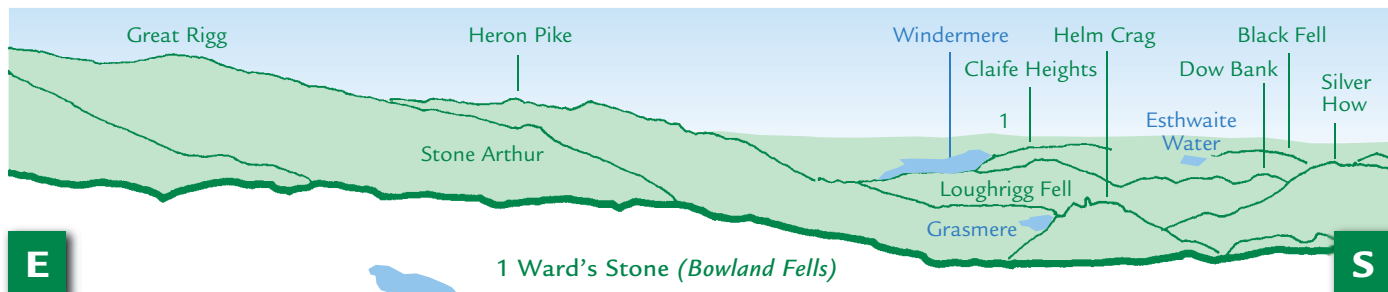

PANORAMA from Steel Fell (GR319112) 553m

This graphic is an extract from **The Central Fells**,
volume one in the **Lakeland Fellranger** series published in April 2008 by Cicerone Press