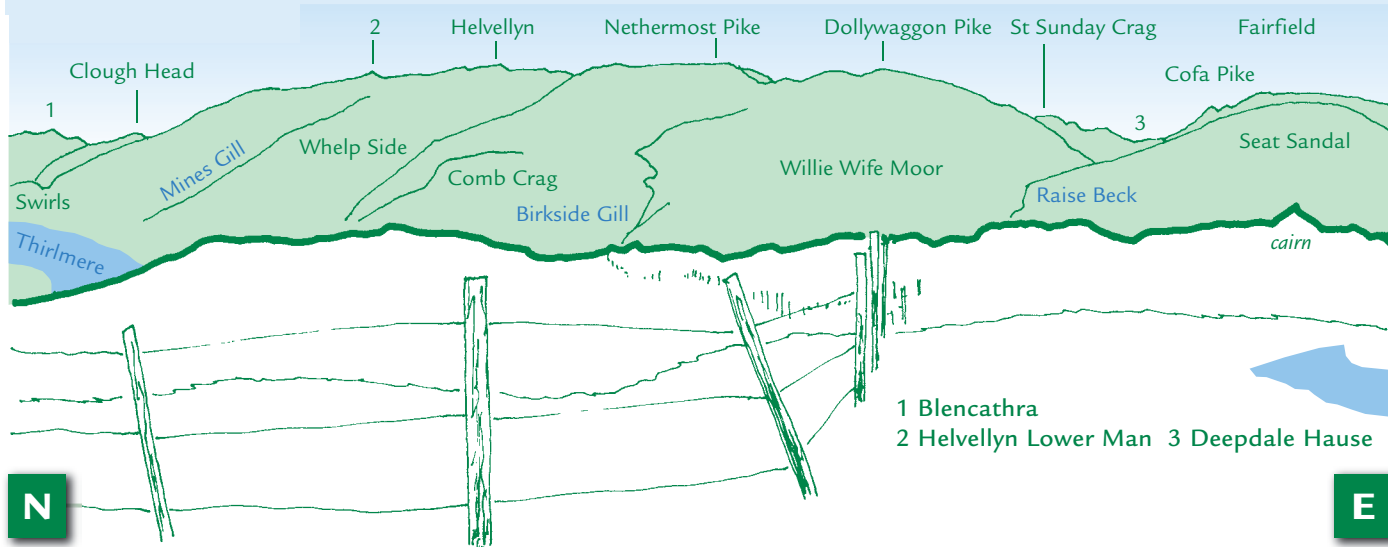

PANORAMA from Steel Fell (GR319112) 553m

This graphic is an extract from **The Central Fells**,
volume one in the **Lakeland Fellranger** series published in April 2008 by Cicerone Press