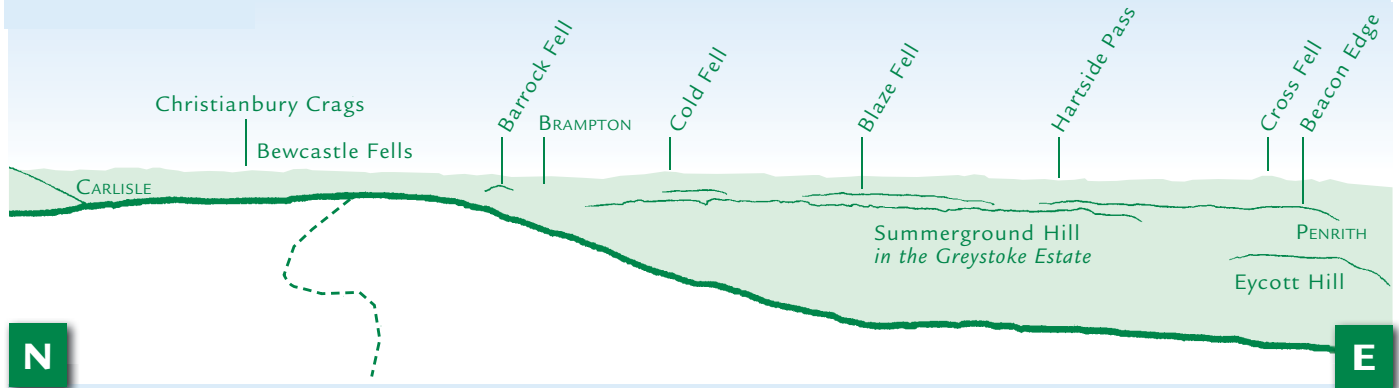

# PANORAMA from Souther Fell (GR 355292) 522m

- 1 White Pike
- 2 Threlkeld Knotts
- 3 High Seat
- 4 Bleaberry Fell

*A Spectral Army?  
Do your eyes deceive you too!*

This graphic is an extract from **The Northern Fells**,  
volume seven in the **Lakeland Fellranger** series to be published in April 2013 by Cicerone Press