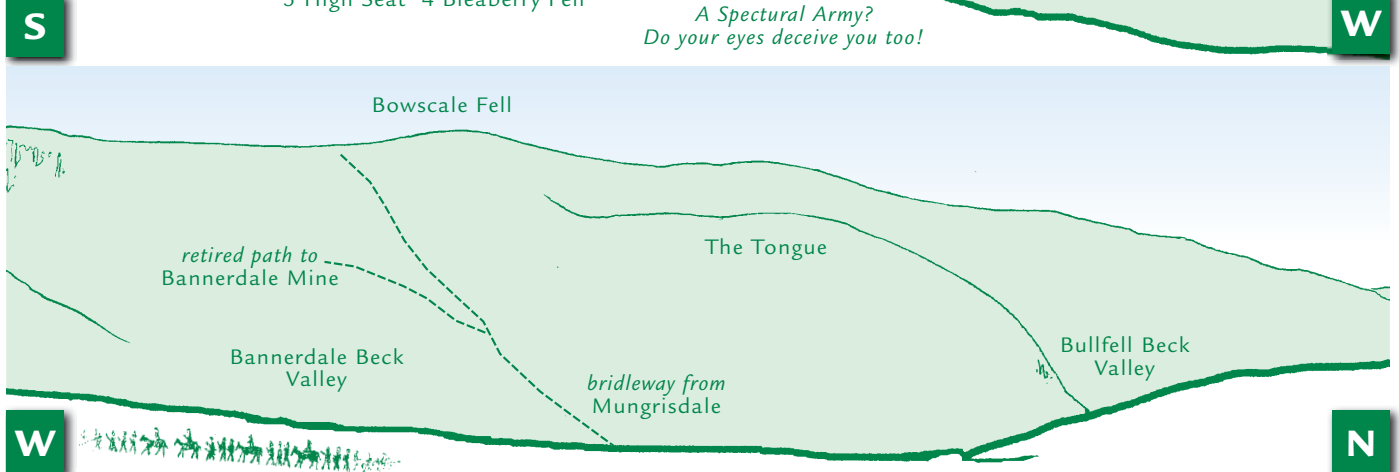

# PANORAMA from Souther Fell (GR 355292) 522m

- 1 White Pike
- 2 Threlkeld Knotts
- 3 High Seat
- 4 Bleaberry Fell

*A Spectral Army?  
Do your eyes deceive you too!*

This graphic is an extract from **The Northern Fells**,  
volume seven in the **Lakeland Fellranger** series to be published in April 2013 by Cicerone Press