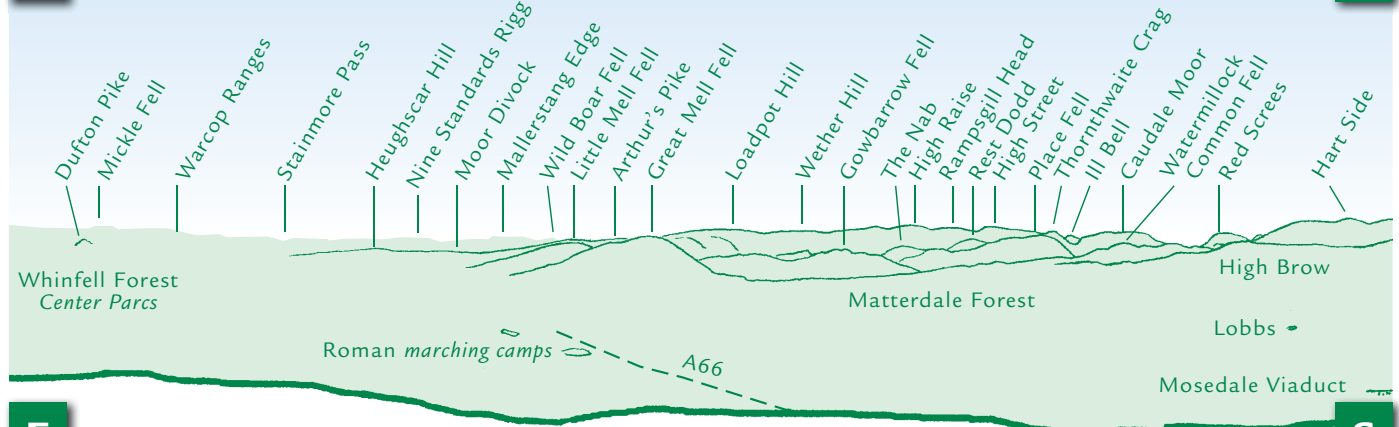

# PANORAMA from Souther Fell (GR 355292) 522m

- 1 White Pike
- 2 Threlkeld Knotts
- 3 High Seat
- 4 Bleaberry Fell

*A Spectral Army?  
Do your eyes deceive you too!*

This graphic is an extract from **The Northern Fells**,  
volume seven in the **Lakeland Fellranger** series to be published in April 2013 by Cicerone Press