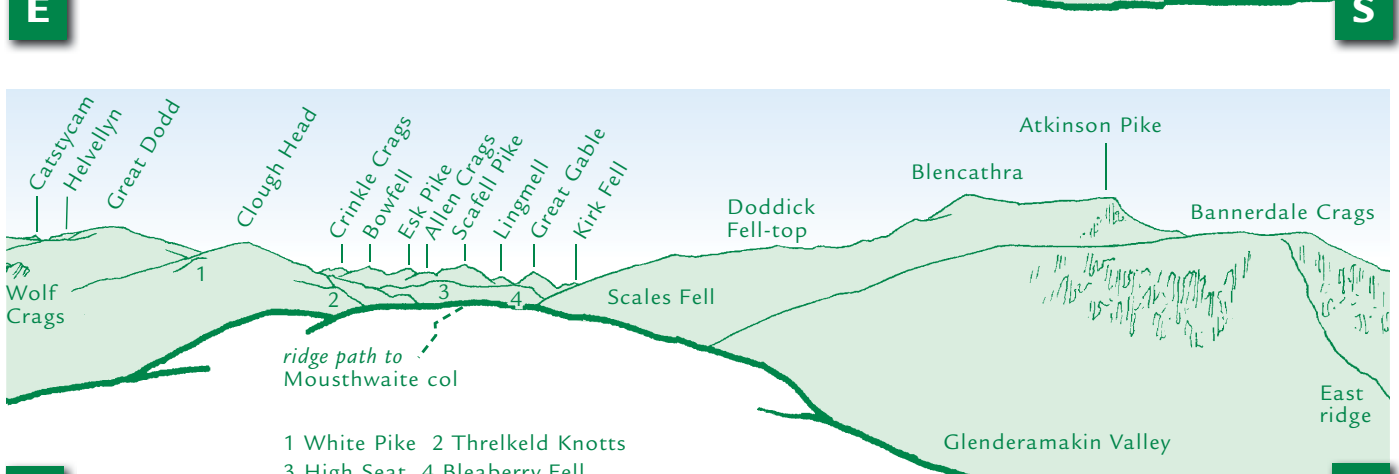

# PANORAMA from Souther Fell (GR 355292) 522m

- 1 White Pike
- 2 Threlkeld Knotts
- 3 High Seat
- 4 Bleaberry Fell

*A Spectral Army?  
Do your eyes deceive you too!*

This graphic is an extract from **The Northern Fells**,  
volume seven in the **Lakeland Fellranger** series to be published in April 2013 by Cicerone Press