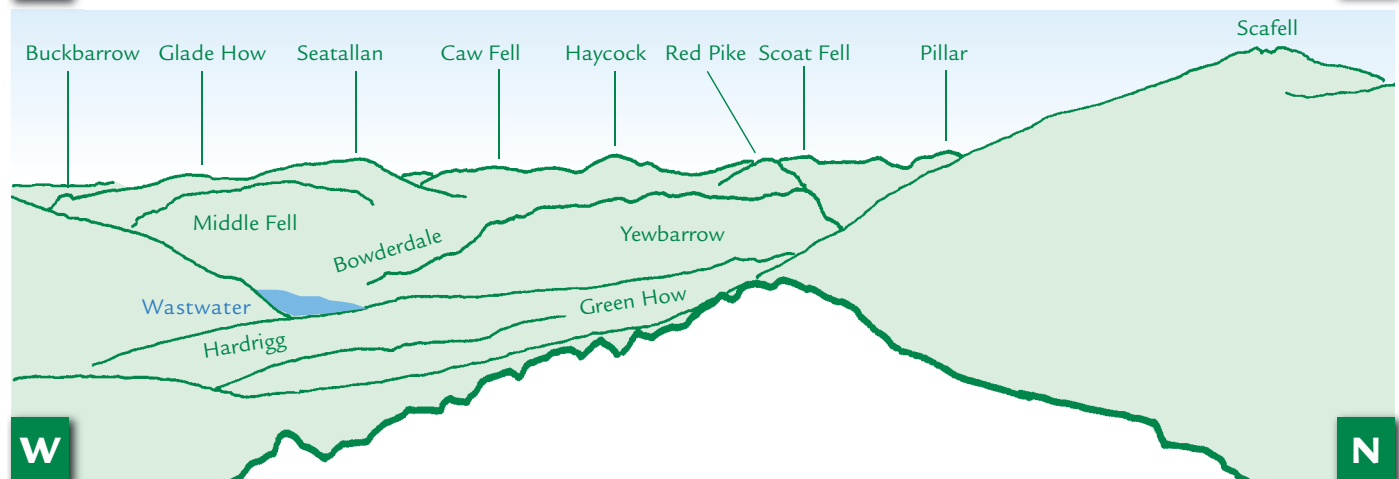

PANORAMA from Slight Side (GR210050) 762m

This graphic is an extract from **The Mid-Western Fells**, volume four in the **Lakeland Fellranger** series published in April 2008 by Cicerone Press