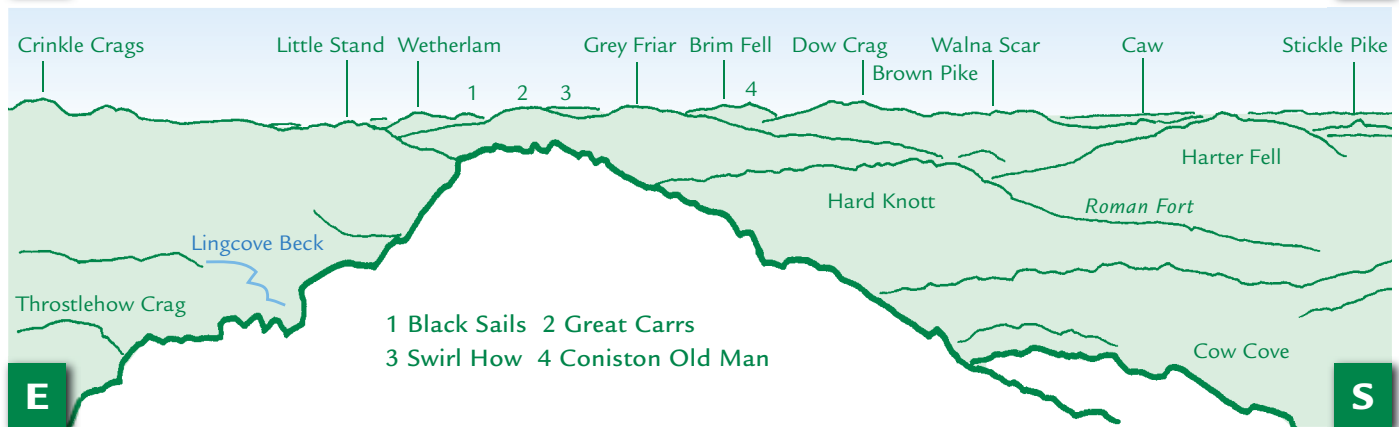

PANORAMA from Slight Side (GR210050) 762m

This graphic is an extract from **The Mid-Western Fells**, volume four in the **Lakeland Fellranger** series published in April 2008 by Cicerone Press