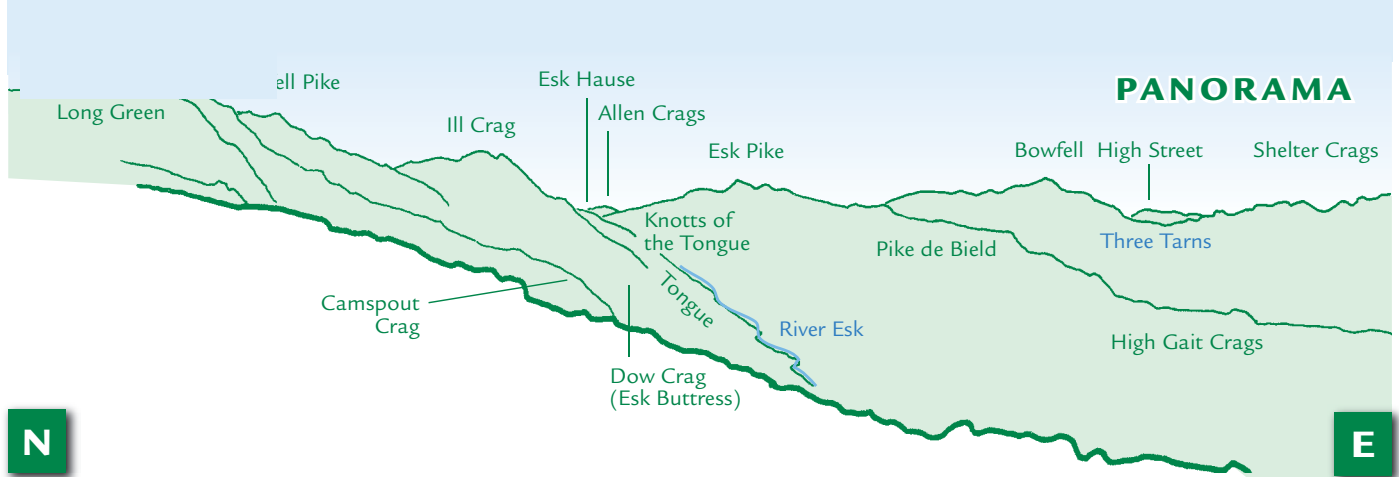

PANORAMA from Slight Side (GR210050) 762m

This graphic is an extract from **The Mid-Western Fells**, volume four in the **Lakeland Fellranger** series published in April 2008 by Cicerone Press