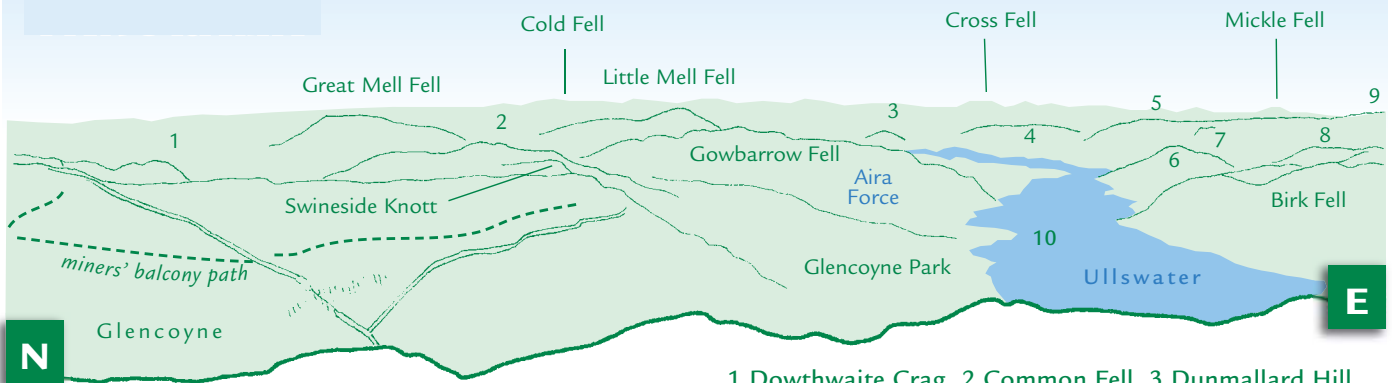

# PANORAMA from Sheffield Pike (GR369182) 675m

- 1 Dowthwaite Crag 2 Common Fell 3 Dunmallard Hill  
4 Heughscar Hill 5 Arthur's Pike 6 Hallin Fell 7 Bonscale Pike 8 Steel Knotts 9 Loadpot Hill 10 Aira Point

- 1 High Raise 2 Rampsgill Head 3 The Knott 4 High Street 5 Brock Crag  
6 Gray Crag 7 Thornthwaite Crag 8 Froswick 9 Arnison Crag 10 The Bowland Fells  
11 Middle Dodd 12 Little Hart Crag 13 Gavel Pike

- 1 High Spying How 2 Helvellyn Lower Man 3 Brown Cove Crag 4 Brown Cove 5 White Side

This graphic is an extract from **The Near Eastern Fells**, volume two in the **Lakeland Fellranger** series published in April 2008 by Cicerone Press