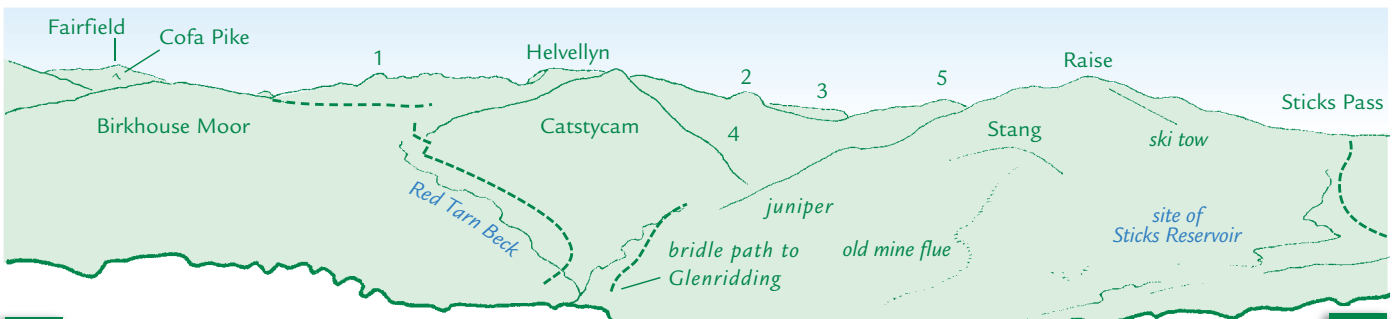

# PANORAMA from Sheffield Pike (GR369182) 675m

- 1 Dowthwaite Crag 2 Common Fell 3 Dunmallard Hill  
4 Heughscar Hill 5 Arthur's Pike 6 Hallin Fell 7 Bonscale Pike 8 Steel Knotts 9 Loadpot Hill 10 Aira Point

- 1 High Raise 2 Rampsgill Head 3 The Knott 4 High Street 5 Brock Crag  
6 Gray Crag 7 Thornthwaite Crag 8 Froswick 9 Arnison Crag 10 The Bowland Fells  
11 Middle Dodd 12 Little Hart Crag 13 Gavel Pike

- 1 High Spying How 2 Helvellyn Lower Man 3 Brown Cove Crag 4 Brown Cove 5 White Side

This graphic is an extract from **The Near Eastern Fells**, volume two in the **Lakeland Fellranger** series published in April 2008 by Cicerone Press