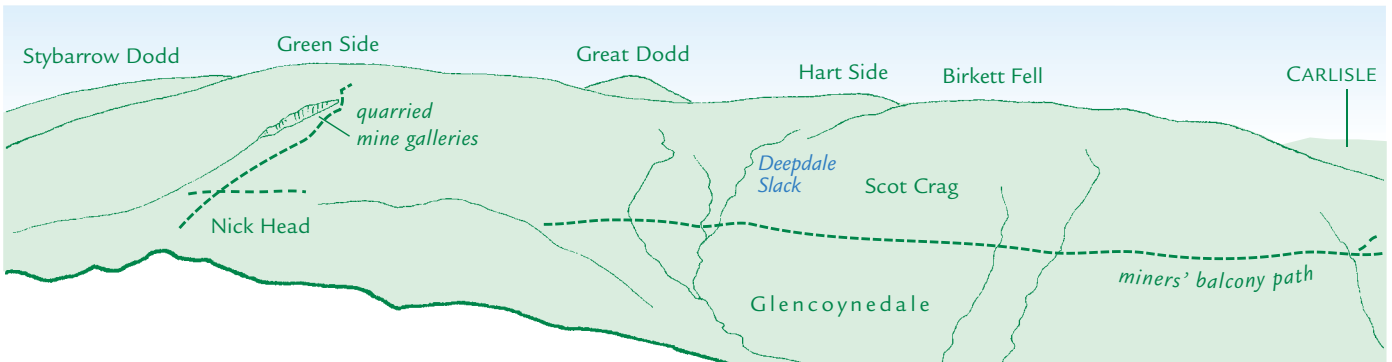

# PANORAMA from Sheffield Pike (GR369182) 675m

- 1 Dowthwaite Crag 2 Common Fell 3 Dunmallard Hill  
4 Heughscar Hill 5 Arthur's Pike 6 Hallin Fell 7 Bonscale Pike 8 Steel Knotts 9 Loadpot Hill 10 Aira Point

- 1 High Raise 2 Rampsgill Head 3 The Knott 4 High Street 5 Brock Crag  
6 Gray Crag 7 Thornthwaite Crag 8 Froswick 9 Arnison Crag 10 The Bowland Fells  
11 Middle Dodd 12 Little Hart Crag 13 Gavel Pike

- 1 High Spying How 2 Helvellyn Lower Man 3 Brown Cove Crag 4 Brown Cove 5 White Side

This graphic is an extract from **The Near Eastern Fells**, volume two in the **Lakeland Fellranger** series published in April 2008 by Cicerone Press