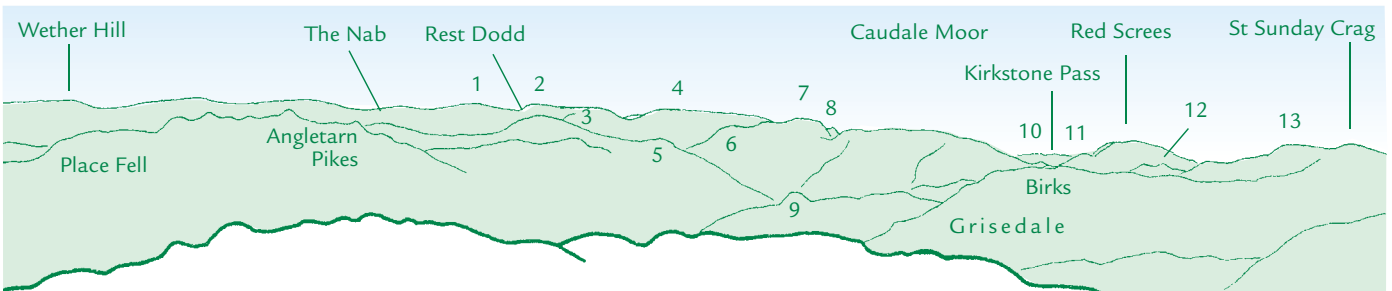

# PANORAMA from Sheffield Pike (GR369182) 675m

- 1 Dowthwaite Crag 2 Common Fell 3 Dunmallard Hill  
4 Heughscar Hill 5 Arthur's Pike 6 Hallin Fell 7 Bonscale Pike 8 Steel Knotts 9 Loadpot Hill 10 Aira Point

- 1 High Raise 2 Rampsgill Head 3 The Knott 4 High Street 5 Brock Crag  
6 Gray Crag 7 Thornthwaite Crag 8 Froswick 9 Arnison Crag 10 The Bowland Fells  
11 Middle Dodd 12 Little Hart Crag 13 Gavel Pike

- 1 High Spying How 2 Helvellyn Lower Man 3 Brown Cove Crag 4 Brown Cove 5 White Side

This graphic is an extract from **The Near Eastern Fells**, volume two in the **Lakeland Fellranger** series published in April 2008 by Cicerone Press