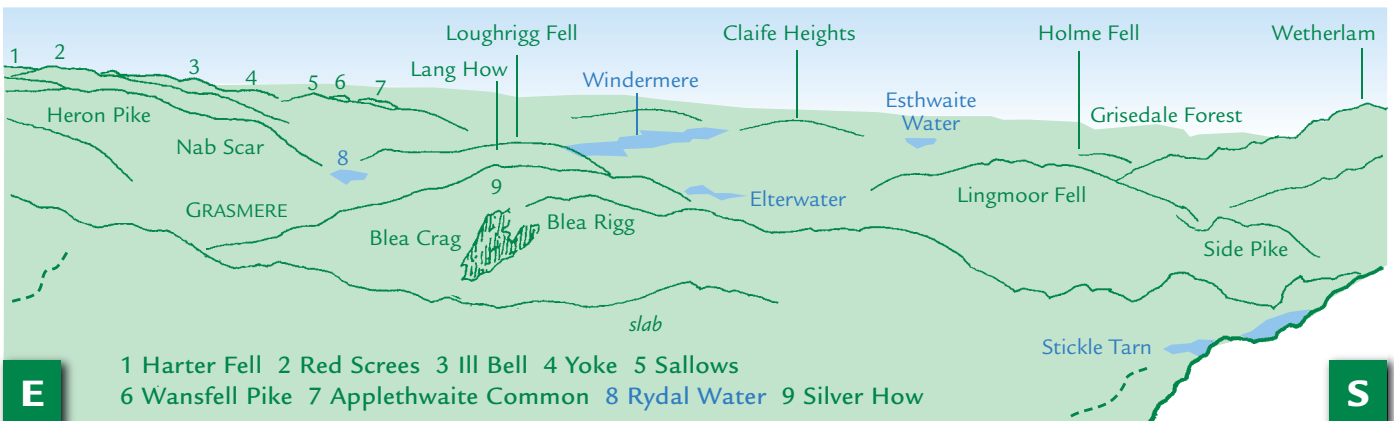

# PANORAMA from Sergeant Man (GR287089) 736m

This graphic is an extract from **The Central Fells**,  
volume one in the **Lakeland Fellranger** series published in April 2008 by Cicerone Press