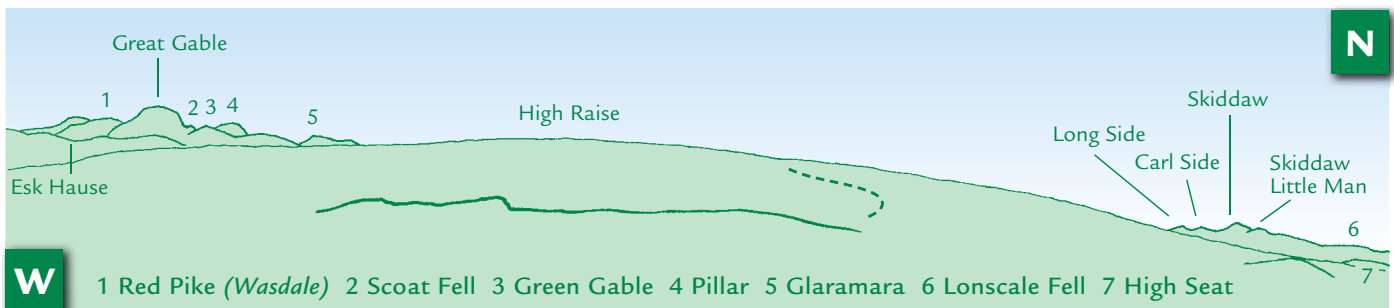

# PANORAMA from Sergeant Man (GR287089) 736m

This graphic is an extract from **The Central Fells**,  
volume one in the **Lakeland Fellranger** series published in April 2008 by Cicerone Press