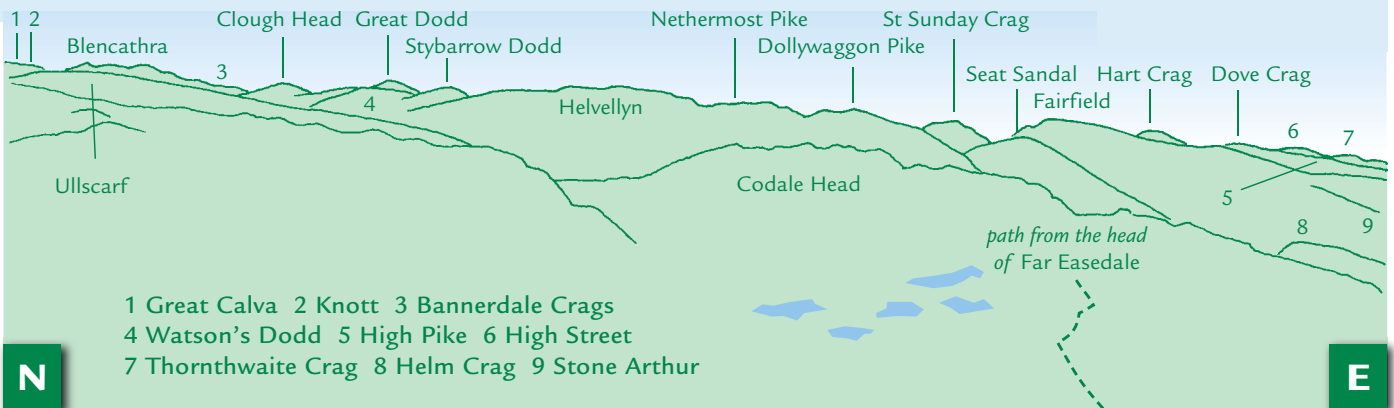

# PANORAMA from Sergeant Man (GR287089) 736m

This graphic is an extract from **The Central Fells**,  
volume one in the **Lakeland Fellranger** series published in April 2008 by Cicerone Press