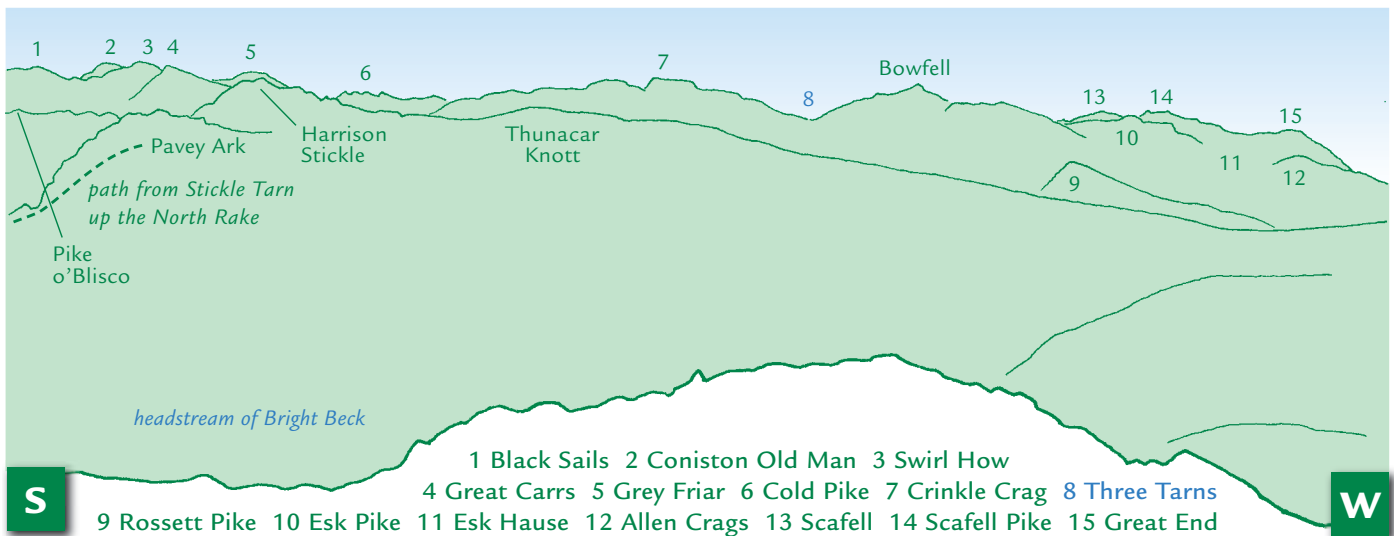

# PANORAMA from Sergeant Man (GR287089) 736m

This graphic is an extract from **The Central Fells**,  
volume one in the **Lakeland Fellranger** series published in April 2008 by Cicerone Press