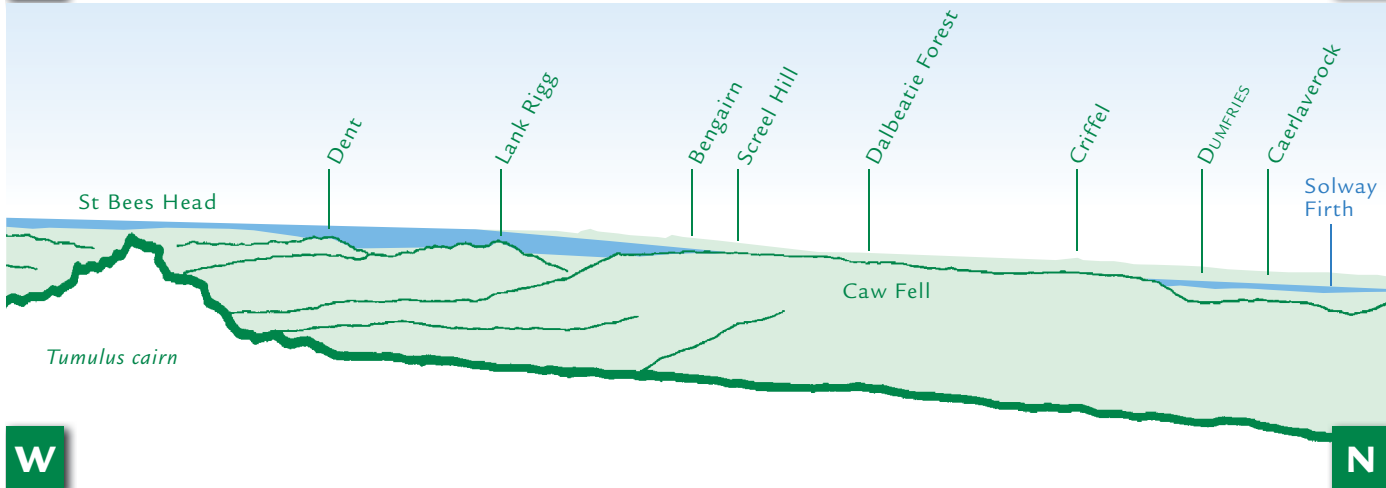

# PANORAMA from Seatallan (GR 13950845)

This graphic is an extract from **The Western Fells**, volume five in the **Lakeland Fellranger** series scheduled to be published in Spring 2011 by Cicerone Press Ltd