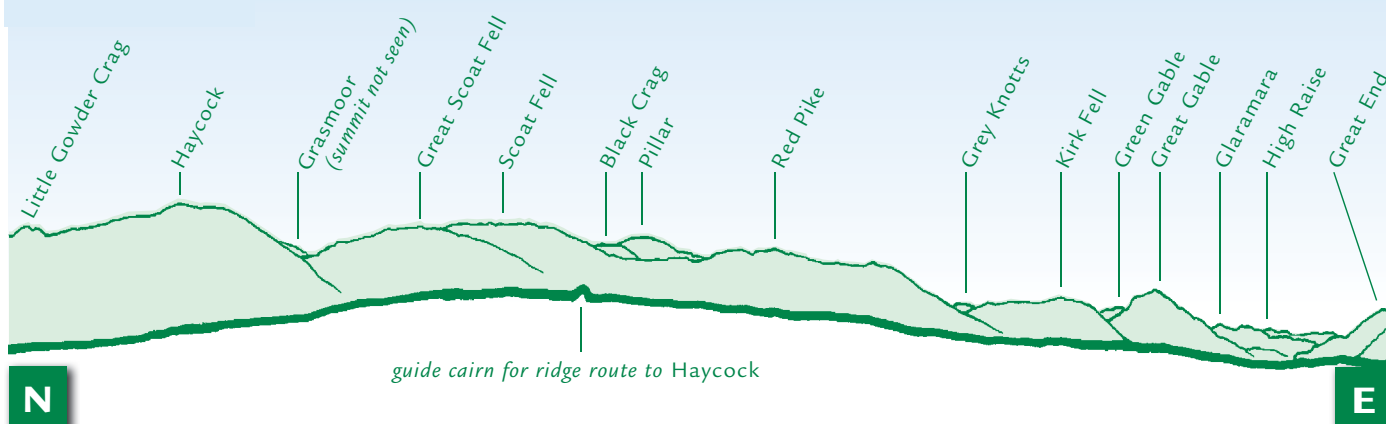

# PANORAMA from Seatallan (GR 13950845)

This graphic is an extract from **The Western Fells**, volume five in the **Lakeland Fellranger** series scheduled to be published in Spring 2011 by Cicerone Press Ltd