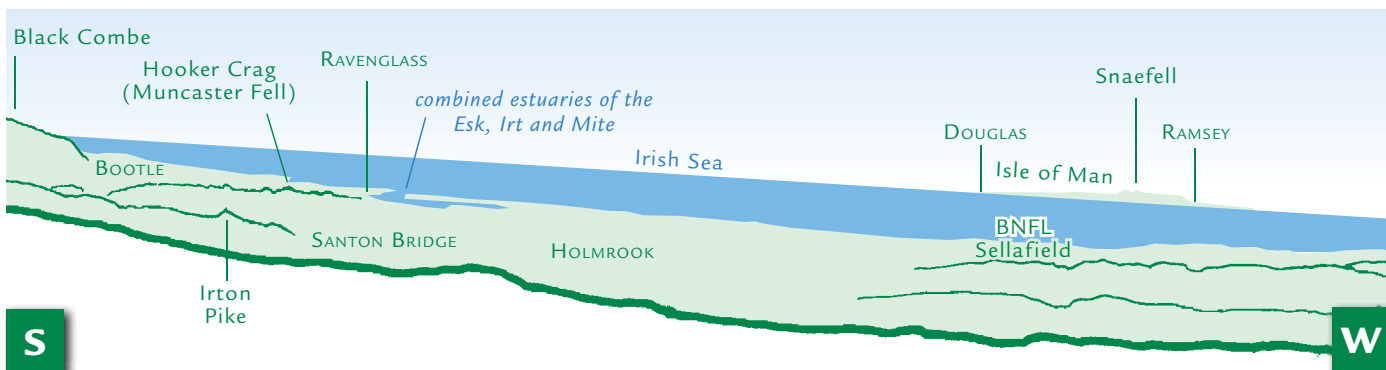

# PANORAMA from Seatallan (GR 13950845)

This graphic is an extract from **The Western Fells**, volume five in the **Lakeland Fellranger** series scheduled to be published in Spring 2011 by Cicerone Press Ltd