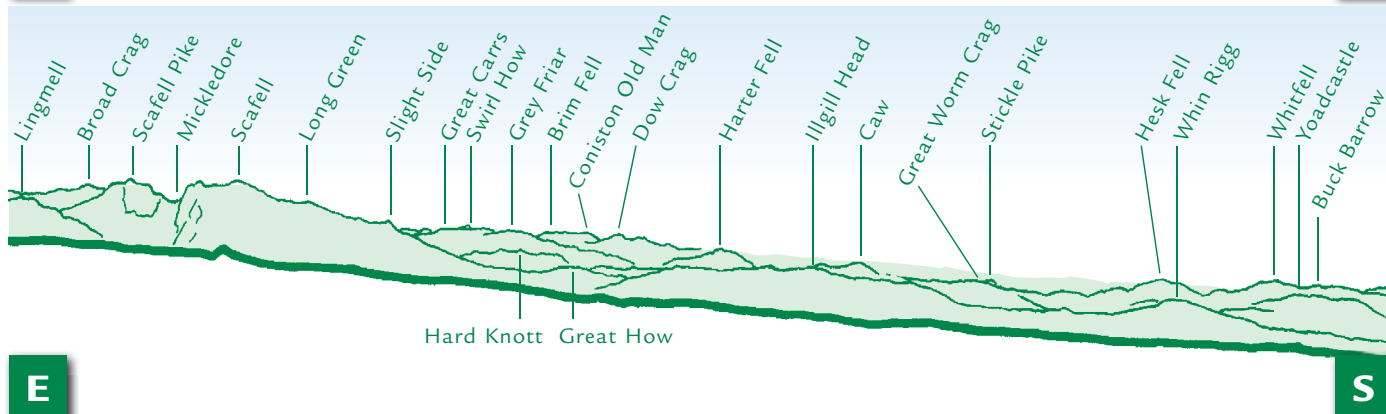

# PANORAMA from Seatallan (GR 13950845)

This graphic is an extract from **The Western Fells**, volume five in the **Lakeland Fellranger** series scheduled to be published in Spring 2011 by Cicerone Press Ltd