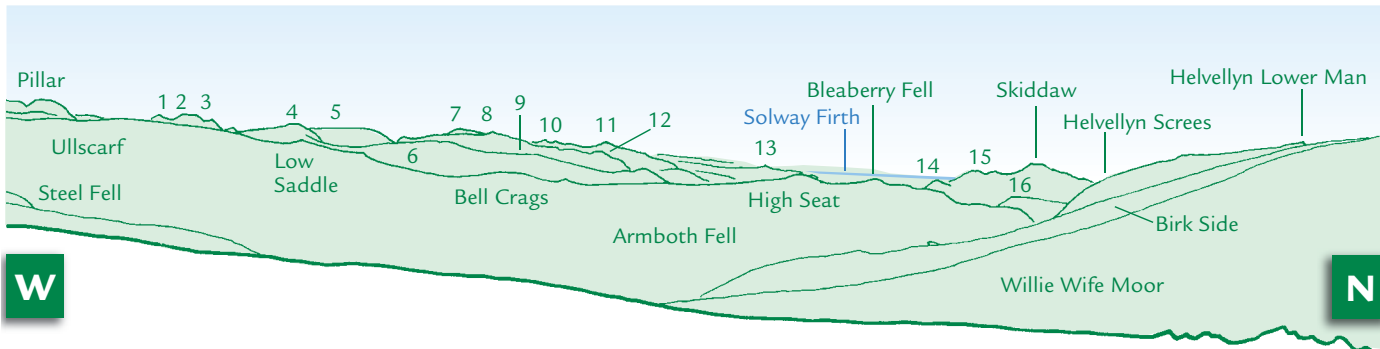

# PANORAMA from Seat Sandal (GR344115) 736m

- 1 Coniston Old Man 2 Wetherlam 3 Swirl How 4 Great Carrs 5 Lingmoor Fell 6 Grey Friar 7 Harter Fell  
 8 Pike o'Blisco 9 Cold Pike 10 Crinkle Crag 11 Harrison Stickle 12 Bowfell 13 Sergeant Man 14 Scafell  
 15 Scafell Pike 16 Great End 17 Calf Crag 18 Glaramara 19 Great Gable

- 1 High Crag 2 High Stile 3 Red Pike (*Buttermere*) 4 Dale Head 5 Robinson 6 High Spy 7 Grasmoor 8 Eel Crag  
 9 Maiden Moor 10 Hopegill Head 11 Grisedale Pike 12 Causey Pike 13 Lord's Seat 14 Dodd 15 Carl Side 16 Latrigg

This graphic is an extract from **The Near Eastern Fells**,  
 volume two in the **Lakeland Fellranger** series published in April 2008 by Cicerone Press