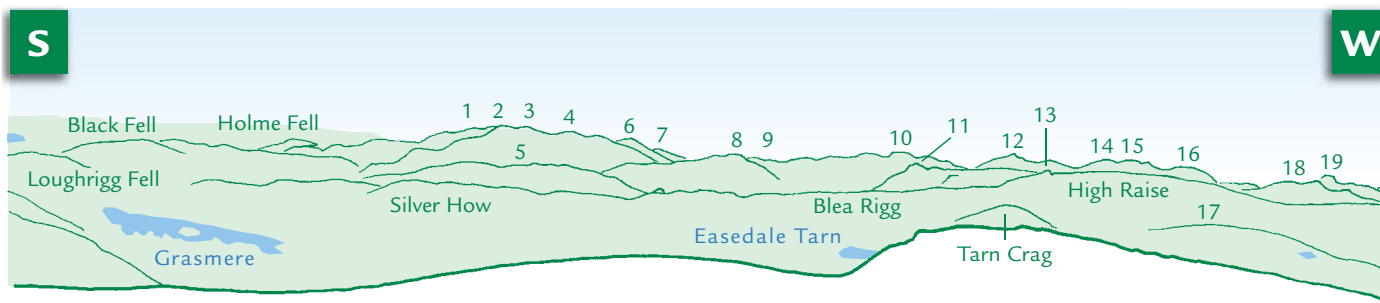

# PANORAMA from Seat Sandal (GR344115) 736m

- 1 Coniston Old Man 2 Wetherlam 3 Swirl How 4 Great Carrs 5 Lingmoor Fell 6 Grey Friar 7 Harter Fell  
 8 Pike o'Blisco 9 Cold Pike 10 Crinkle Crag 11 Harrison Stickle 12 Bowfell 13 Sergeant Man 14 Scafell  
 15 Scafell Pike 16 Great End 17 Calf Crag 18 Glaramara 19 Great Gable

- 1 High Crag 2 High Stile 3 Red Pike (*Buttermere*) 4 Dale Head 5 Robinson 6 High Spy 7 Grasmoor 8 Eel Crag  
 9 Maiden Moor 10 Hopegill Head 11 Grisedale Pike 12 Causey Pike 13 Lord's Seat 14 Dodd 15 Carl Side 16 Latrigg

This graphic is an extract from **The Near Eastern Fells**,  
 volume two in the **Lakeland Fellranger** series published in April 2008 by Cicerone Press