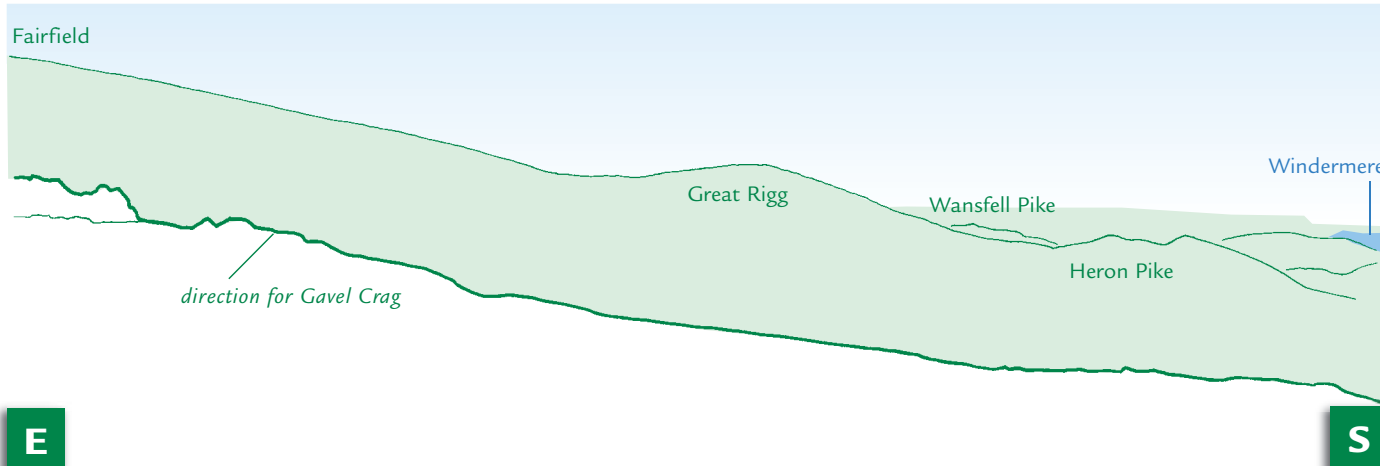

# PANORAMA from Seat Sandal (GR344115) 736m

- 1 Coniston Old Man 2 Wetherlam 3 Swirl How 4 Great Carrs 5 Lingmoor Fell 6 Grey Friar 7 Harter Fell  
 8 Pike o'Blisco 9 Cold Pike 10 Crinkle Crag 11 Harrison Stickle 12 Bowfell 13 Sergeant Man 14 Scafell  
 15 Scafell Pike 16 Great End 17 Calf Crag 18 Glaramara 19 Great Gable

- 1 High Crag 2 High Stile 3 Red Pike (*Buttermere*) 4 Dale Head 5 Robinson 6 High Spy 7 Grasmoor 8 Eel Crag  
 9 Maiden Moor 10 Hopegill Head 11 Grisedale Pike 12 Causey Pike 13 Lord's Seat 14 Dodd 15 Carl Side 16 Latrigg

This graphic is an extract from **The Near Eastern Fells**,  
 volume two in the **Lakeland Fellranger** series published in April 2008 by Cicerone Press