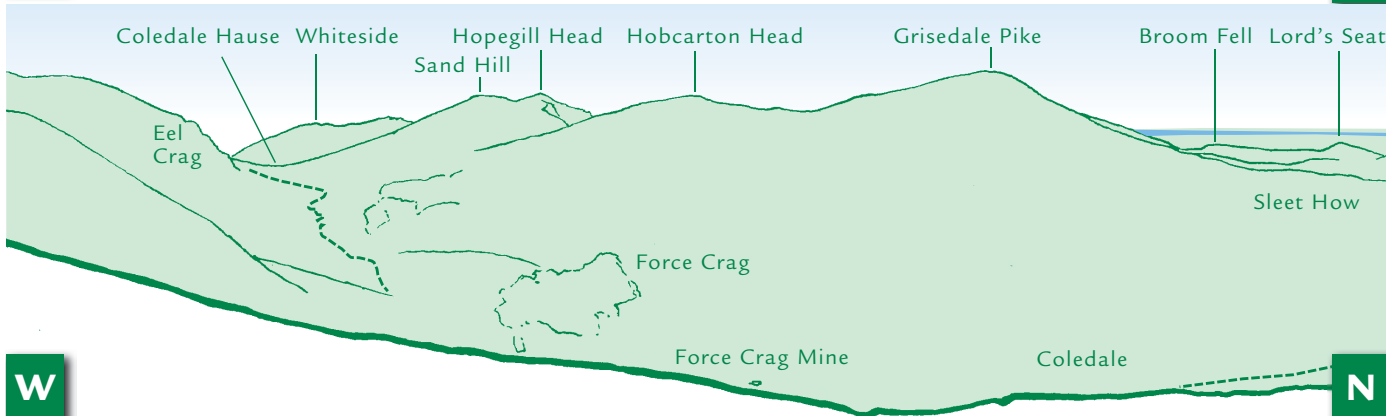

PANORAMA from Scar Crag (GR 208206)

This graphic is an extract from **The North-Western Fells**, volume six in the **Lakeland Fellranger** series to be published in April 2011 by Cicerone Press Ltd