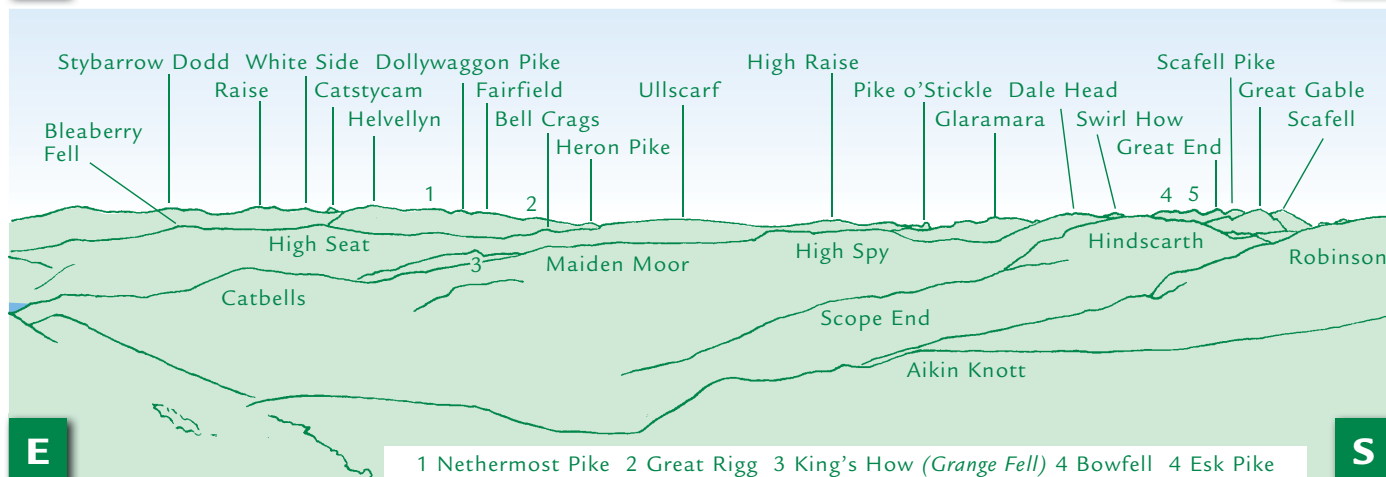

PANORAMA from Scar Crag (GR 208206)

This graphic is an extract from **The North-Western Fells**, volume six in the **Lakeland Fellranger** series to be published in April 2011 by Cicerone Press Ltd