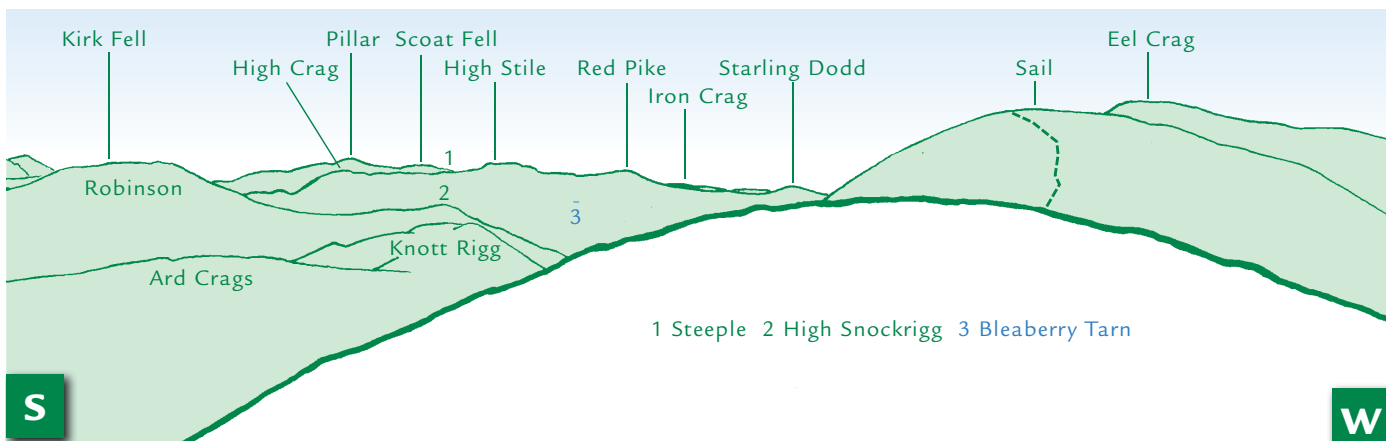

PANORAMA from Scar Crag (GR 208206)

This graphic is an extract from **The North-Western Fells**, volume six in the **Lakeland Fellranger** series to be published in April 2011 by Cicerone Press Ltd