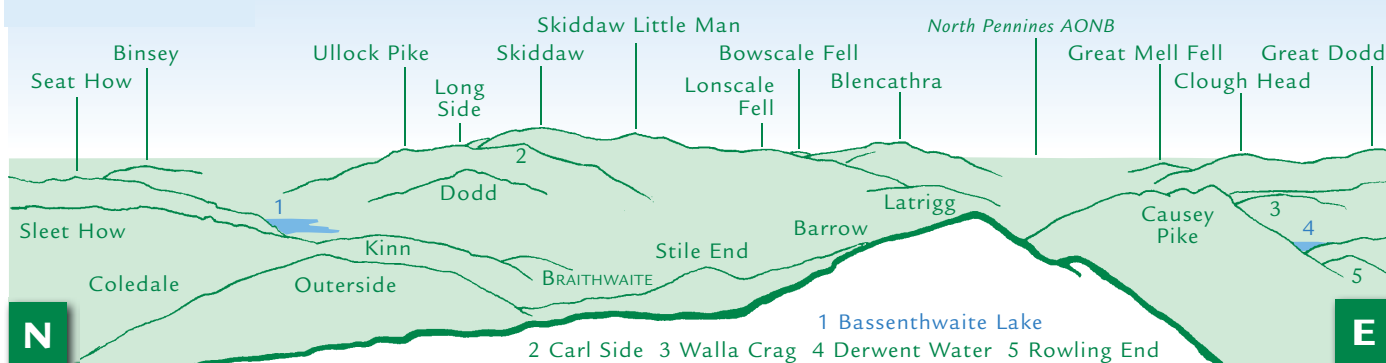

PANORAMA from Scar Crag (GR 208206)

This graphic is an extract from **The North-Western Fells**, volume six in the **Lakeland Fellranger** series to be published in April 2011 by Cicerone Press Ltd