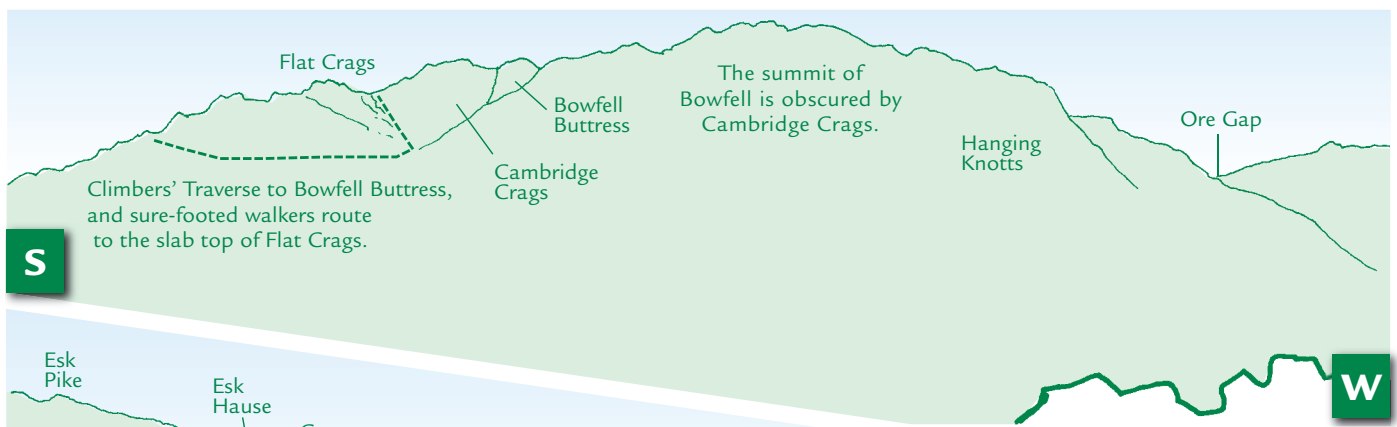

PANORAMA from Rossett Pike (GR249076) 651m

This graphic is an extract from **The Mid-Western Fells**, volume four in the **Lakeland Fellranger** series published in April 2008 by Cicerone Press