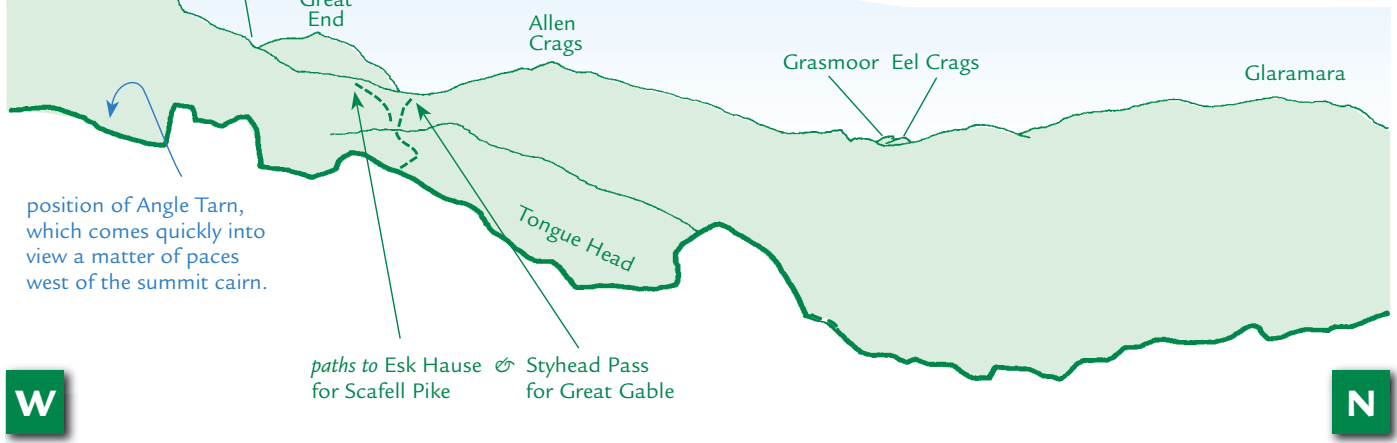

PANORAMA from Rossett Pike (GR249076) 651m

This graphic is an extract from **The Mid-Western Fells**, volume four in the **Lakeland Fellranger** series published in April 2008 by Cicerone Press