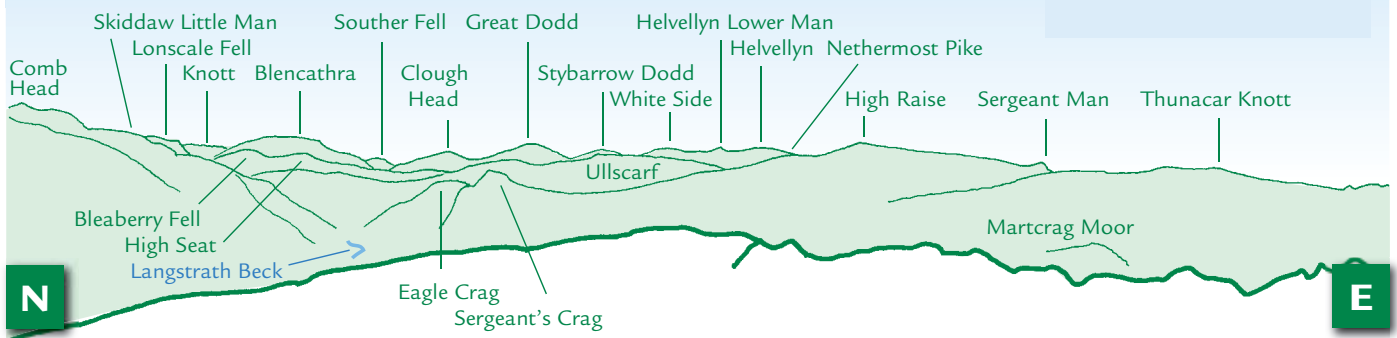

PANORAMA from Rossett Pike (GR249076) 651m

This graphic is an extract from **The Mid-Western Fells**, volume four in the **Lakeland Fellranger** series published in April 2008 by Cicerone Press