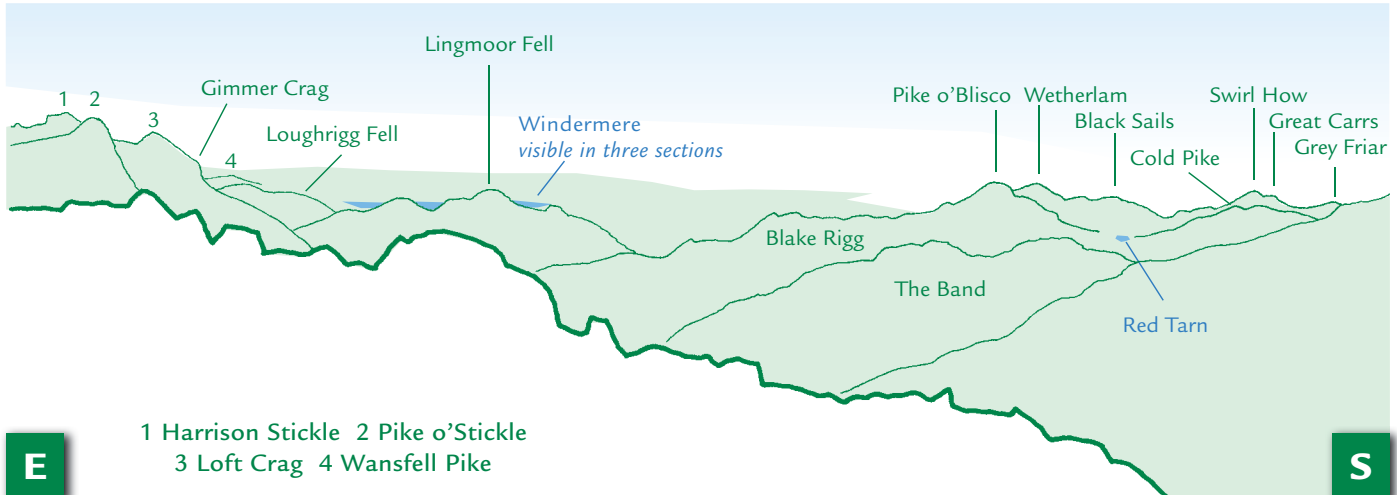

PANORAMA from Rossett Pike (GR249076) 651m

This graphic is an extract from **The Mid-Western Fells**, volume four in the **Lakeland Fellranger** series published in April 2008 by Cicerone Press