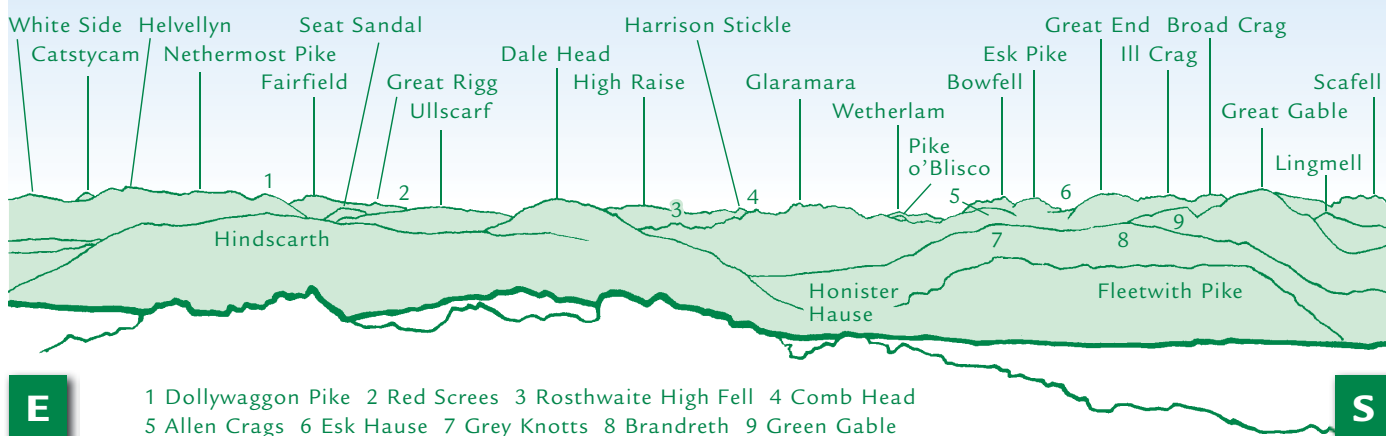

PANORAMA from Robinson (GR 202168)

This graphic is an extract from **The North-Western Fells**, volume six in the **Lakeland Fellranger** series to be published in April 2011 by Cicerone Press Ltd