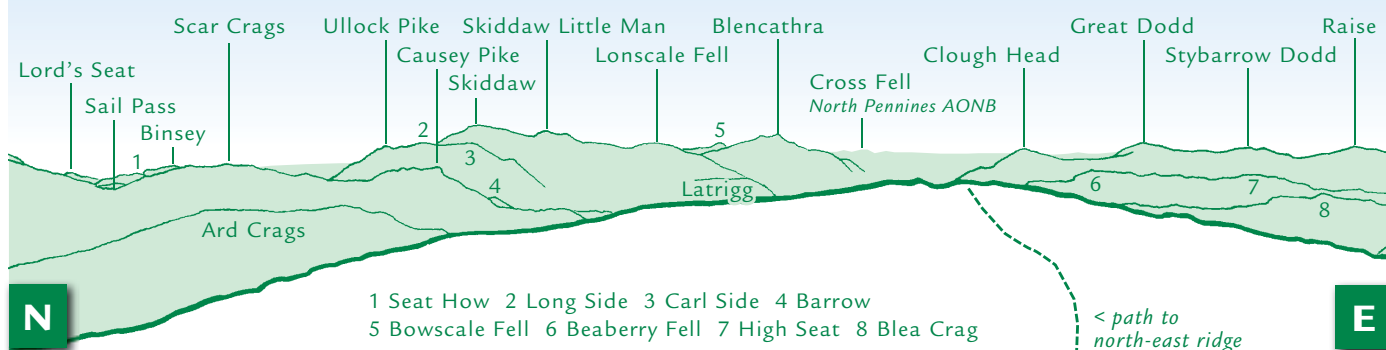

PANORAMA from Robinson (GR 202168)

This graphic is an extract from **The North-Western Fells**, volume six in the **Lakeland Fellranger** series to be published in April 2011 by Cicerone Press Ltd