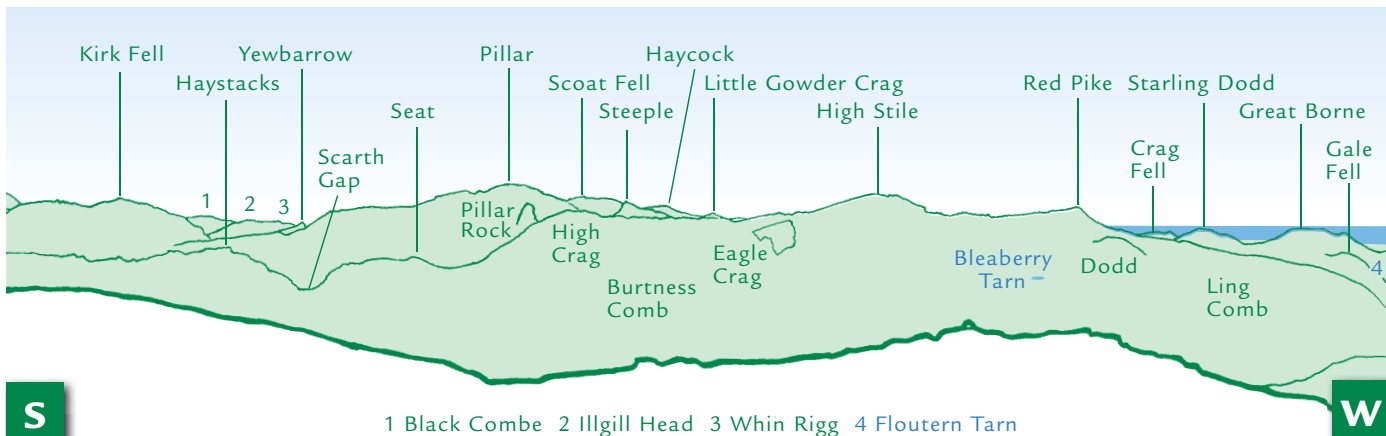

PANORAMA from Robinson (GR 202168)

This graphic is an extract from **The North-Western Fells**, volume six in the **Lakeland Fellranger** series to be published in April 2011 by Cicerone Press Ltd