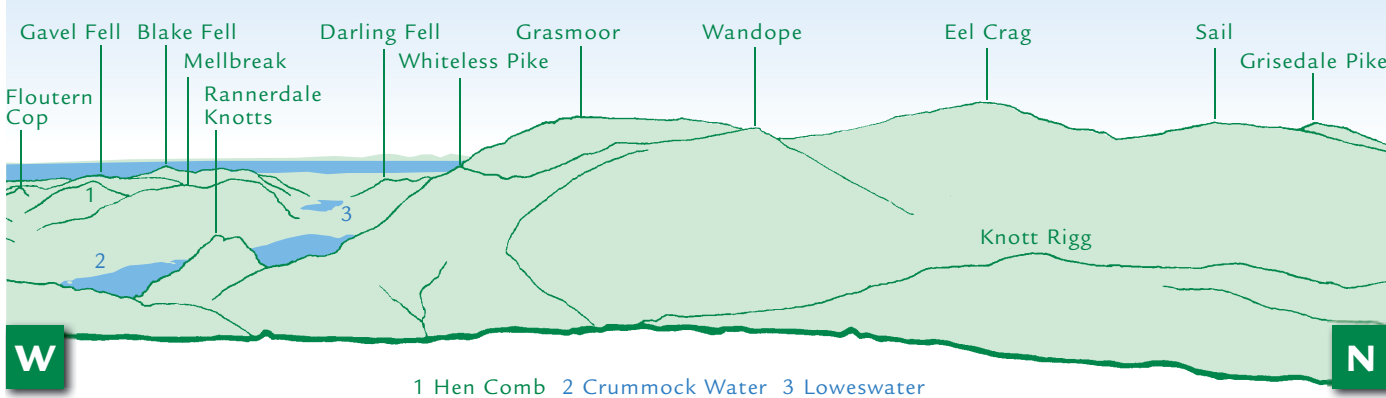

PANORAMA from Robinson (GR 202168)

This graphic is an extract from **The North-Western Fells**, volume six in the **Lakeland Fellranger** series to be published in April 2011 by Cicerone Press Ltd