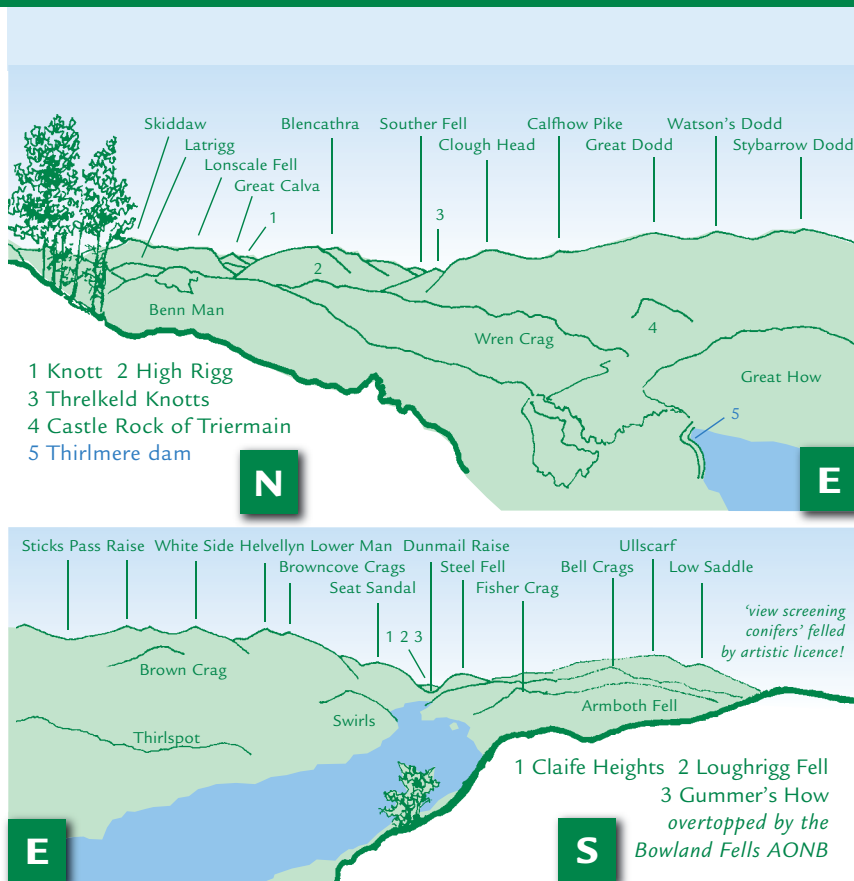

EASTERN OUTLOOK from Raven Crag (GR304187) 463m

This graphic is an extract from **The Central Fells**, volume one in the **Lakeland Fellranger** series published in April 2008 by Cicerone Press