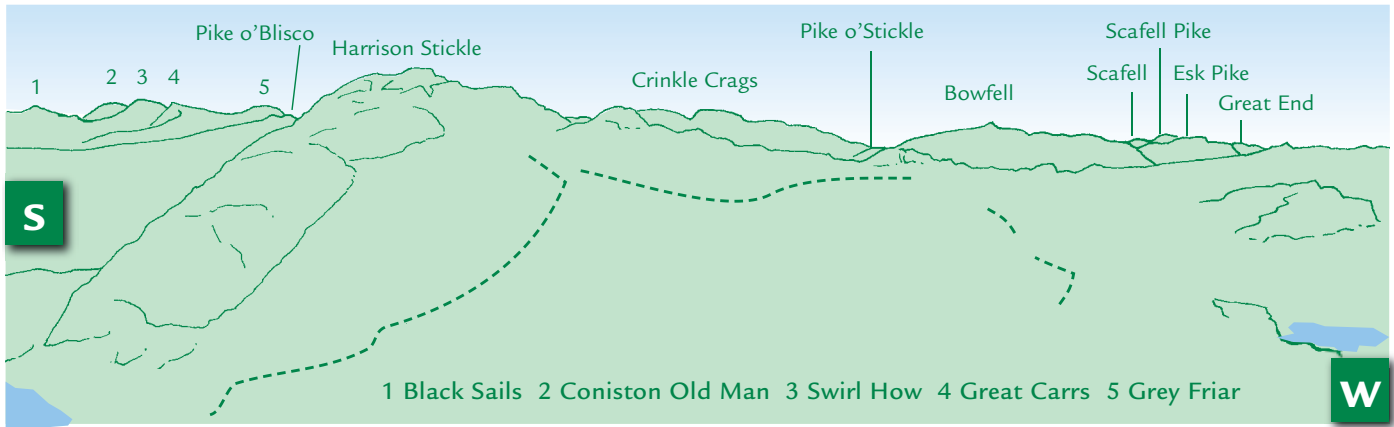

PANORAMA from Pavey Ark (GR284079) 697m

N 1 Stybarrow Dodd 2 Helvellyn Lower Man 3 Helvellyn
4 Nethermost Pike 5 Dollywaggon Pike 6 St Sunday Crag 7 Fairfield 8 Hart Crag 9 Great Rigg 10 Dove Crag 11 High Street 12 Red Screes 13 Tarn Crag 14 Gibson Knott 15 Stone Arthur 16 Heron Pike **E**

E 1 Nab Scar 2 Snarker Pike 3 Sallows 4 Lang How **S**

S 1 Black Sails 2 Coniston Old Man 3 Swirl How 4 Great Carrs 5 Grey Friar **W**

W 1 Robinson 2 Dale Head 3 Hindscarth 4 Eel Crag 5 Sail 6 Causey Pike **N**

This graphic is an extract from **The Central Fells**, volume one in the **Lakeland Fellranger** series published in April 2008 by Cicerone Press