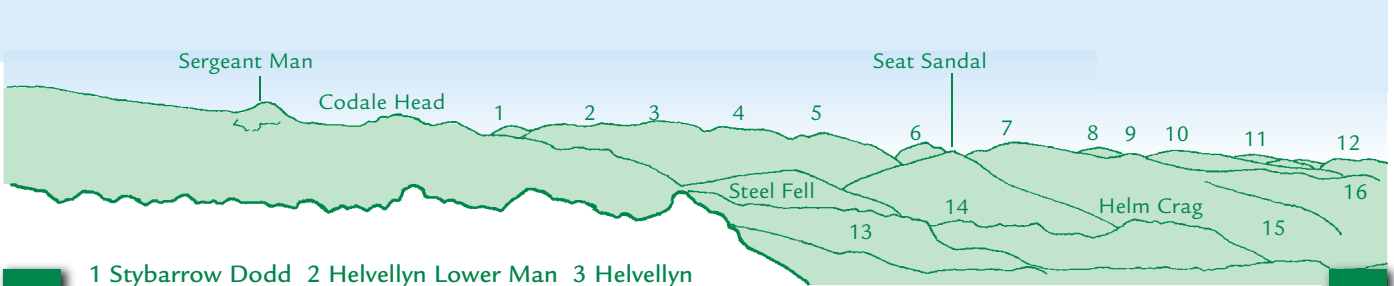

PANORAMA from Pavey Ark (GR284079) 697m

N 1 Stybarrow Dodd 2 Helvellyn Lower Man 3 Helvellyn
4 Nethermost Pike 5 Dollywaggon Pike 6 St Sunday Crag 7 Fairfield 8 Hart Crag 9 Great Rigg 10 Dove Crag 11 High Street 12 Red Screes 13 Tarn Crag 14 Gibson Knott 15 Stone Arthur 16 Heron Pike **E**

E 1 Nab Scar 2 Snarker Pike 3 Sallows 4 Lang How **S**

S 1 Black Sails 2 Coniston Old Man 3 Swirl How 4 Great Carrs 5 Grey Friar **W**

W 1 Robinson 2 Dale Head 3 Hindscarth 4 Eel Crag 5 Sail 6 Causey Pike **N**

This graphic is an extract from **The Central Fells**, volume one in the **Lakeland Fellranger** series published in April 2008 by Cicerone Press