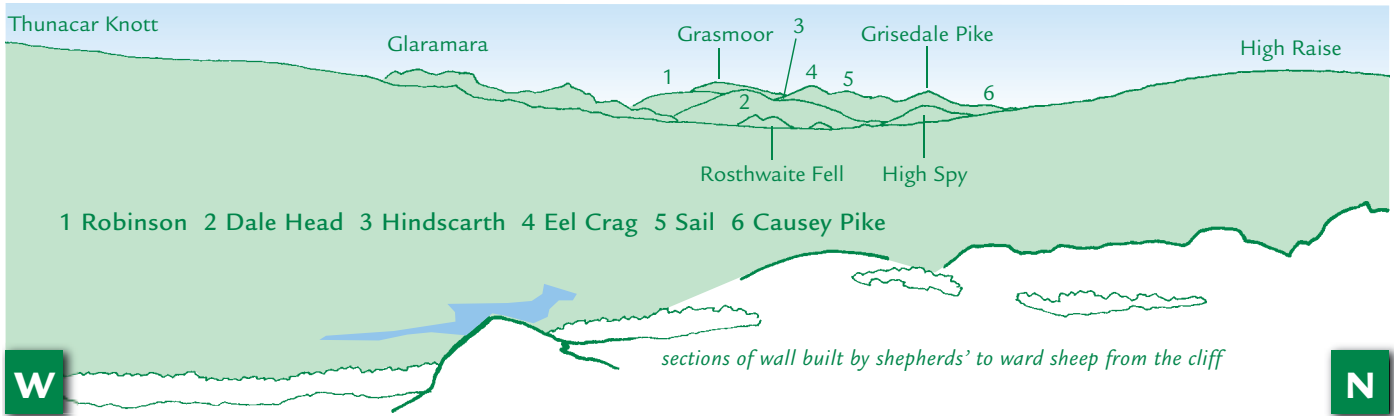

PANORAMA from Pavey Ark (GR284079) 697m

N 1 Stybarrow Dodd 2 Helvellyn Lower Man 3 Helvellyn
4 Nethermost Pike 5 Dollywaggon Pike 6 St Sunday Crag 7 Fairfield 8 Hart Crag 9 Great Rigg 10 Dove Crag 11 High Street 12 Red Screes 13 Tarn Crag 14 Gibson Knott 15 Stone Arthur 16 Heron Pike **E**

E 1 Nab Scar 2 Snarker Pike 3 Sallows 4 Lang How **S**

S 1 Black Sails 2 Coniston Old Man 3 Swirl How 4 Great Carrs 5 Grey Friar **W**

W 1 Robinson 2 Dale Head 3 Hindscarth 4 Eel Crag 5 Sail 6 Causey Pike **N**

This graphic is an extract from **The Central Fells**, volume one in the **Lakeland Fellranger** series published in April 2008 by Cicerone Press