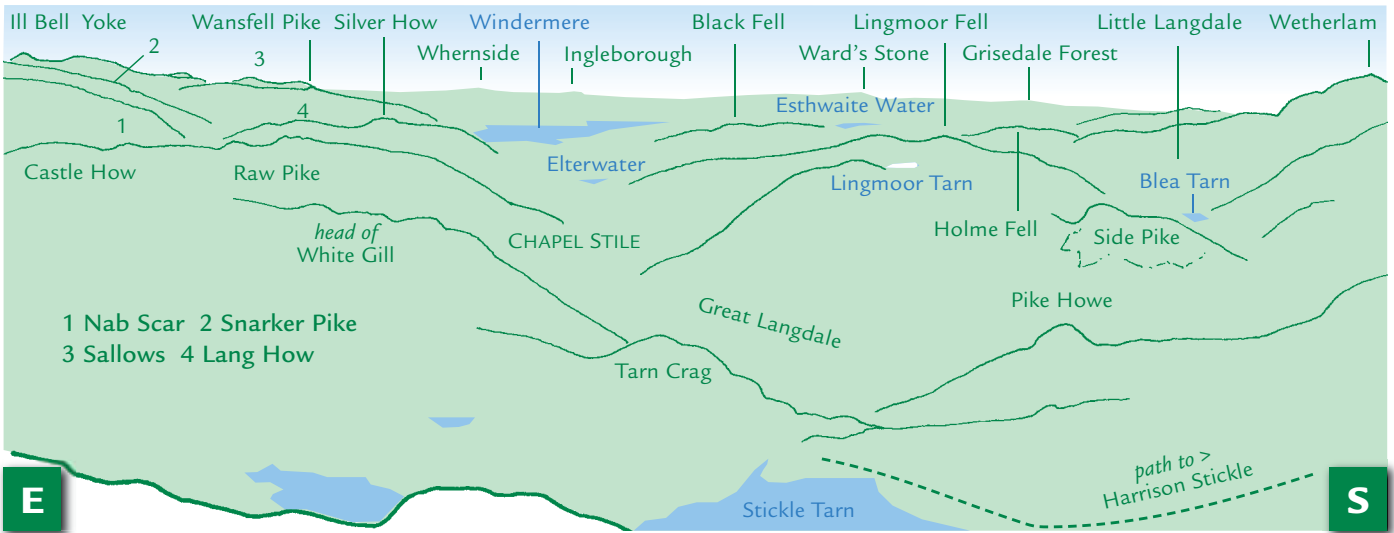

PANORAMA from Pavey Ark (GR284079) 697m

N 1 Stybarrow Dodd 2 Helvellyn Lower Man 3 Helvellyn
4 Nethermost Pike 5 Dollywaggon Pike 6 St Sunday Crag 7 Fairfield 8 Hart Crag 9 Great Rigg 10 Dove Crag 11 High Street 12 Red Screes 13 Tarn Crag 14 Gibson Knott 15 Stone Arthur 16 Heron Pike **E**

E 1 Nab Scar 2 Snarker Pike 3 Sallows 4 Lang How **S**

S 1 Black Sails 2 Coniston Old Man 3 Swirl How 4 Great Carrs 5 Grey Friar **W**

W 1 Robinson 2 Dale Head 3 Hindscarth 4 Eel Crag 5 Sail 6 Causey Pike **N**

This graphic is an extract from **The Central Fells**, volume one in the **Lakeland Fellranger** series published in April 2008 by Cicerone Press