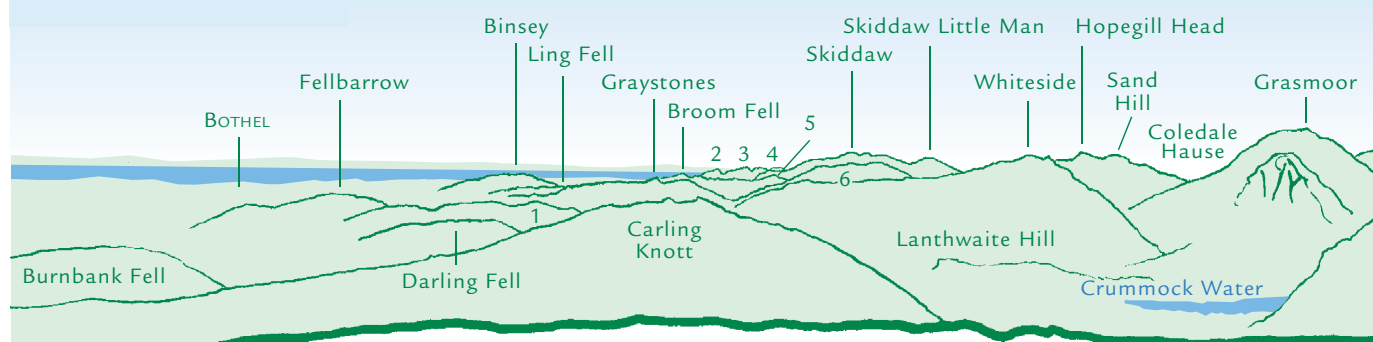

PANORAMA from Blake Fell (GR 11201970)

N 1 Low Fell 3 Longlands Fell 4 Brae Fell 5 Great Sca Fell 5 Lord's Seat 6 Longside Edge **E**

E 1 Raise 2 White Side 3 Catstycam 4 High Spy 5 Buttermere 6 Gale Fell 7 Starling Dodd **S**

S **W**

W **N**

This graphic is an extract from **The Western Fells**, volume five in the **Lakeland Fellranger** series scheduled to be published in Spring 2011 by Cicerone Press Ltd