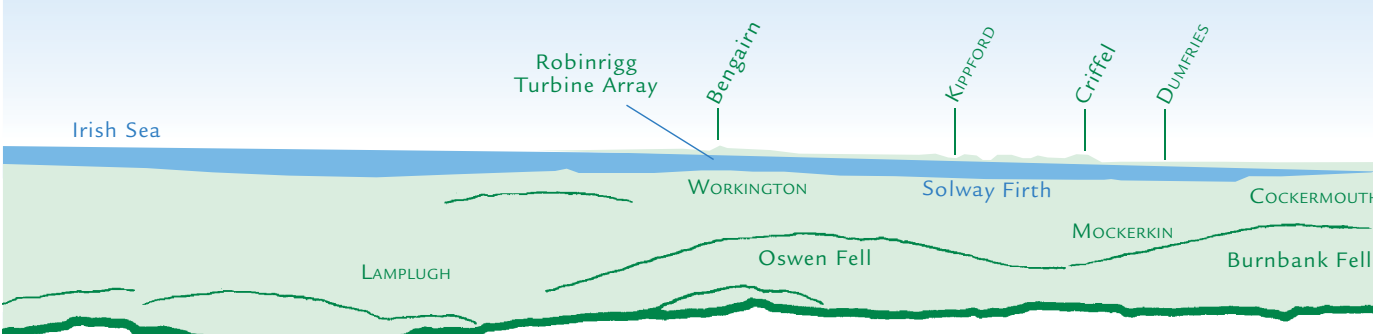

PANORAMA from Blake Fell (GR 11201970)

N 1 Low Fell 3 Longlands Fell 4 Brae Fell 5 Great Sca Fell 5 Lord's Seat 6 Longside Edge **E**

E 1 Raise 2 White Side 3 Catstycam 4 High Spy 5 Buttermere 6 Gale Fell 7 Starling Dodd **S**

S **W**

W **N**

This graphic is an extract from **The Western Fells**, volume five in the **Lakeland Fellranger** series scheduled to be published in Spring 2011 by Cicerone Press Ltd