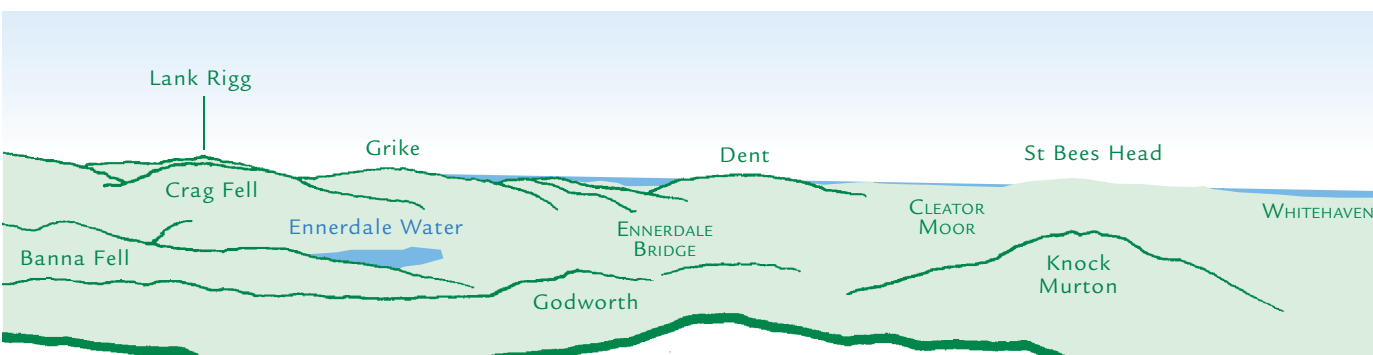

PANORAMA from Blake Fell (GR 11201970)

N 1 Low Fell 3 Longlands Fell 4 Brae Fell 5 Great Sca Fell 5 Lord's Seat 6 Longside Edge **E**

E 1 Raise 2 White Side 3 Catstycam 4 High Spy 5 Buttermere 6 Gale Fell 7 Starling Dodd **S**

S **W**

W **N**

This graphic is an extract from **The Western Fells**, volume five in the **Lakeland Fellranger** series scheduled to be published in Spring 2011 by Cicerone Press Ltd