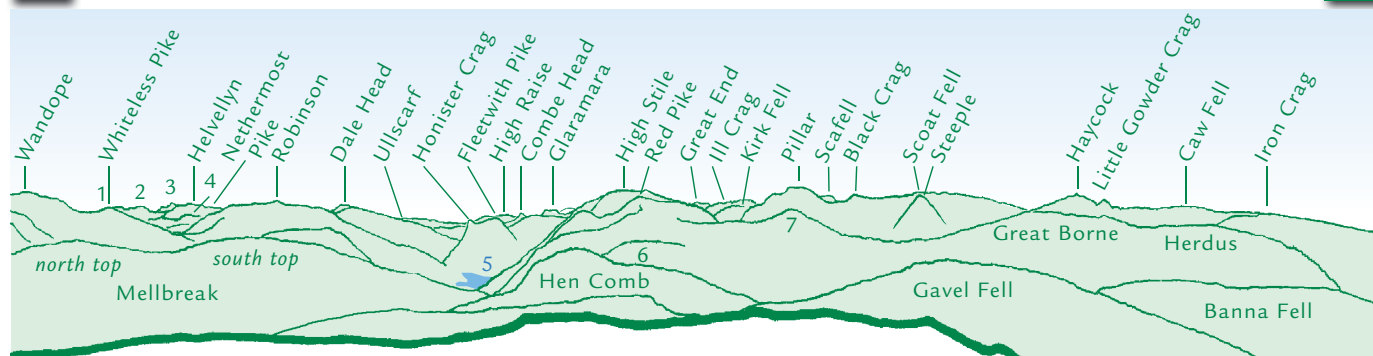

PANORAMA from Blake Fell (GR 11201970)

N 1 Low Fell 3 Longlands Fell 4 Brae Fell 5 Great Sca Fell 5 Lord's Seat 6 Longside Edge **E**

E 1 Raise 2 White Side 3 Catstycam 4 High Spy 5 Buttermere 6 Gale Fell 7 Starling Dodd **S**

S **W**

W **N**

This graphic is an extract from **The Western Fells**, volume five in the **Lakeland Fellranger** series scheduled to be published in Spring 2011 by Cicerone Press Ltd