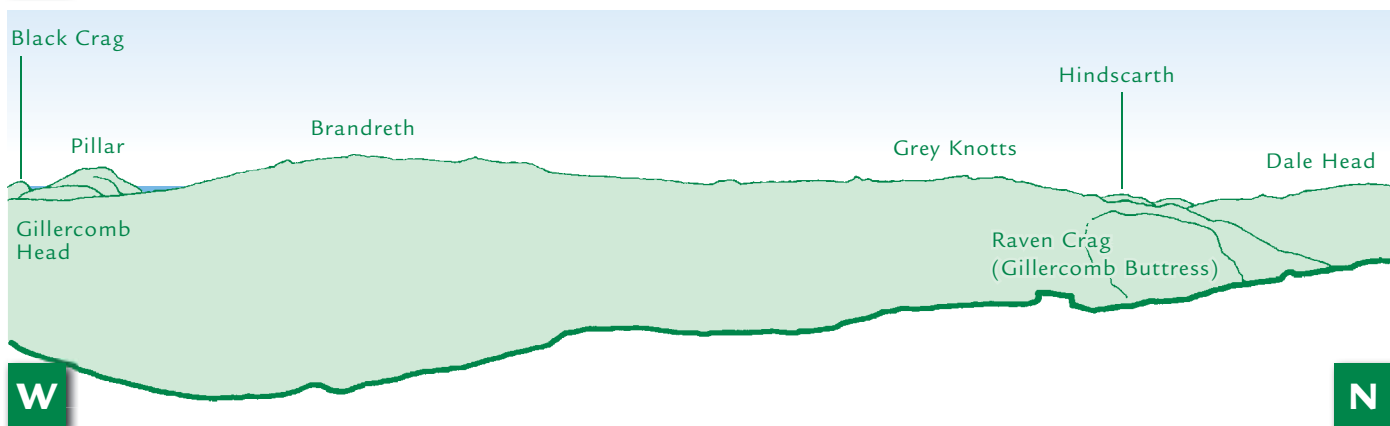

# PANORAMA from Base Brown (GR 22501145)

1 Latrigg 2 Mungrisdale Common 3 Walla Crag 4 Castle Crag 5 High Seat  
6 Watson's Dodd 7 Rosthwaite Fell (Bessyboot) 8 Ullscarf 9 Rosthwaite Cam

This graphic is an extract from **The Western Fells**, volume five in the **Lakeland Fellranger** series scheduled to be published in Spring 2011 by Cicerone Press Ltd