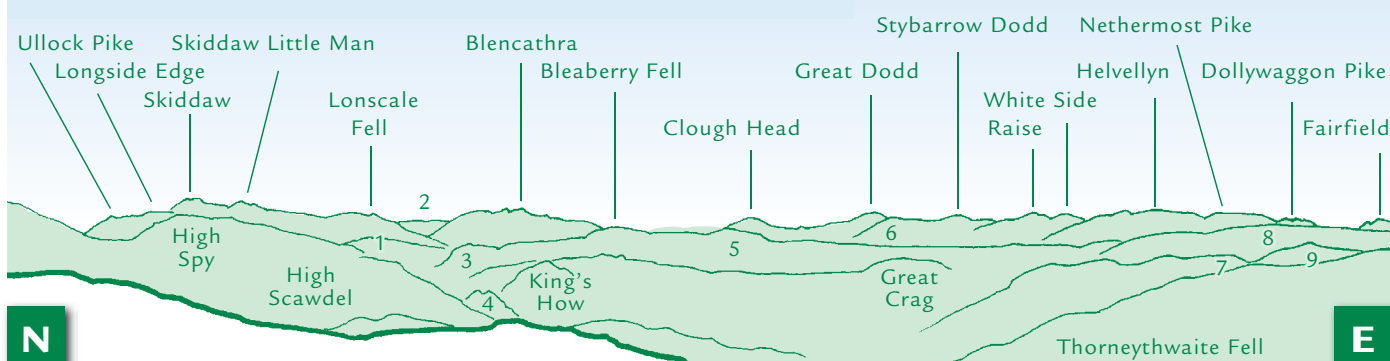

# PANORAMA from Base Brown (GR 22501145)

1 Latrigg 2 Mungrisdale Common 3 Walla Crag 4 Castle Crag 5 High Seat  
6 Watson's Dodd 7 Rosthwaite Fell (Bessyboot) 8 Ullscarf 9 Rosthwaite Cam

This graphic is an extract from **The Western Fells**, volume five in the **Lakeland Fellranger** series scheduled to be published in Spring 2011 by Cicerone Press Ltd