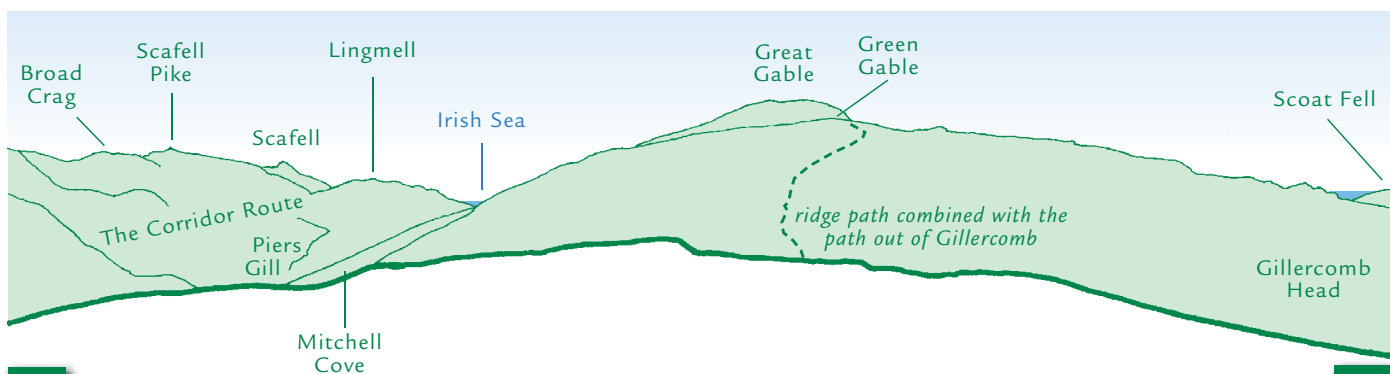

# PANORAMA from Base Brown (GR 22501145)

1 Latrigg 2 Mungrisdale Common 3 Walla Crag 4 Castle Crag 5 High Seat  
6 Watson's Dodd 7 Rosthwaite Fell (Bessyboot) 8 Ullscarf 9 Rosthwaite Cam

This graphic is an extract from **The Western Fells**, volume five in the **Lakeland Fellranger** series scheduled to be published in Spring 2011 by Cicerone Press Ltd