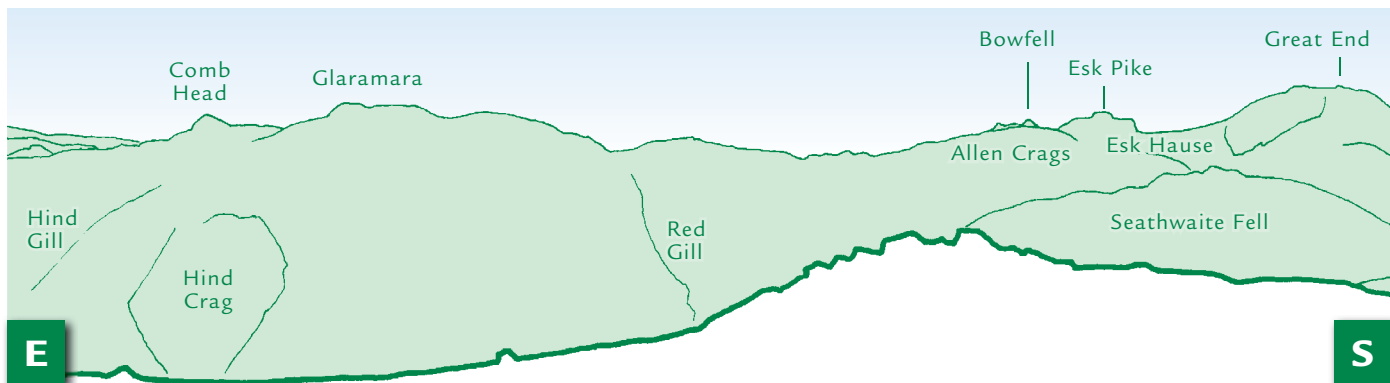

# PANORAMA from Base Brown (GR 22501145)

1 Latrigg 2 Mungrisdale Common 3 Walla Crag 4 Castle Crag 5 High Seat  
6 Watson's Dodd 7 Rosthwaite Fell (Bessyboot) 8 Ullscarf 9 Rosthwaite Cam

This graphic is an extract from **The Western Fells**, volume five in the **Lakeland Fellranger** series scheduled to be published in Spring 2011 by Cicerone Press Ltd