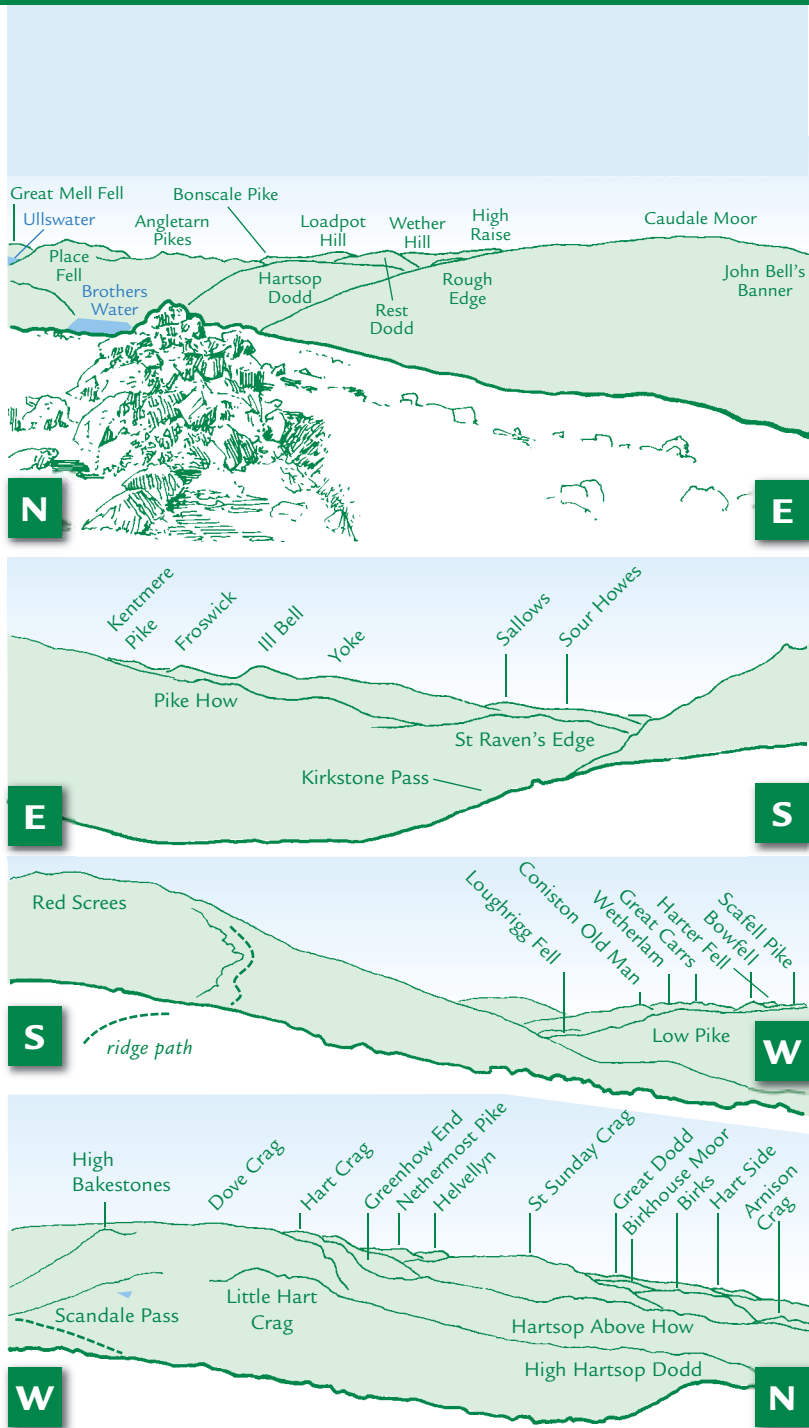

PANORAMA from Middle Dodd (GR397096) 653m

This graphic is an extract from **The Near Eastern Fells**, volume two in the **Lakeland Fellranger** series published in April 2008 by Cicerone Press