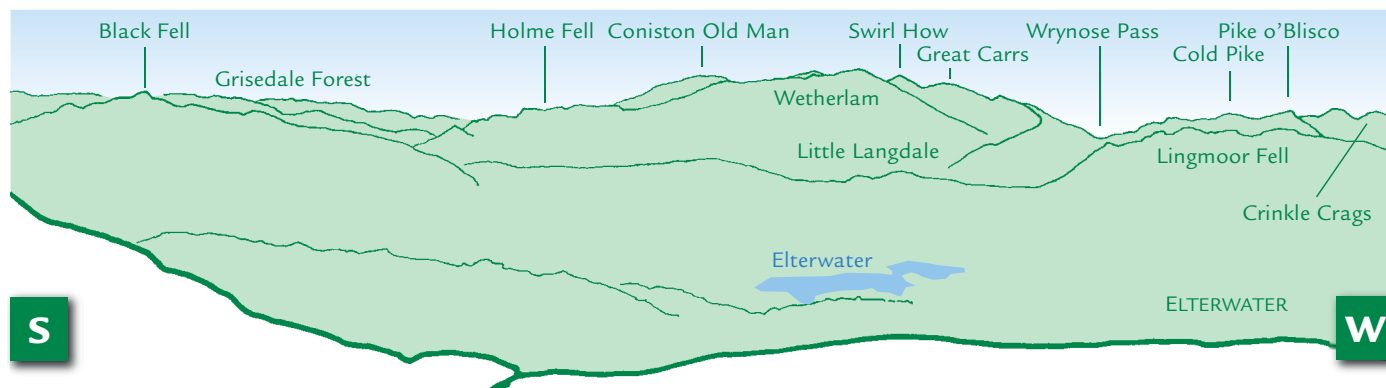

PANORAMA from Loughrigg Fell (GR347051) 335m

This graphic is an extract from **The Central Fells**, volume one in the **Lakeland Fellranger** series published in April 2008 by Cicerone Press