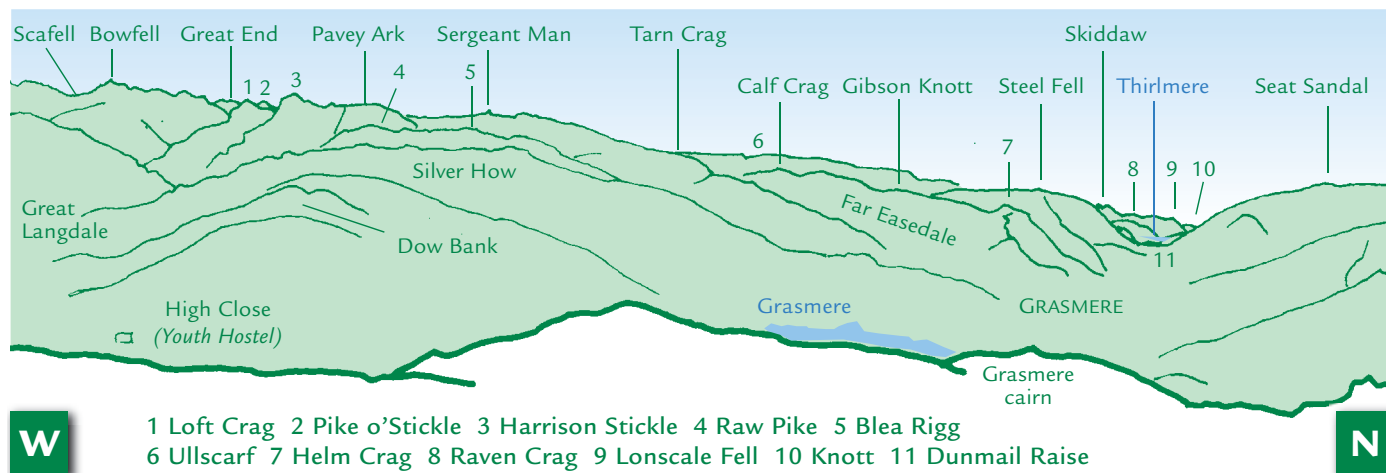

PANORAMA from Loughrigg Fell (GR347051) 335m

This graphic is an extract from **The Central Fells**, volume one in the **Lakeland Fellranger** series published in April 2008 by Cicerone Press