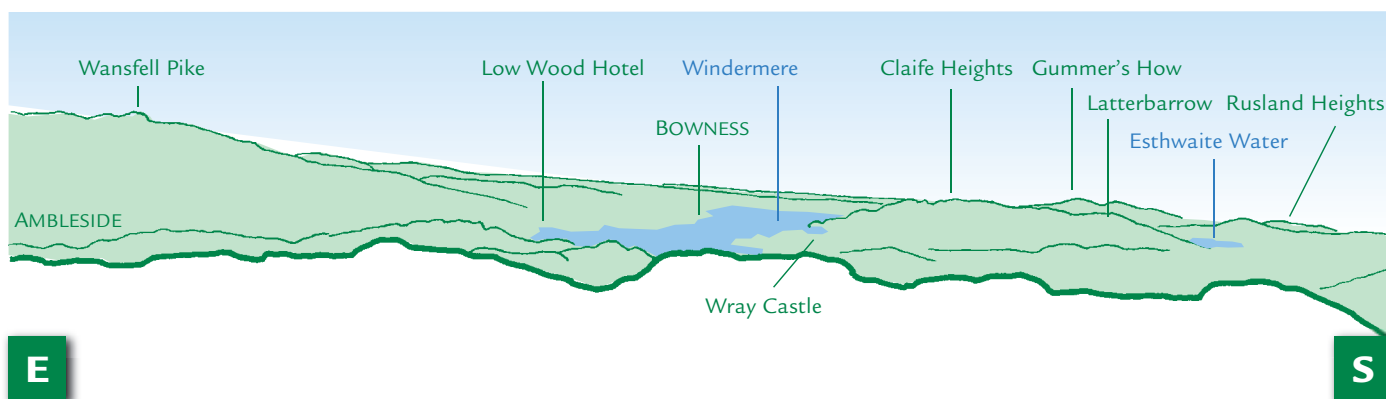

PANORAMA from Loughrigg Fell (GR347051) 335m

This graphic is an extract from **The Central Fells**, volume one in the **Lakeland Fellranger** series published in April 2008 by Cicerone Press