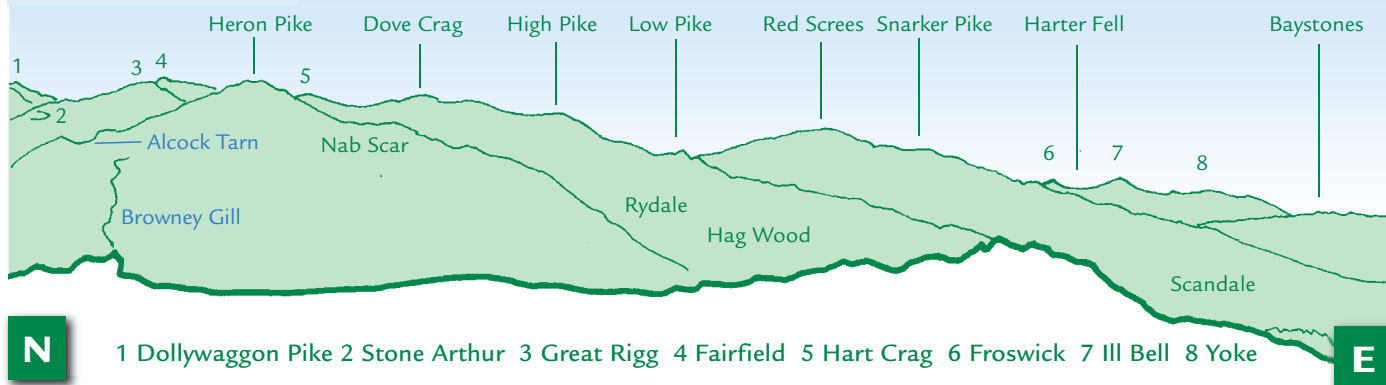

PANORAMA from Loughrigg Fell (GR347051) 335m

This graphic is an extract from **The Central Fells**, volume one in the **Lakeland Fellranger** series published in April 2008 by Cicerone Press