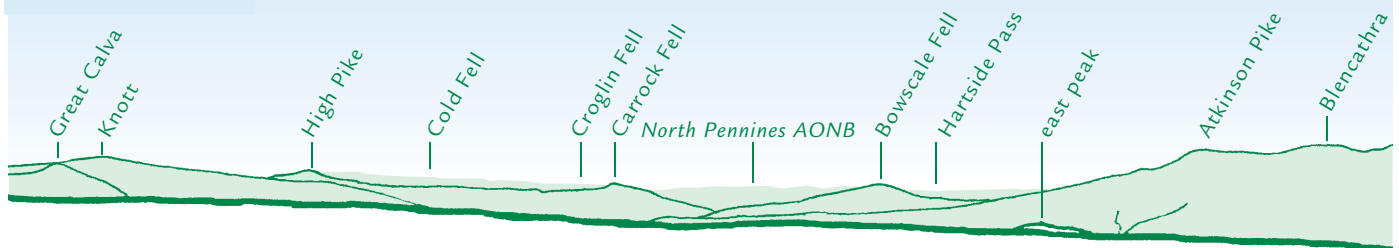

# PANORAMA from Lonscale Fell (GR 285272) 715m

N

E

E

1 Castle Rock of Triermain 2 St John's Church 3 Thirlmere 4 Ullscarf

S

S

1 Heather Knott 2 King's How 3 Castle Crag

W

W

N

This graphic is an extract from **The Northern Fells**, volume seven in the **Lakeland Fellranger** series to be published in April 2013 by Cicerone Press