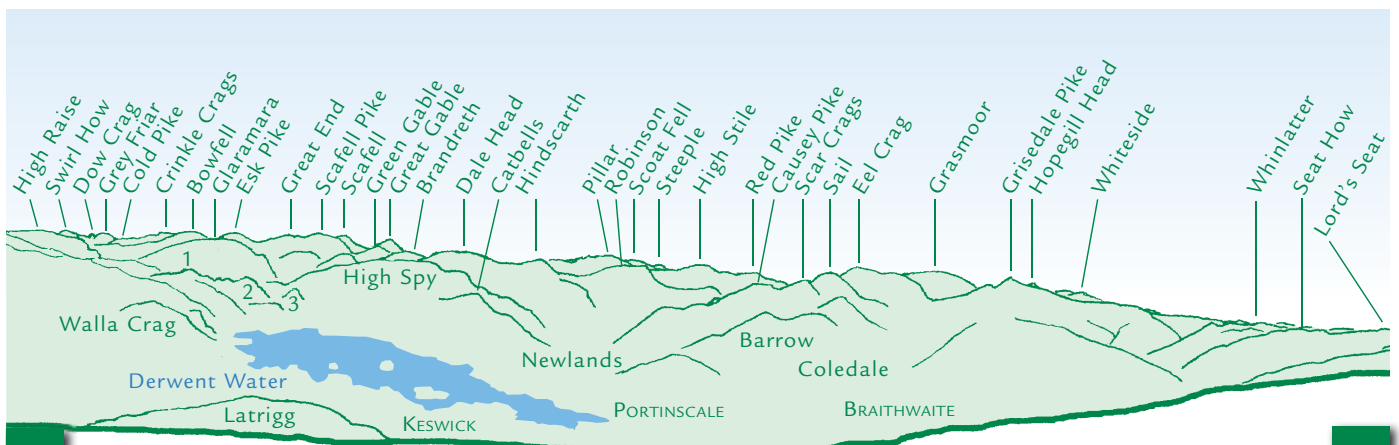

# PANORAMA from Lonscale Fell (GR 285272) 715m

N

E

E

1 Castle Rock of Triermain 2 St John's Church 3 Thirlmere 4 Ullscarf

S

S

1 Heather Knott 2 King's How 3 Castle Crag

W

W

N

This graphic is an extract from **The Northern Fells**, volume seven in the **Lakeland Fellranger** series to be published in April 2013 by Cicerone Press