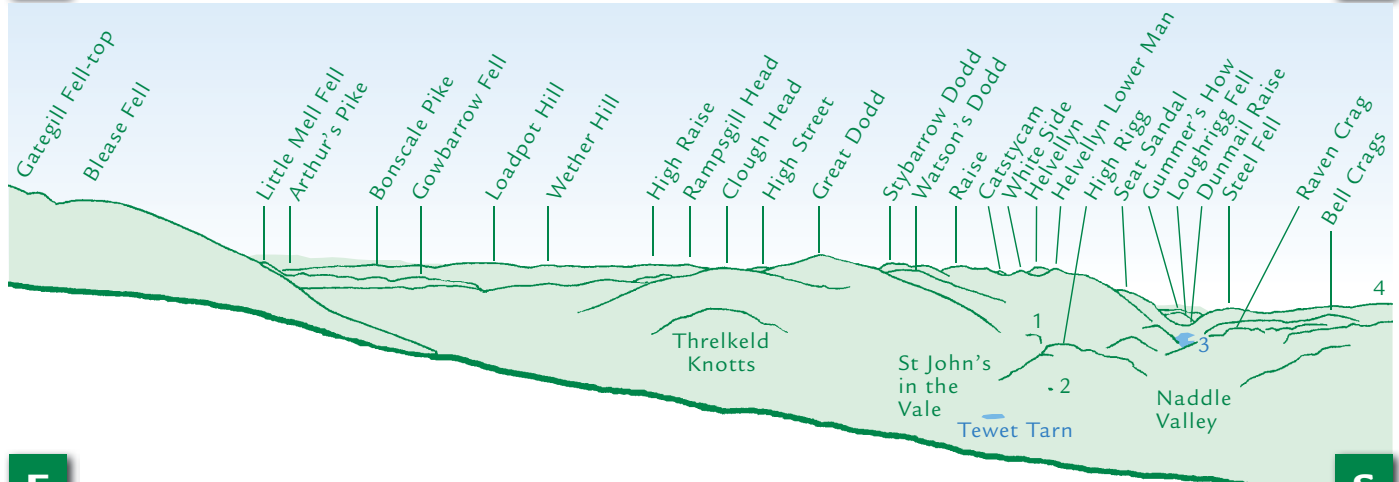

# PANORAMA from Lonscale Fell (GR 285272) 715m

N

E

E

1 Castle Rock of Triermain 2 St John's Church 3 Thirlmere 4 Ullscarf

S

S

1 Heather Knott 2 King's How 3 Castle Crag

W

W

N

This graphic is an extract from **The Northern Fells**, volume seven in the **Lakeland Fellranger** series to be published in April 2013 by Cicerone Press