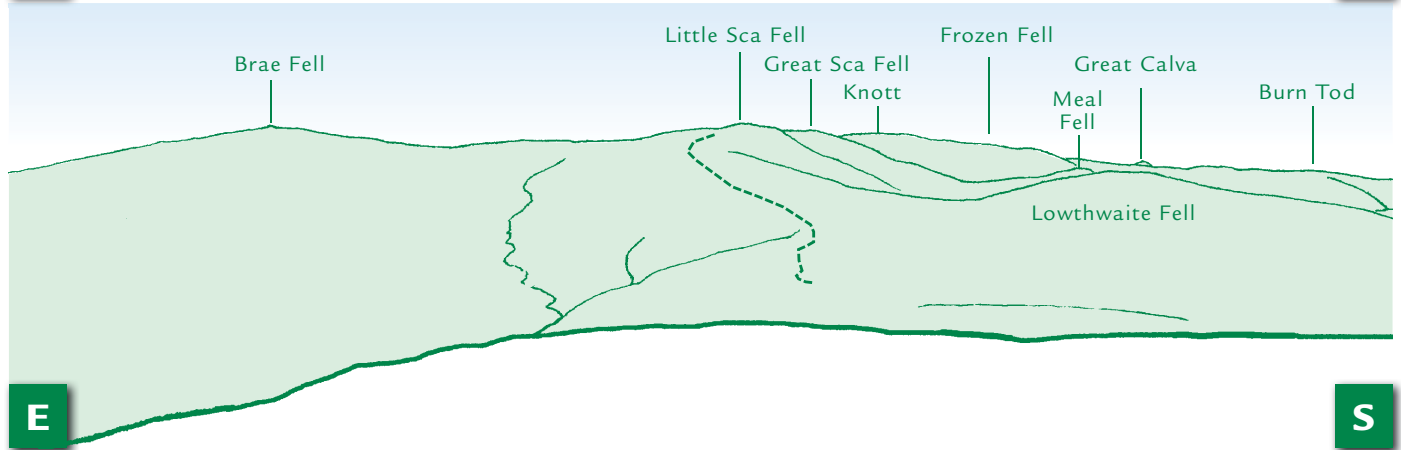

# PANORAMA from Longlands Fell (GR 276354) 483m

N

E

E

S

S

W

1 Hopegill Head 2 Barf 3 Lord's Seat 4 Ladies Table 5 Graystones

W

N

This graphic is an extract from **The Northern Fells**, volume seven in the **Lakeland Fellranger** series to be published in April 2013 by Cicerone Press