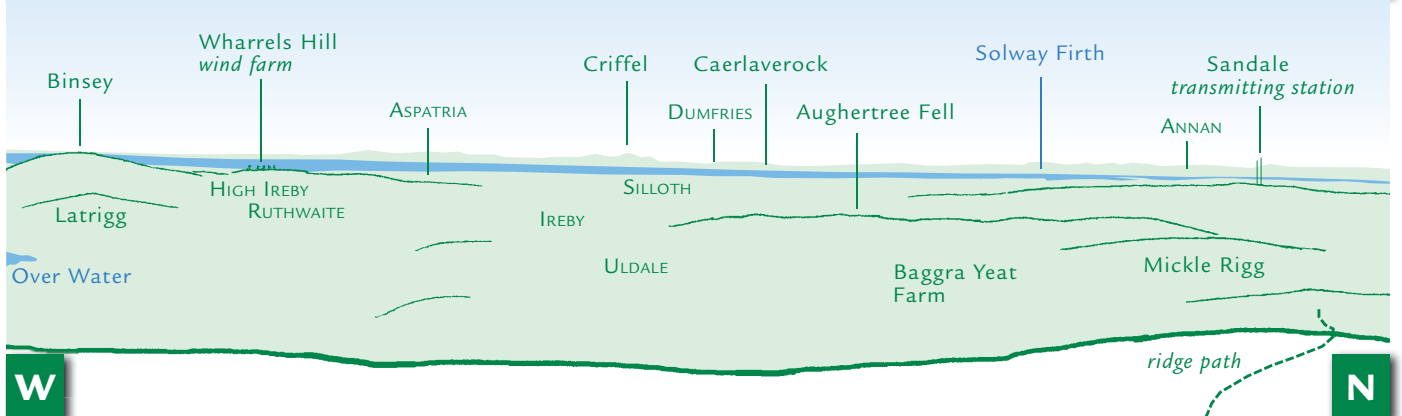

# PANORAMA from Longlands Fell (GR 276354) 483m

N

E

E

S

S

W

1 Hopegill Head 2 Barf 3 Lord's Seat 4 Ladies Table 5 Graystones

W

N

This graphic is an extract from **The Northern Fells**, volume seven in the **Lakeland Fellranger** series to be published in April 2013 by Cicerone Press