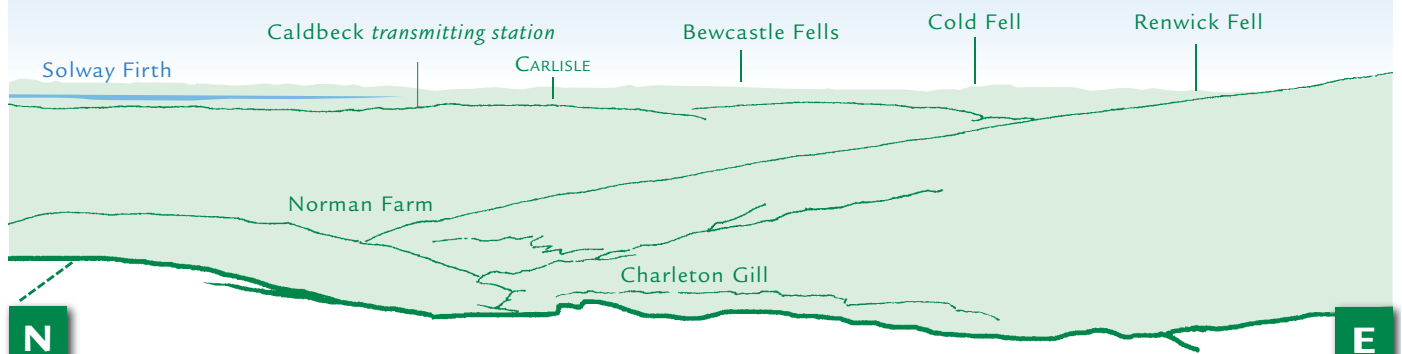

# PANORAMA from Longlands Fell (GR 276354) 483m

N

E

E

S

S

W

1 Hopegill Head 2 Barf 3 Lord's Seat 4 Ladies Table 5 Graystones

W

N

This graphic is an extract from **The Northern Fells**, volume seven in the **Lakeland Fellranger** series to be published in April 2013 by Cicerone Press