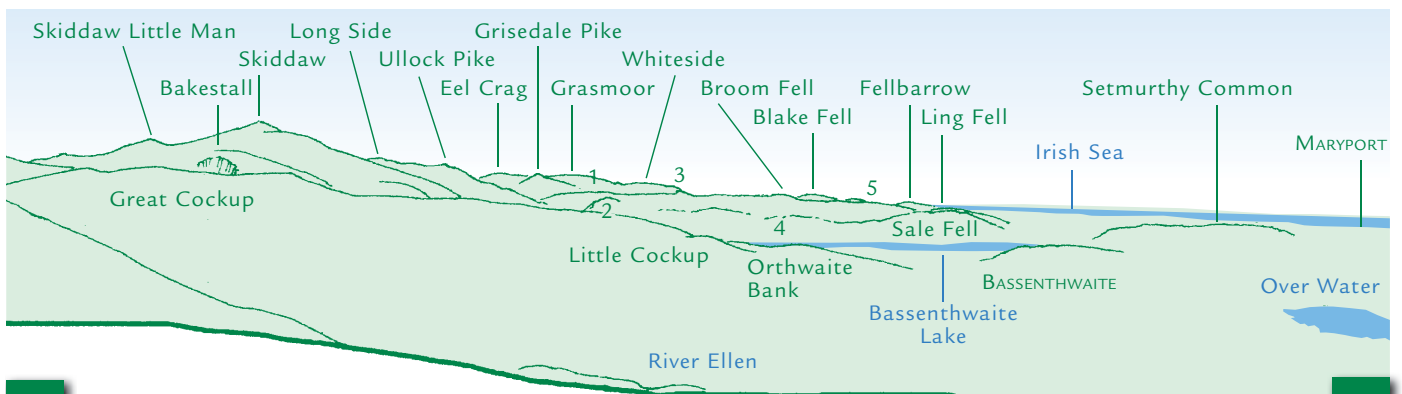

# PANORAMA from Longlands Fell (GR 276354) 483m

N

E

E

S

S

W

1 Hopegill Head 2 Barf 3 Lord's Seat 4 Ladies Table 5 Graystones

W

N

This graphic is an extract from **The Northern Fells**, volume seven in the **Lakeland Fellranger** series to be published in April 2013 by Cicerone Press