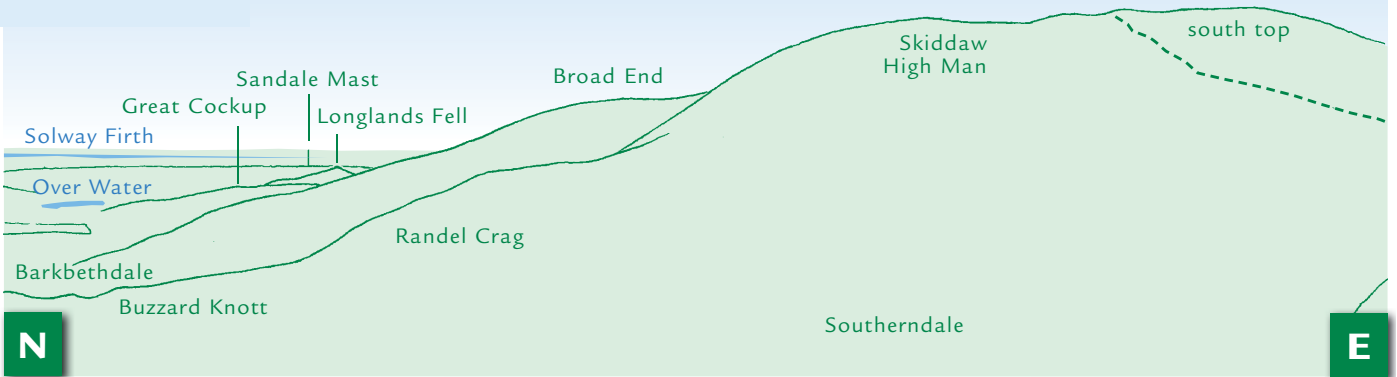

# PANORAMA from Long Side (GR 249284) 734m

This graphic is an extract from **The Northern Fells**, volume seven in the **Lakeland Fellranger** series to be published in April 2013 by Cicerone Press