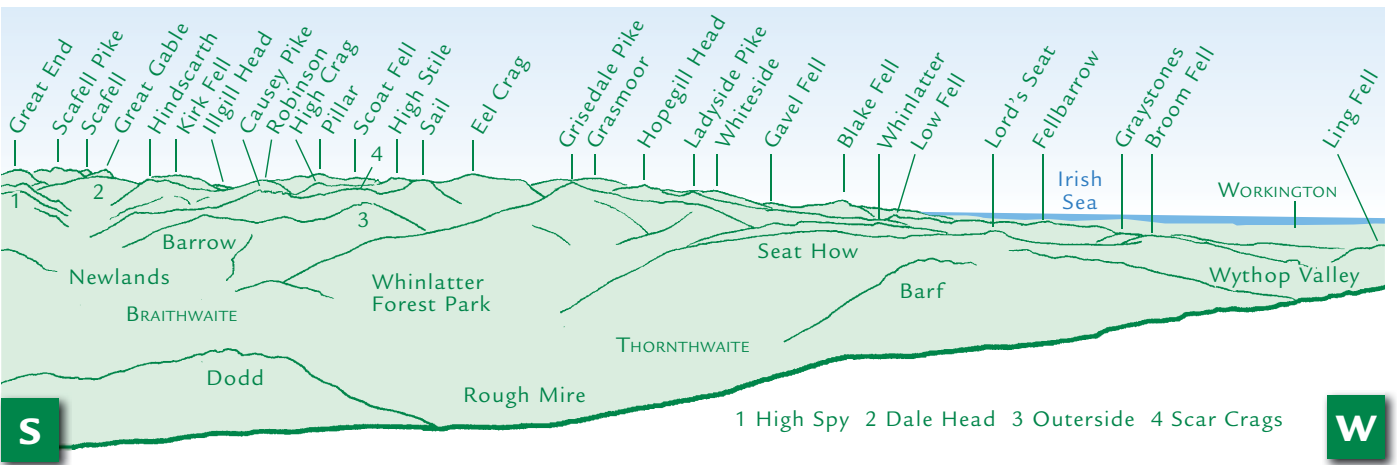

# PANORAMA from Long Side (GR 249284) 734m

This graphic is an extract from **The Northern Fells**, volume seven in the **Lakeland Fellranger** series to be published in April 2013 by Cicerone Press