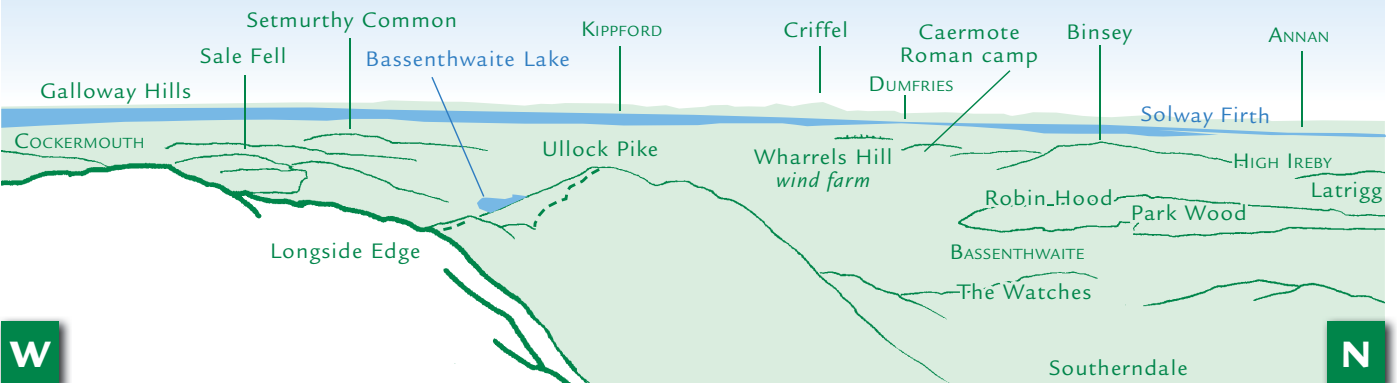

# PANORAMA from Long Side (GR 249284) 734m

This graphic is an extract from **The Northern Fells**, volume seven in the **Lakeland Fellranger** series to be published in April 2013 by Cicerone Press