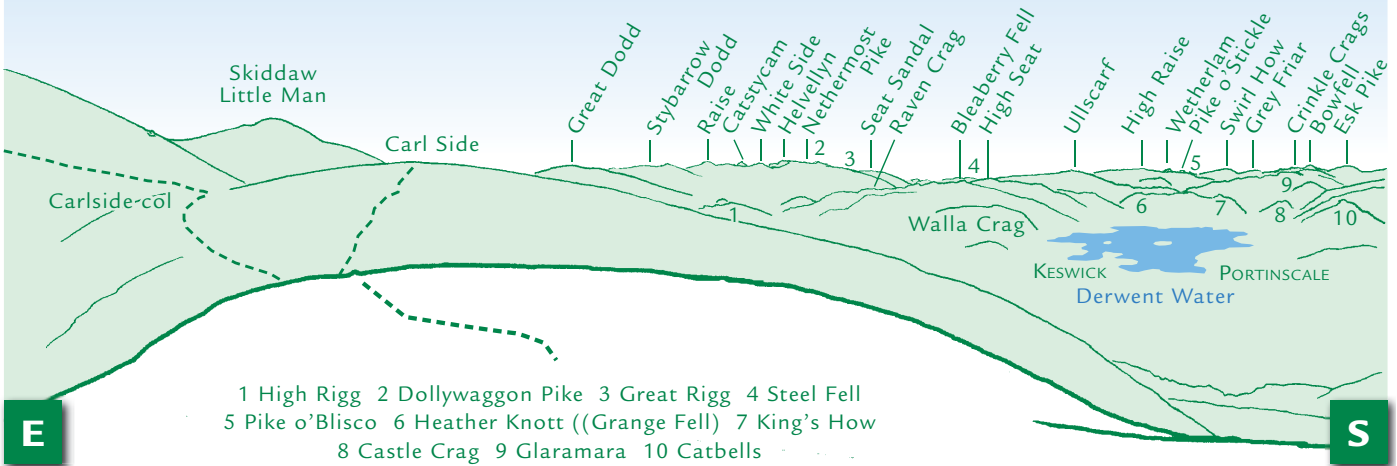

# PANORAMA from Long Side (GR 249284) 734m

This graphic is an extract from **The Northern Fells**, volume seven in the **Lakeland Fellranger** series to be published in April 2013 by Cicerone Press