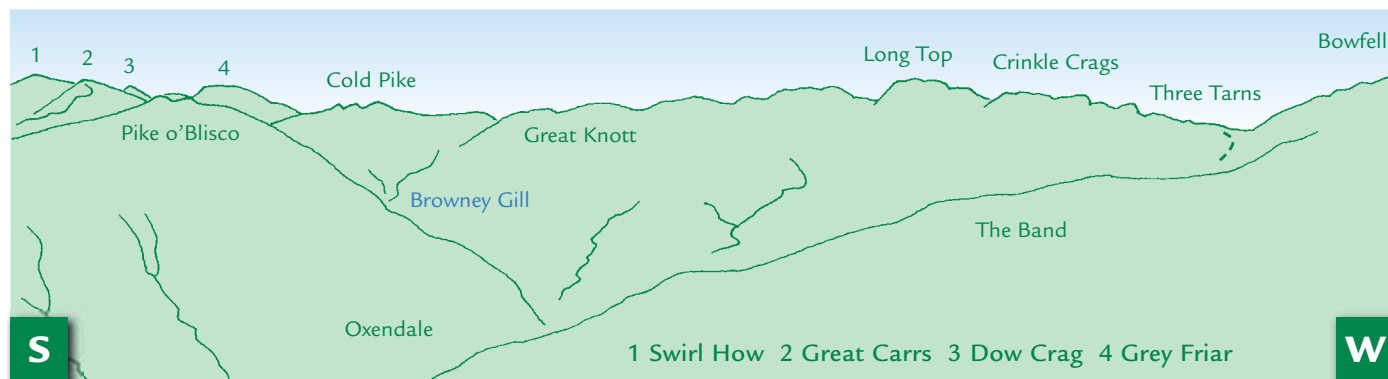

PANORAMA from Loft Crag (GR277072) 692m

This graphic is an extract from **The Central Fells**,
volume one in the **Lakeland Fellranger** series published in April 2008 by Cicerone Press