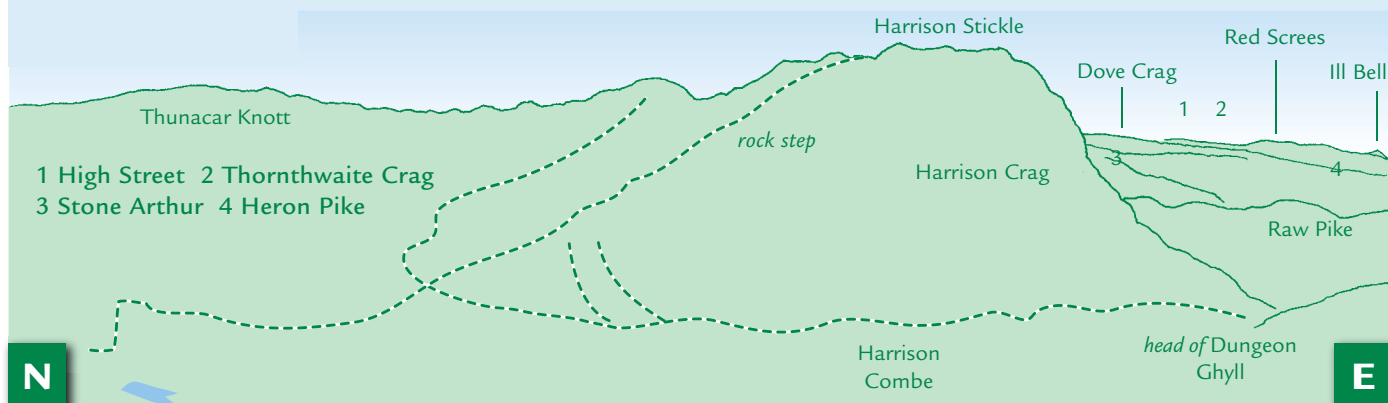

PANORAMA from Loft Crag (GR277072) 692m

This graphic is an extract from **The Central Fells**,
volume one in the **Lakeland Fellranger** series published in April 2008 by Cicerone Press