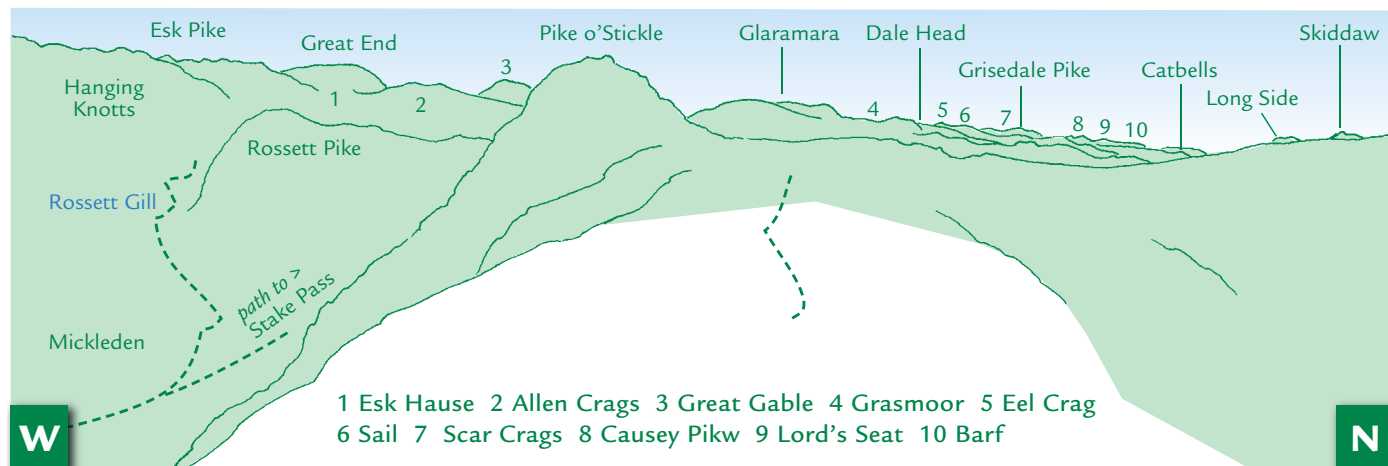

PANORAMA from Loft Crag (GR277072) 692m

This graphic is an extract from **The Central Fells**,
volume one in the **Lakeland Fellranger** series published in April 2008 by Cicerone Press