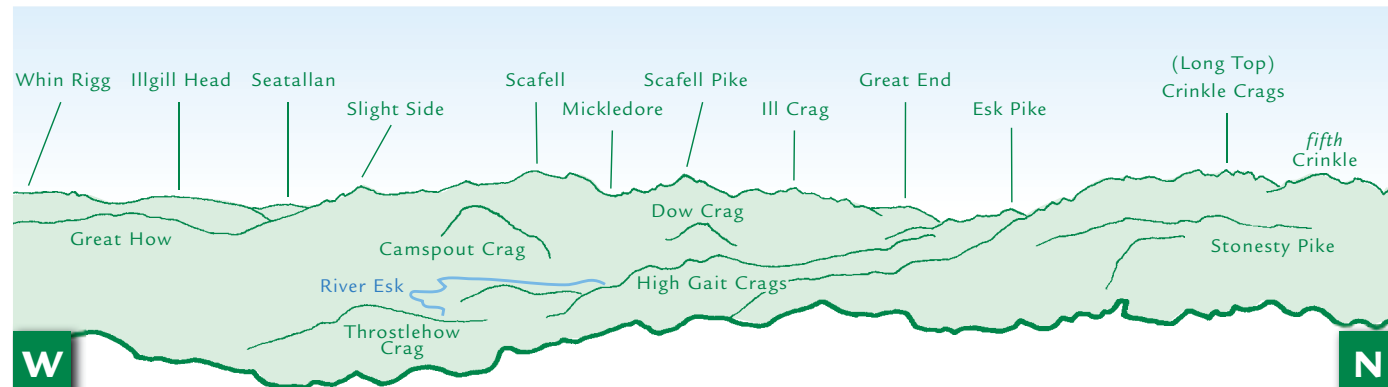

PANORAMA from Little Stand (GR252033) 739m

1 Helvellyn Lower Man 2 Loft Crag 3 Harrison Stickle 4 Great Knott
 5 Seat Sandal with Blea Rigg (beneath number) 6 High Raise 7 Rampsgill Head
 8 Kiddy Pike 9 Froswick 10 Ill Bell

N

E

E

S

S

W

W

N

This graphic is an extract from **The Mid-Western Fells**,
 volume four in the **Lakeland Fellranger** series published in April 2008 by Cicerone Press