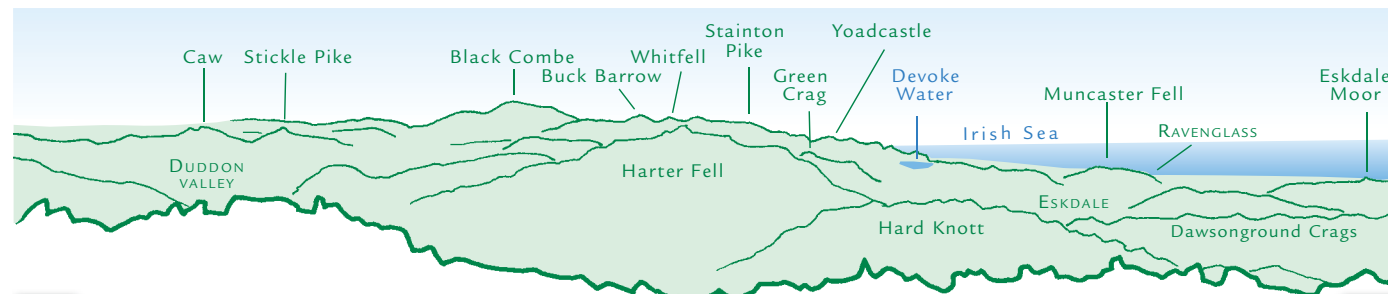

PANORAMA from Little Stand (GR252033) 739m

1 Helvellyn Lower Man 2 Loft Crag 3 Harrison Stickle 4 Great Knott
 5 Seat Sandal with Blea Rigg (beneath number) 6 High Raise 7 Rampsgill Head
 8 Kiddy Pike 9 Froswick 10 Ill Bell

N

E

E

S

S

W

W

N

This graphic is an extract from **The Mid-Western Fells**,
 volume four in the **Lakeland Fellranger** series published in April 2008 by Cicerone Press