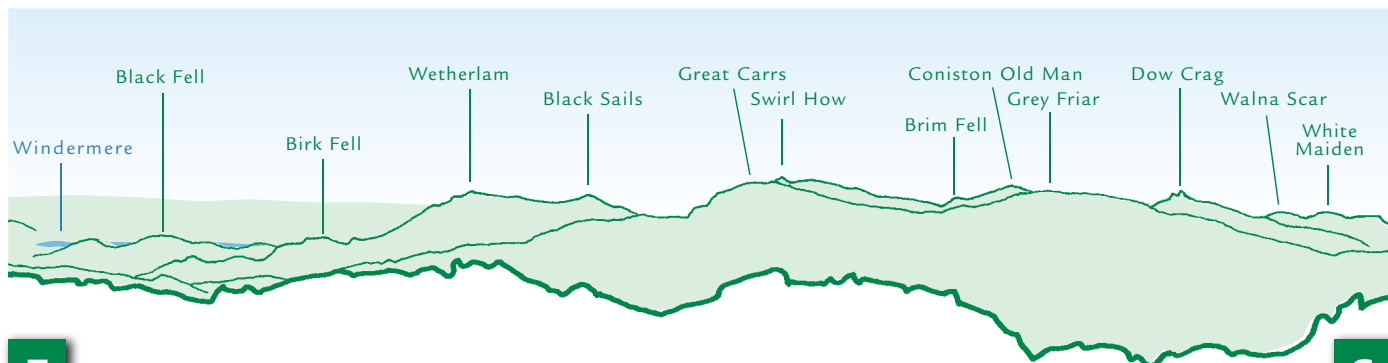

PANORAMA from Little Stand (GR252033) 739m

1 Helvellyn Lower Man 2 Loft Crag 3 Harrison Stickle 4 Great Knott
 5 Seat Sandal with Blea Rigg (beneath number) 6 High Raise 7 Rampsgill Head
 8 Kiddy Pike 9 Froswick 10 Ill Bell

N

E

E

S

S

W

W

N

This graphic is an extract from **The Mid-Western Fells**,
 volume four in the **Lakeland Fellranger** series published in April 2008 by Cicerone Press