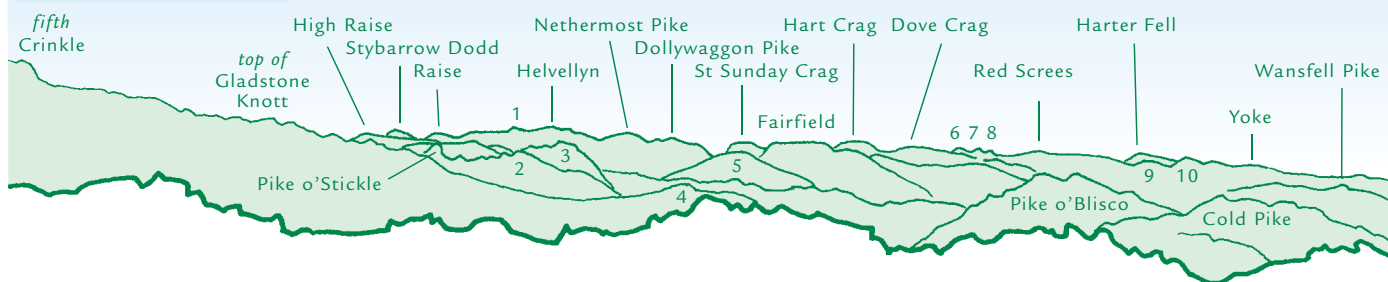

PANORAMA from Little Stand (GR252033) 739m

1 Helvellyn Lower Man 2 Loft Crag 3 Harrison Stickle 4 Great Knott
 5 Seat Sandal with Blea Rigg (beneath number) 6 High Raise 7 Rampsgill Head
 8 Kiddy Pike 9 Froswick 10 Ill Bell

This graphic is an extract from **The Mid-Western Fells**,
 volume four in the **Lakeland Fellranger** series published in April 2008 by Cicerone Press