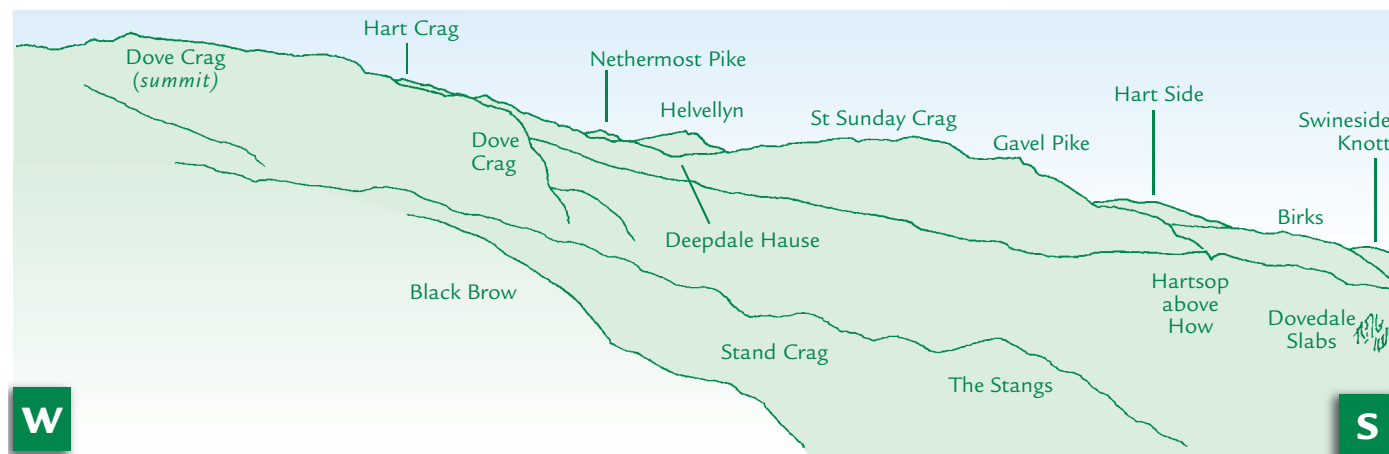

# PANORAMA from Little Hart Crag (GR387100) 637m

N

1 Common Fell 2 Great Mell Fell 3 Gowbarrow Fell 4 Cross Fell 5 Bonscale Pike 6 Rampsgill Head

E

E

S

S

W

W

S

This graphic is an extract from **The Near Eastern Fells**, volume two in the **Lakeland Fellranger** series published in April 2008 by Cicerone Press