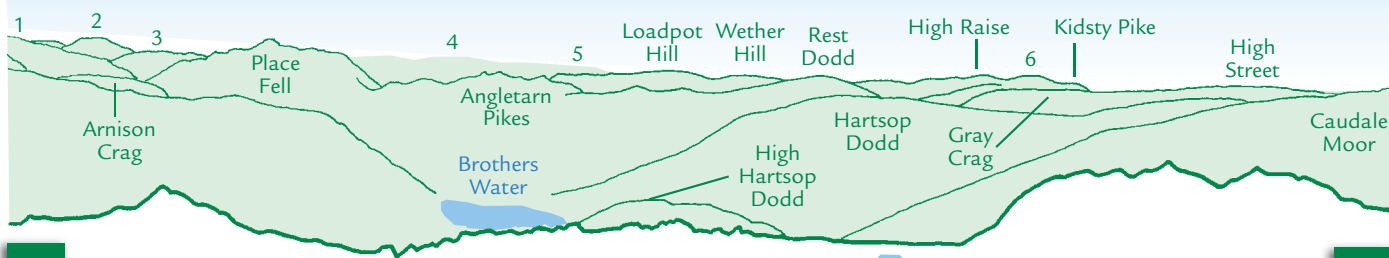

# PANORAMA from Little Hart Crag (GR387100) 637m

N

1 Common Fell 2 Great Mell Fell 3 Gowbarrow Fell 4 Cross Fell 5 Bonscale Pike 6 Rampsgill Head

E

E

S

S

W

W

S

This graphic is an extract from **The Near Eastern Fells**, volume two in the **Lakeland Fellranger** series published in April 2008 by Cicerone Press