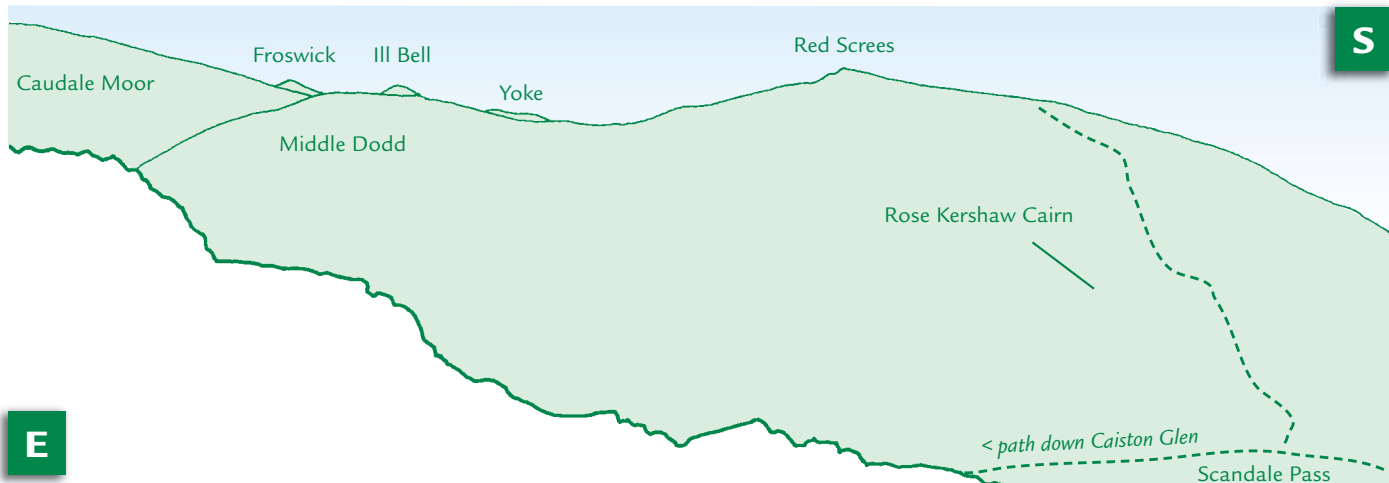

# PANORAMA from Little Hart Crag (GR387100) 637m

N

1 Common Fell 2 Great Mell Fell 3 Gowbarrow Fell 4 Cross Fell 5 Bonscale Pike 6 Rampsgill Head

E

E

S

S

W

W

S

This graphic is an extract from **The Near Eastern Fells**, volume two in the **Lakeland Fellranger** series published in April 2008 by Cicerone Press