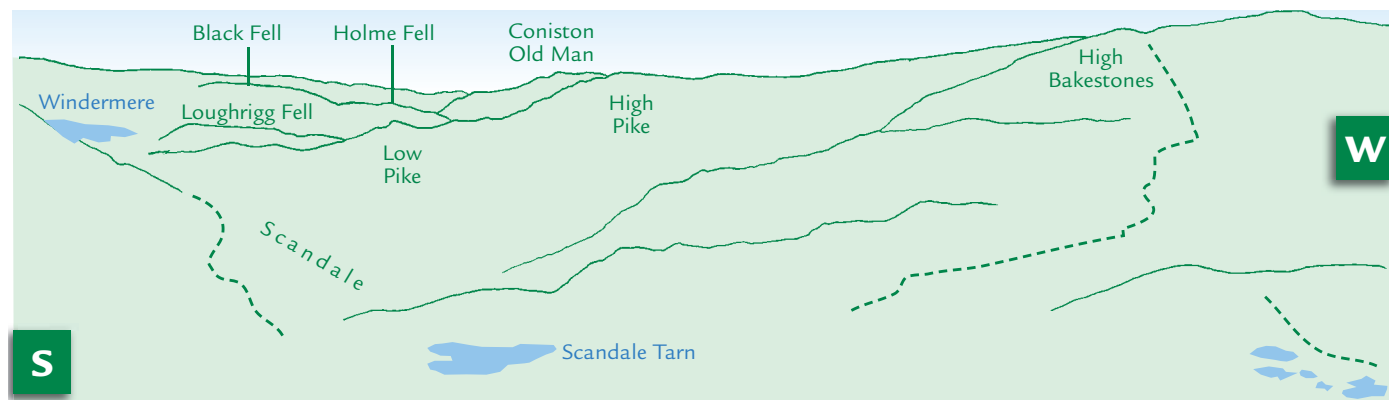

# PANORAMA from Little Hart Crag (GR387100) 637m

N

1 Common Fell 2 Great Mell Fell 3 Gowbarrow Fell 4 Cross Fell 5 Bonscale Pike 6 Rampsgill Head

E

E

S

S

W

W

S

This graphic is an extract from **The Near Eastern Fells**, volume two in the **Lakeland Fellranger** series published in April 2008 by Cicerone Press