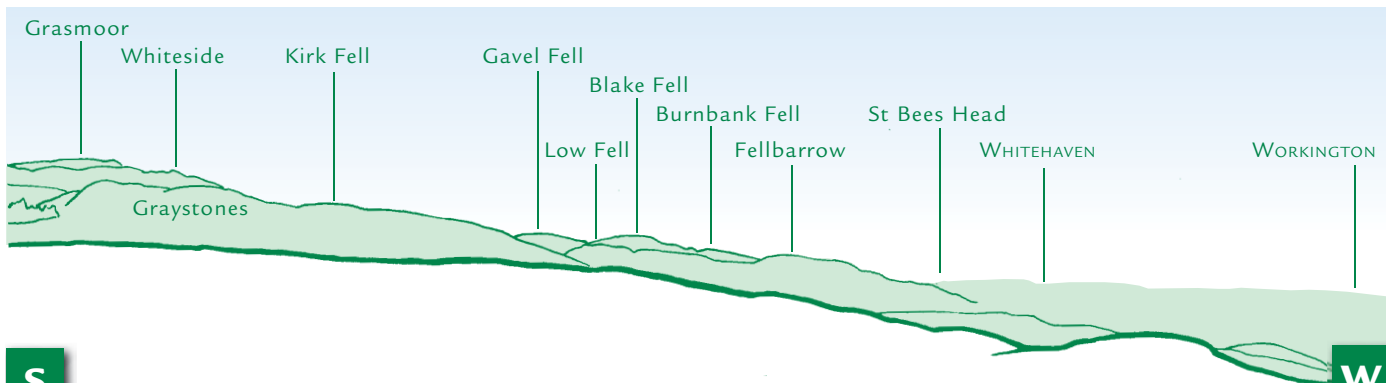

PANORAMA from Ling Fell (GR 179286)

N

1 Little Sca Fell 2 Lothwaite 3 Bakestall (Dead Crags)

E

E

1 Hobcarton End 2 Hobcarton Head 3 Hopegill Head 4 Ladyside Pike

S

S

W

W

N

This graphic is an extract from **The North-Western Fells**, volume six in the **Lakeland Fellranger** series to be published in April 2011 by Cicerone Press Ltd