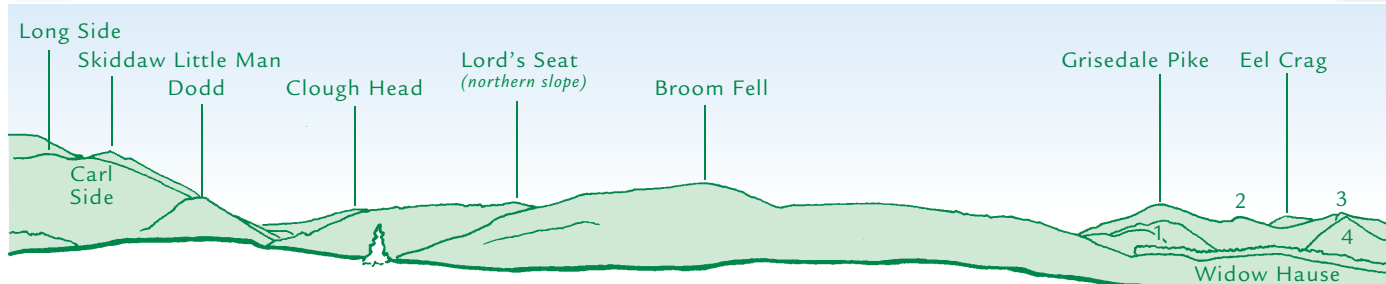

PANORAMA from Ling Fell (GR 179286)

N

1 Little Sca Fell 2 Lothwaite 3 Bakestall (Dead Crags)

E

E

1 Hobcarton End 2 Hobcarton Head 3 Hopegill Head 4 Ladyside Pike

S

S

W

W

N

This graphic is an extract from **The North-Western Fells**, volume six in the **Lakeland Fellranger** series to be published in April 2011 by Cicerone Press Ltd