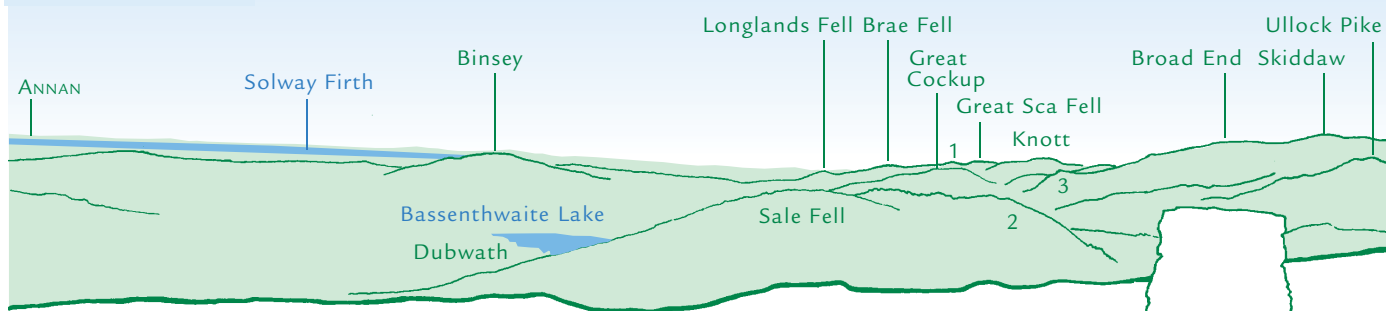

PANORAMA from Ling Fell (GR 179286)

N

1 Little Sca Fell 2 Lothwaite 3 Bakestall (Dead Crags)

E

E

1 Hobcarton End 2 Hobcarton Head 3 Hopegill Head 4 Ladyside Pike

S

S

W

W

N

This graphic is an extract from **The North-Western Fells**, volume six in the **Lakeland Fellranger** series to be published in April 2011 by Cicerone Press Ltd