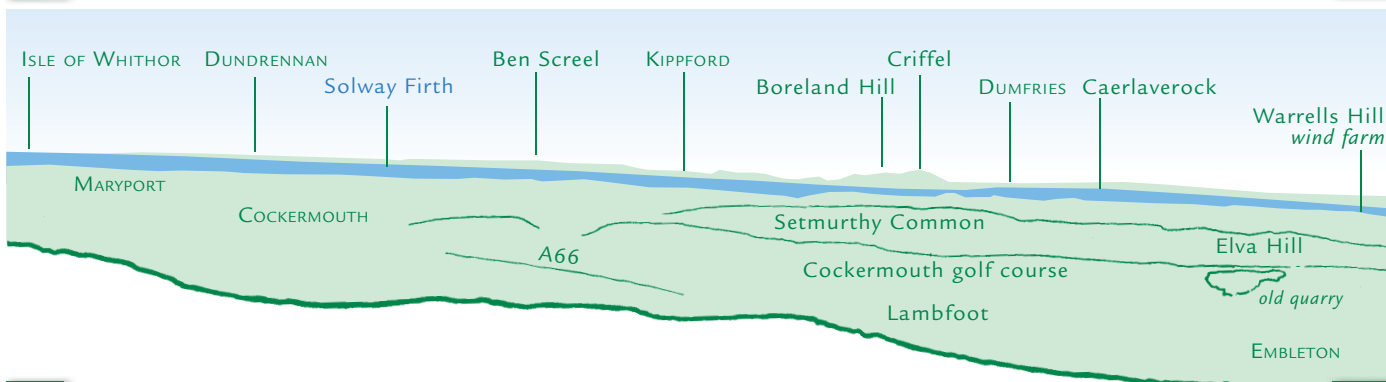

PANORAMA from Ling Fell (GR 179286)

N

1 Little Sca Fell 2 Lothwaite 3 Bakestall (Dead Crags)

E

E

1 Hobcarton End 2 Hobcarton Head 3 Hopegill Head 4 Ladyside Pike

S

S

W

W

N

This graphic is an extract from **The North-Western Fells**, volume six in the **Lakeland Fellranger** series to be published in April 2011 by Cicerone Press Ltd