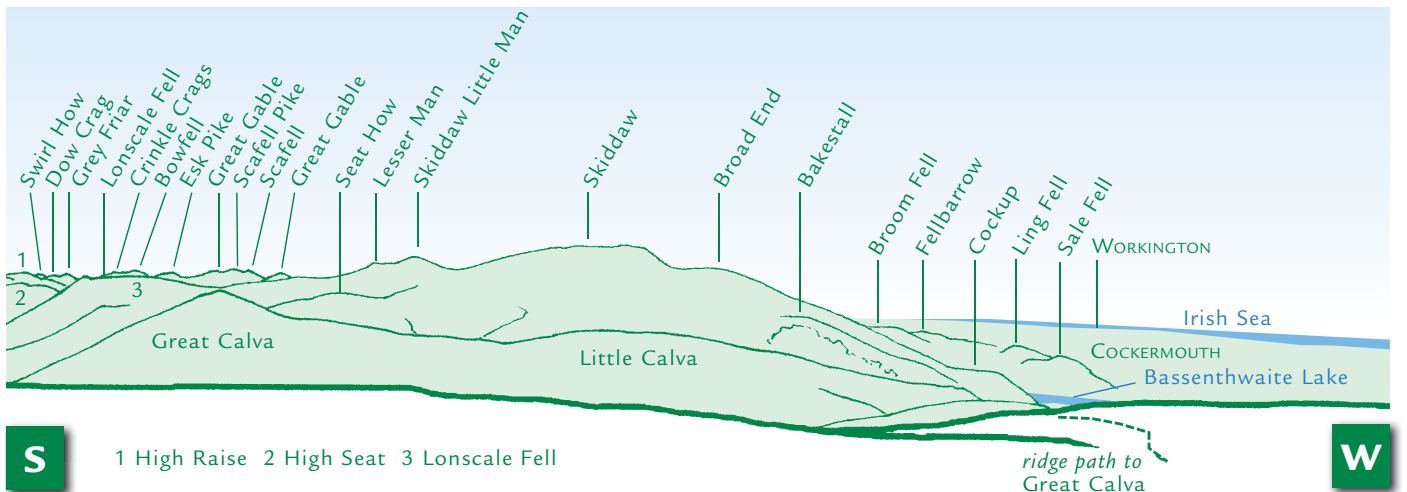

PANORAMA from Knott (GR 296330) 710m

N

E

E

S

S

W

W

N

This graphic is an extract from **The Northern Fells**, volume seven in the **Lakeland Fellranger** series to be published in April 2013 by Cicerone Press