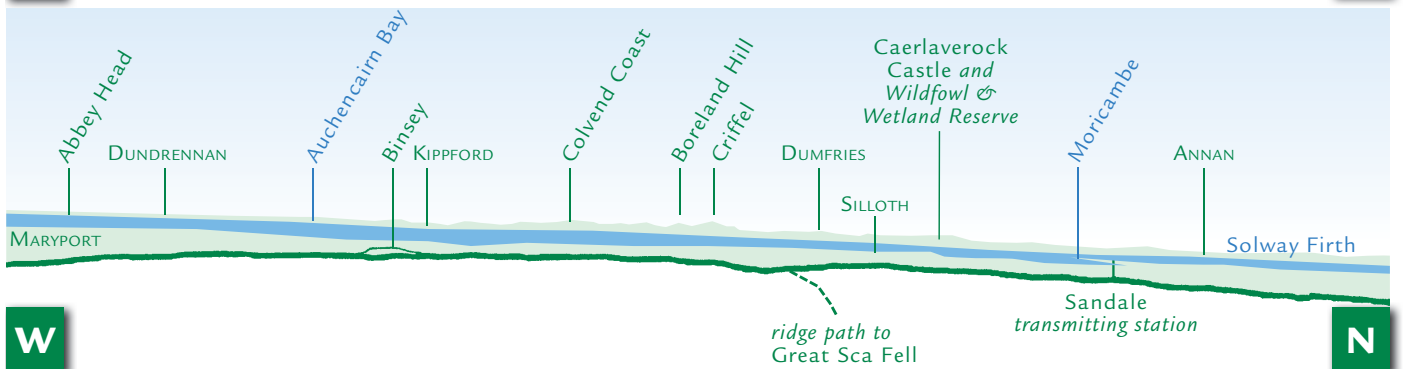

PANORAMA from Knott (GR 296330) 710m

N

E

E

S

S

W

W

N

This graphic is an extract from **The Northern Fells**, volume seven in the **Lakeland Fellranger** series to be published in April 2013 by Cicerone Press