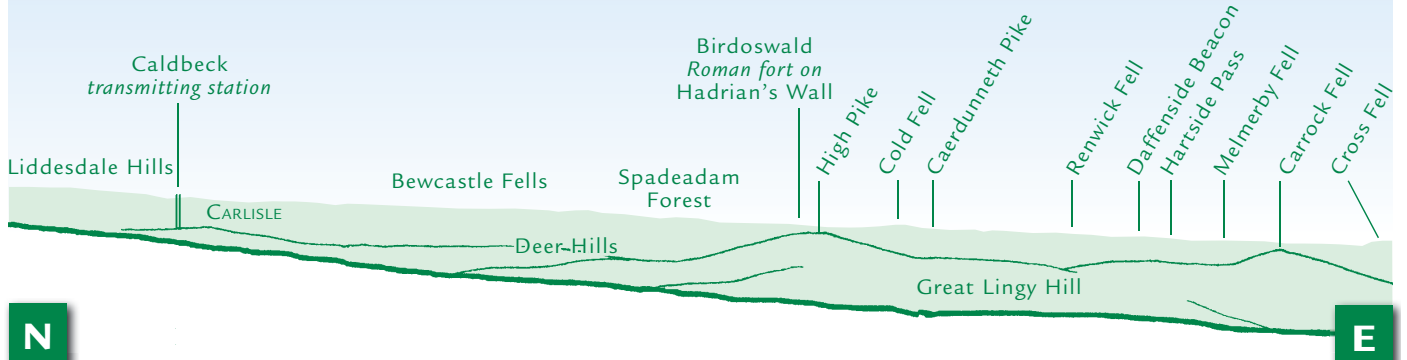

PANORAMA from Knott (GR 296330) 710m

N

E

E

S

S

W

W

N

This graphic is an extract from **The Northern Fells**, volume seven in the **Lakeland Fellranger** series to be published in April 2013 by Cicerone Press