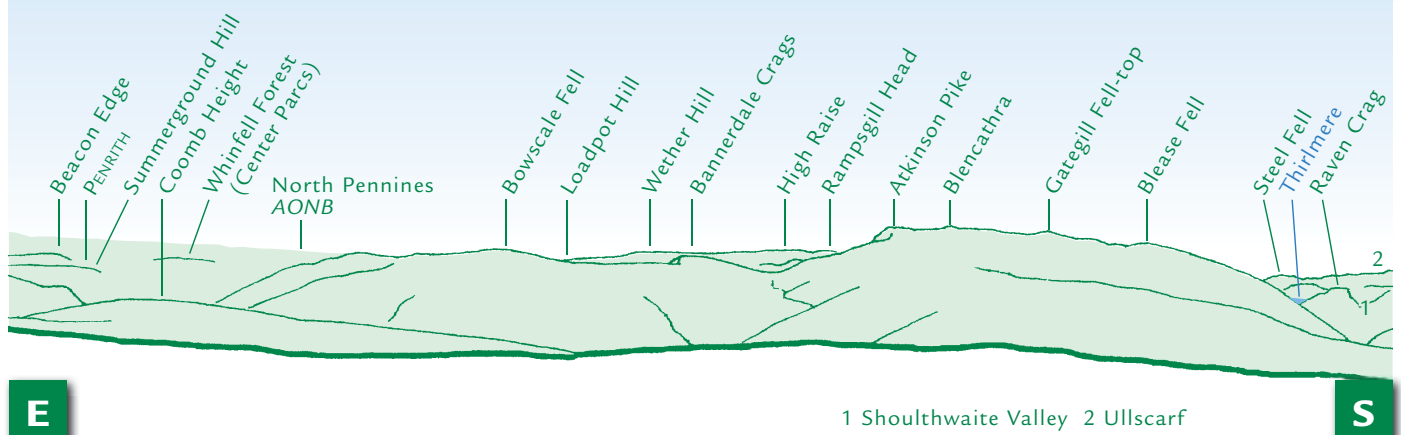

PANORAMA from Knott (GR 296330) 710m

N

E

E

S

S

W

W

N

This graphic is an extract from **The Northern Fells**, volume seven in the **Lakeland Fellranger** series to be published in April 2013 by Cicerone Press