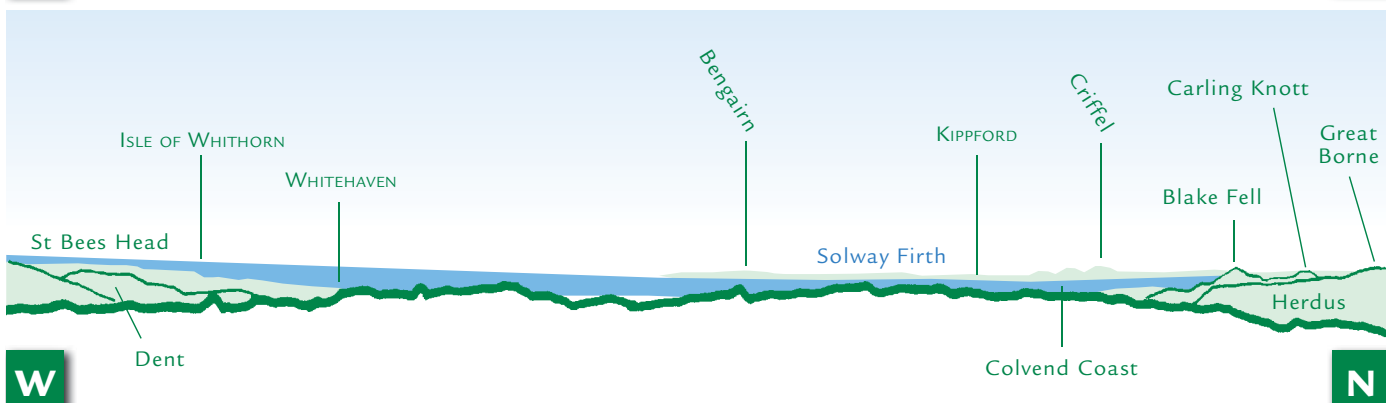

PANORAMA from Iron Crag (GR 12301190)

N

1 Binsey 2 Grisedale Pike 3 Stybarrow Dodd 4 Haystacks

E

E

S

S

W

W

N

This graphic is an extract from **The Western Fells**, volume five in the **Lakeland Fellranger** series scheduled to be published in Spring 2011 by Cicerone Press Ltd