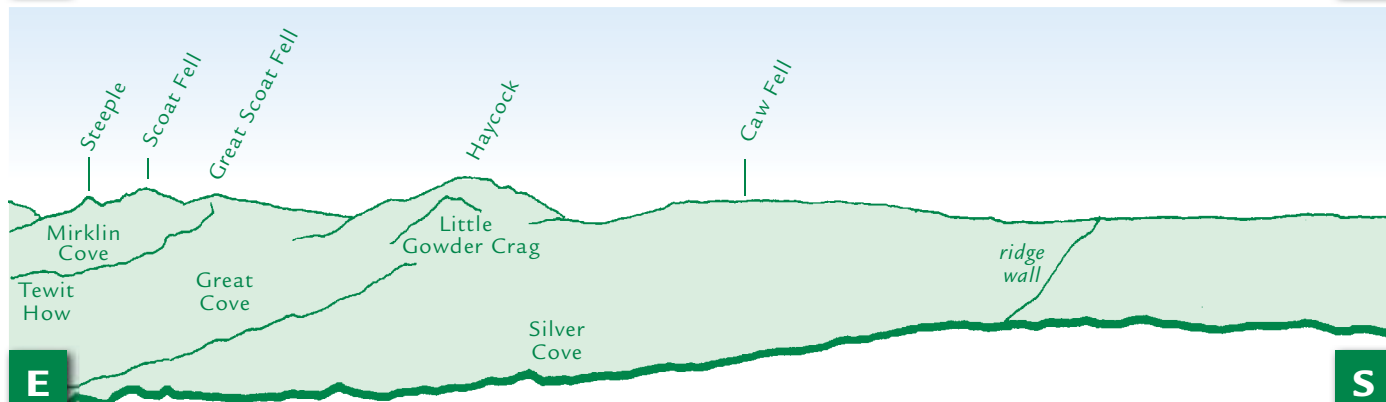

PANORAMA from Iron Crag (GR 12301190)

N

1 Binsey 2 Grisedale Pike 3 Stybarrow Dodd 4 Haystacks

E

E

S

S

W

W

N

This graphic is an extract from **The Western Fells**, volume five in the **Lakeland Fellranger** series scheduled to be published in Spring 2011 by Cicerone Press Ltd