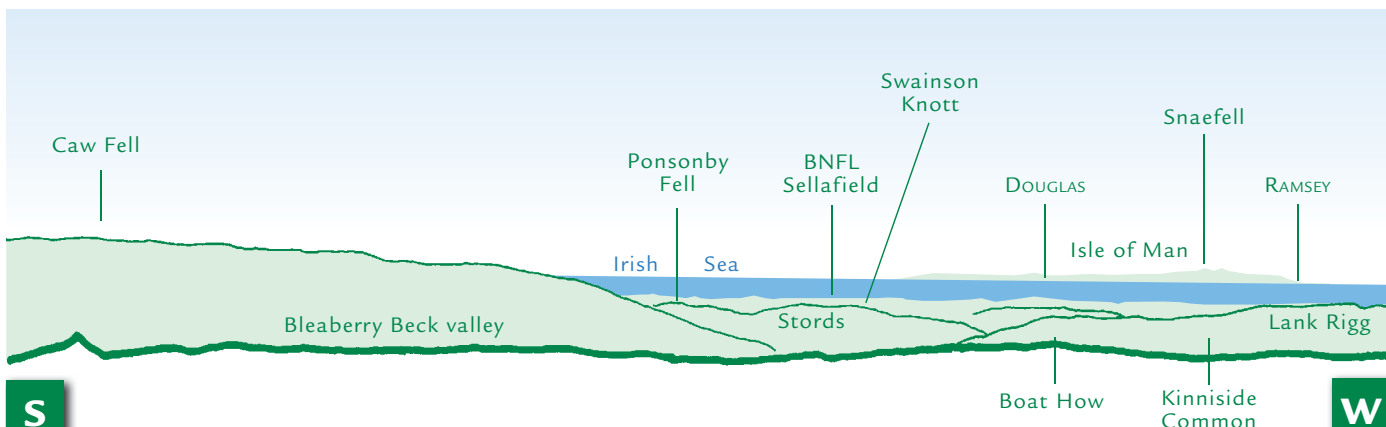

PANORAMA from Iron Crag (GR 12301190)

N

1 Binsey 2 Grisedale Pike 3 Stybarrow Dodd 4 Haystacks

E

E

S

S

W

W

N

This graphic is an extract from **The Western Fells**, volume five in the **Lakeland Fellranger** series scheduled to be published in Spring 2011 by Cicerone Press Ltd