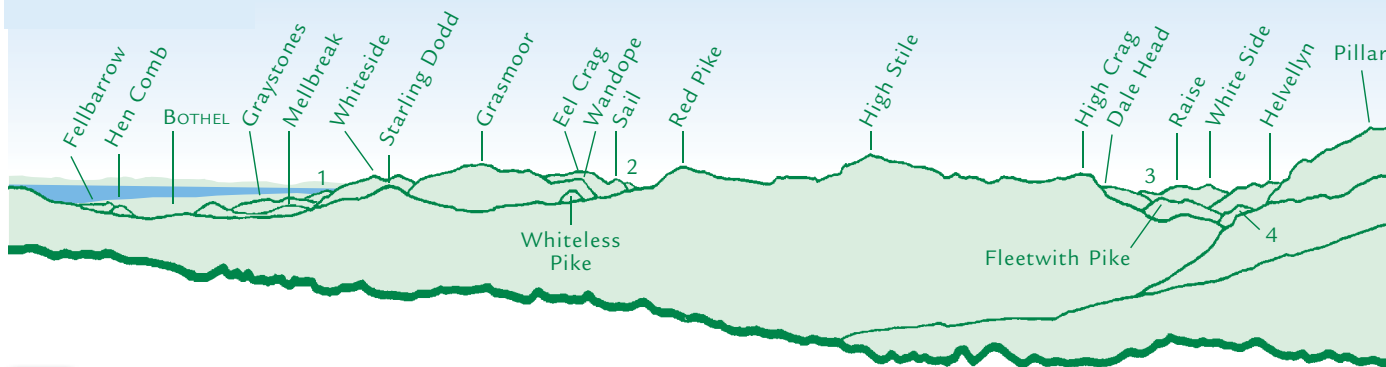

PANORAMA from Iron Crag (GR 12301190)

N

1 Binsey 2 Grisedale Pike 3 Stybarrow Dodd 4 Haystacks

E

E

S

S

W

W

N

This graphic is an extract from **The Western Fells**, volume five in the **Lakeland Fellranger** series scheduled to be published in Spring 2011 by Cicerone Press Ltd