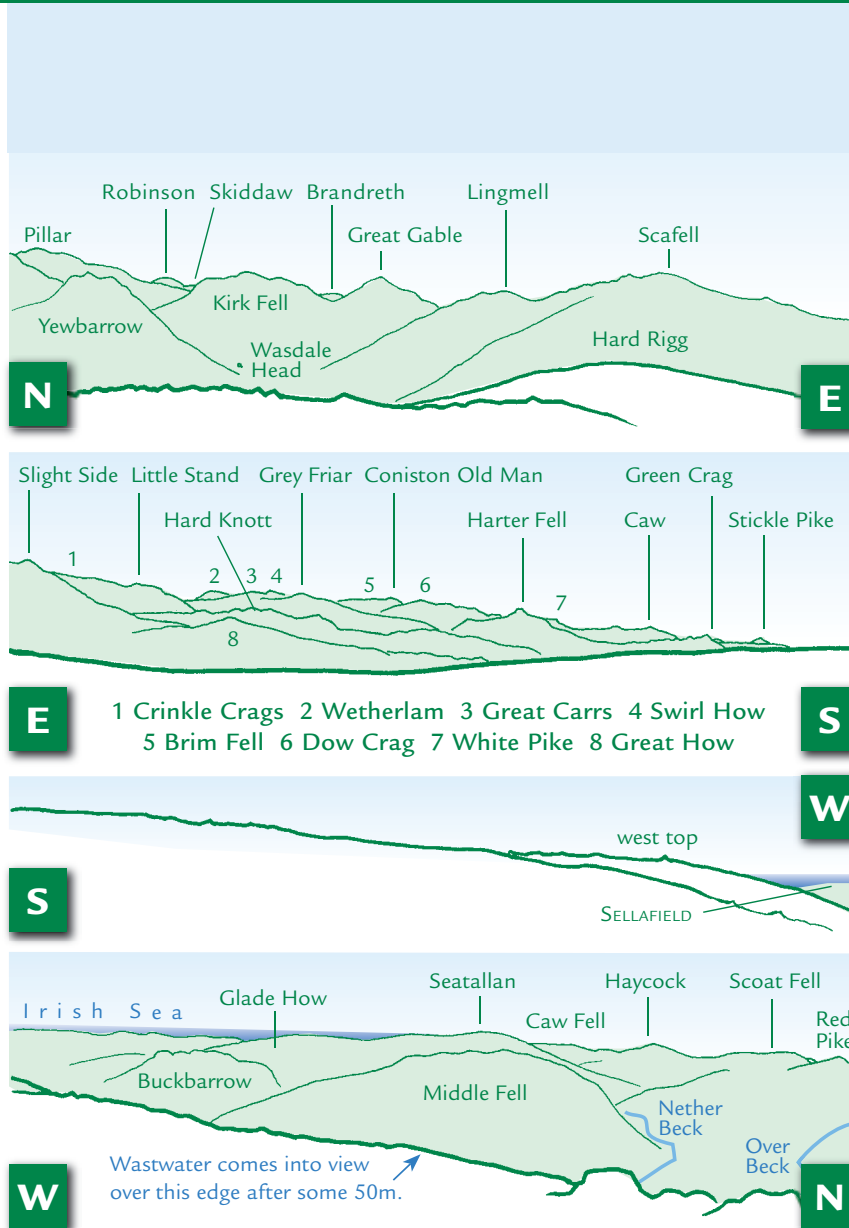

PANORAMA from Illgill Head (GR169049) 609m

This graphic is an extract from **The Mid-Western Fells**, volume four in the **Lakeland Fellranger** series published in April 2008 by Cicerone Press