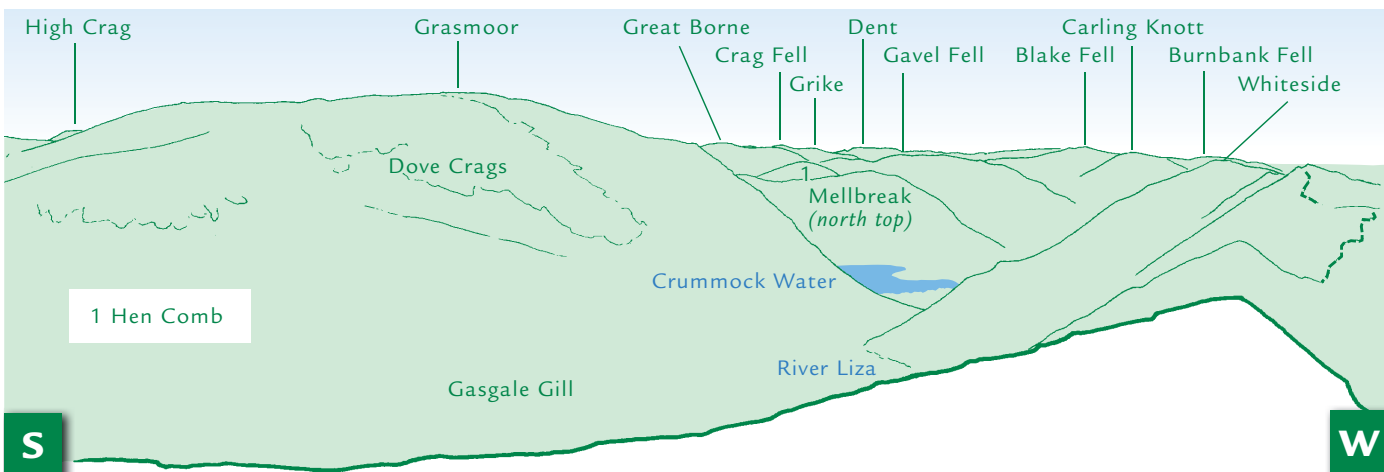

PANORAMA from Hopegill Head (GR 186222)

This graphic is an extract from **The North-Western Fells**, volume six in the **Lakeland Fellranger** series to be published in April 2011 by Cicerone Press Ltd