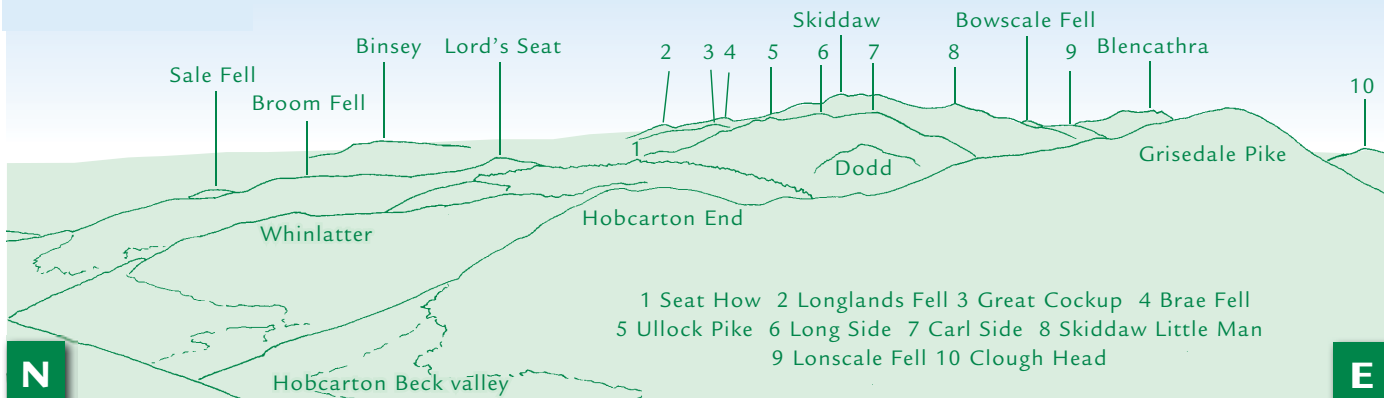

PANORAMA from Hopegill Head (GR 186222)

This graphic is an extract from **The North-Western Fells**, volume six in the **Lakeland Fellranger** series to be published in April 2011 by Cicerone Press Ltd