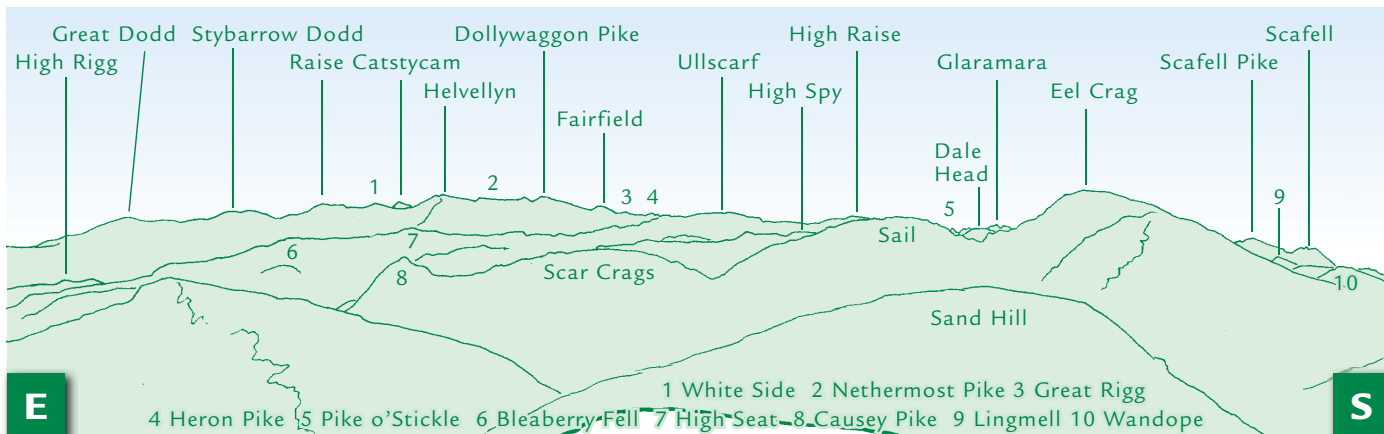

PANORAMA from Hopegill Head (GR 186222)

This graphic is an extract from **The North-Western Fells**, volume six in the **Lakeland Fellranger** series to be published in April 2011 by Cicerone Press Ltd