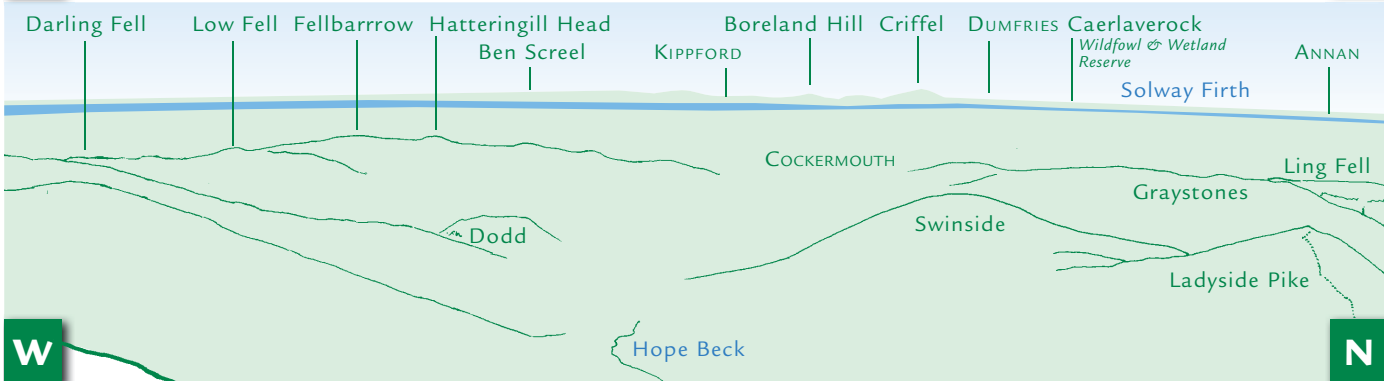

PANORAMA from Hopegill Head (GR 186222)

This graphic is an extract from **The North-Western Fells**, volume six in the **Lakeland Fellranger** series to be published in April 2011 by Cicerone Press Ltd