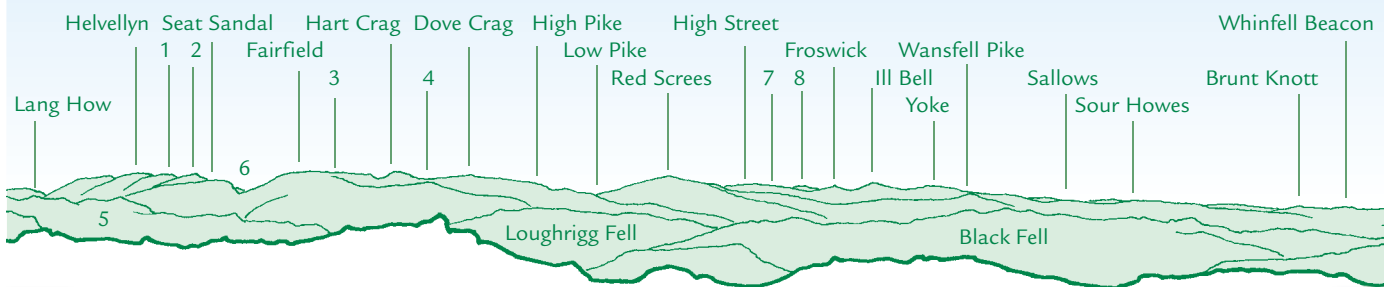

PANORAMA from Holme Fell (GR315006) 317m

N

1 Nethermost Pike 2 Dollywaggon Pike 3 Great Rigg 4 Heron Pike
5 Silver How 6 Grisedale Hause 7 Thornthwaite Crag 8 Mardale Ill Bell

E

E

S

S

W

W

N

1 Loft Crag 2 High Raise 3 Steel Fell

This graphic is an extract from **The Southern Fells**, volume three in the **Lakeland Fellranger** series published in April 2008 by Cicerone Press