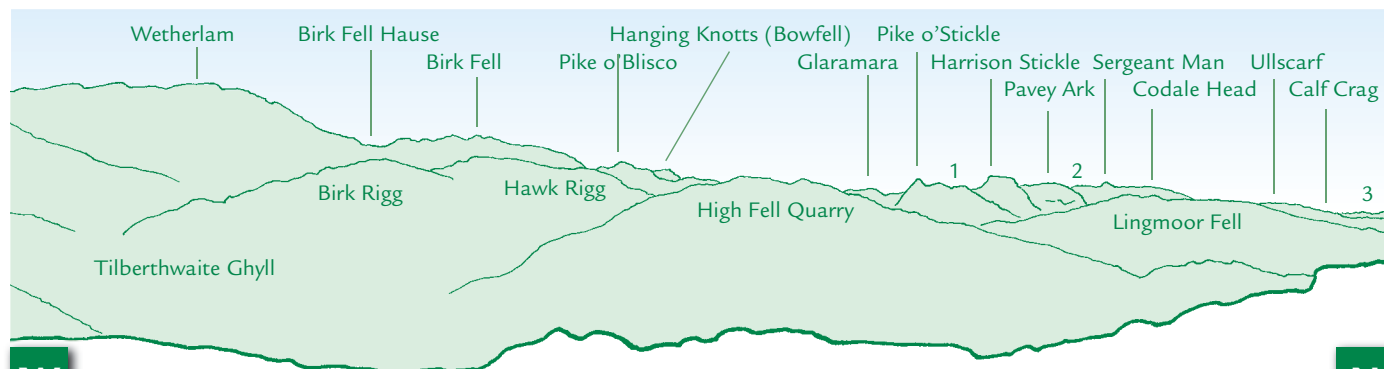

PANORAMA from Holme Fell (GR315006) 317m

N

1 Nethermost Pike 2 Dollywaggon Pike 3 Great Rigg 4 Heron Pike
5 Silver How 6 Grisedale Hause 7 Thornthwaite Crag 8 Mardale Ill Bell

E

E

S

S

W

W

N

1 Loft Crag 2 High Raise 3 Steel Fell

This graphic is an extract from **The Southern Fells**, volume three in the **Lakeland Fellranger** series published in April 2008 by Cicerone Press