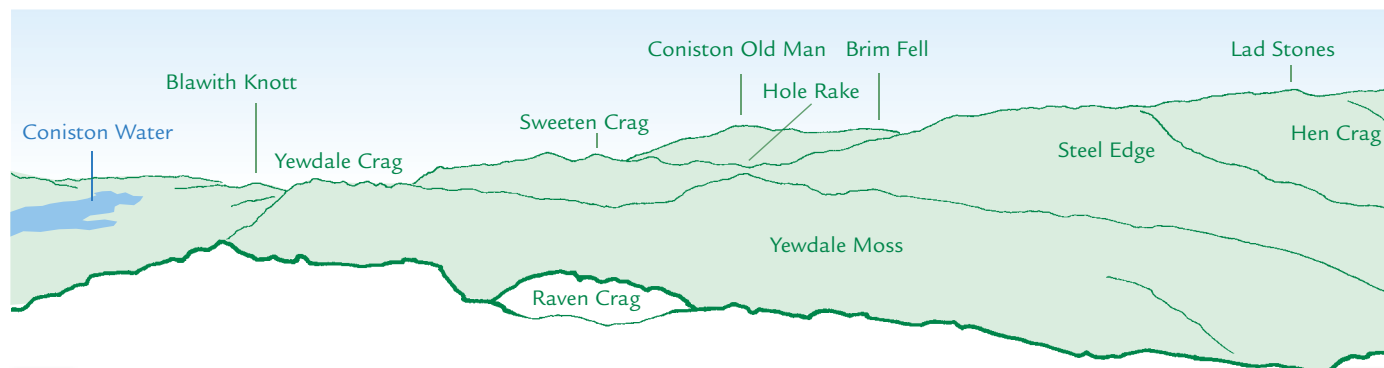

PANORAMA from Holme Fell (GR315006) 317m

N

1 Nethermost Pike 2 Dollywaggon Pike 3 Great Rigg 4 Heron Pike
5 Silver How 6 Grisedale Hause 7 Thornthwaite Crag 8 Mardale Ill Bell

E

E

S

S

W

W

N

1 Loft Crag 2 High Raise 3 Steel Fell

This graphic is an extract from **The Southern Fells**, volume three in the **Lakeland Fellranger** series published in April 2008 by Cicerone Press