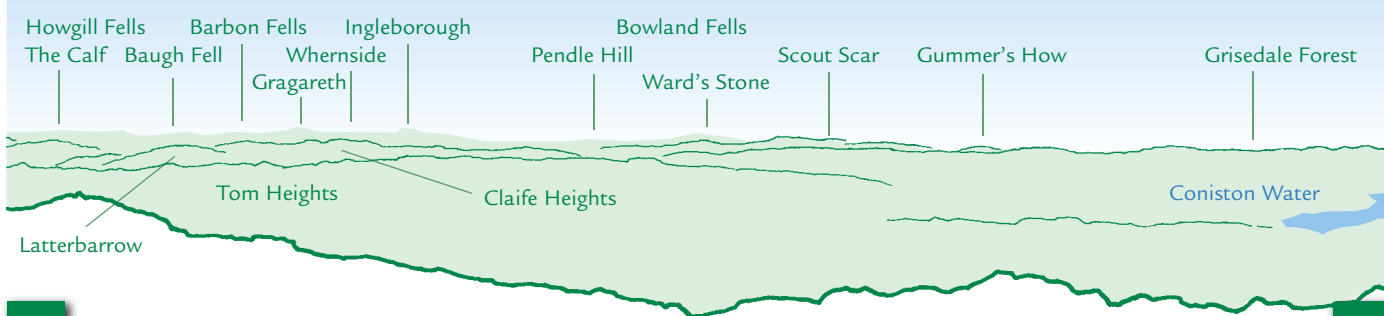

PANORAMA from Holme Fell (GR315006) 317m

N

1 Nethermost Pike 2 Dollywaggon Pike 3 Great Rigg 4 Heron Pike
5 Silver How 6 Grisedale Hause 7 Thornthwaite Crag 8 Mardale Ill Bell

E

E

S

S

W

W

N

1 Loft Crag 2 High Raise 3 Steel Fell

This graphic is an extract from **The Southern Fells**, volume three in the **Lakeland Fellranger** series published in April 2008 by Cicerone Press