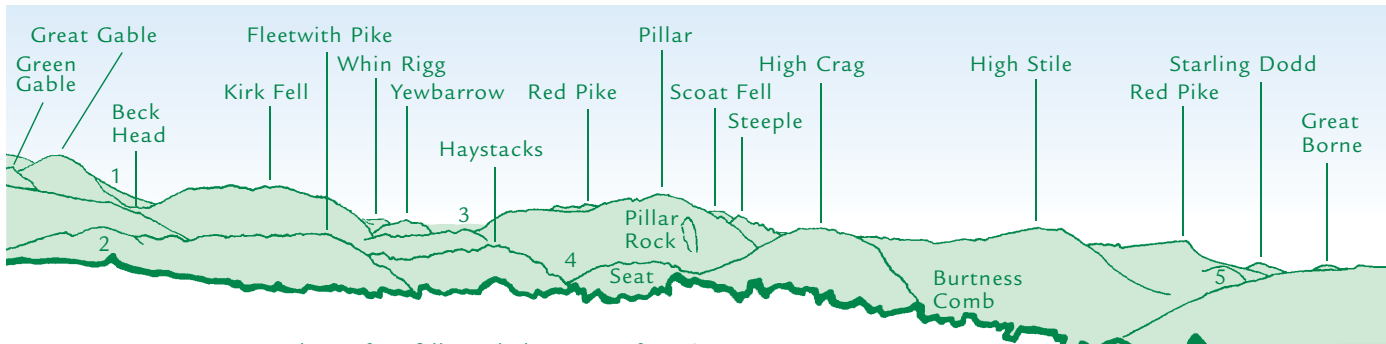

# PANORAMA from Hindscarth (GR 216165)

- N** 1 Ullock Pike 2 Long Side 3 Carl Side  
4 Carrock Fell 5 Derwent Water 6 Catbells 7 Bleaberry Fell 8 Watson's Dodd 9 Stybarrow Dodd **E**

- E** 1 High Tove 2 Catstycam 3 Helvellyn Lower Man 4 Nethermost Pike 5 Fairfield  
6 Bell Crag 7 High Crag 8 Bessyboot 9 Rosthwaite High Fell 10 Allen Crag 11 Base Brown **S**

- S** 1 eastern slopes of Scafell 2 Black Star top of Honister Crag  
3 Looking Stead 4 Scarth Gap 5 Dodd **W**

- W** **N**

This graphic is an extract from **The North-Western Fells**, volume six in the **Lakeland Fellranger** series to be published in April 2011 by Cicerone Press Ltd