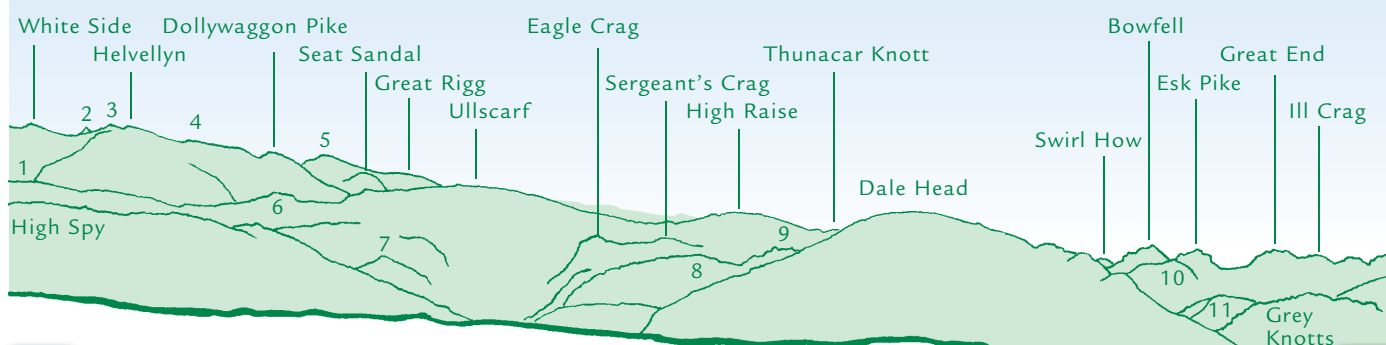

# PANORAMA from Hindscarth (GR 216165)

- N** 1 Ullock Pike 2 Long Side 3 Carl Side  
4 Carrock Fell 5 Derwent Water 6 Catbells 7 Bleaberry Fell 8 Watson's Dodd 9 Stybarrow Dodd **E**

- E** 1 High Tove 2 Catstycam 3 Helvellyn Lower Man 4 Nethermost Pike 5 Fairfield  
6 Bell Crag 7 High Crag 8 Bessyboot 9 Rosthwaite High Fell 10 Allen Crag 11 Base Brown **S**

- S** 1 eastern slopes of Scafell 2 Black Star top of Honister Crag  
3 Looking Stead 4 Scarth Gap 5 Dodd **W**

- W** **N**

This graphic is an extract from **The North-Western Fells**, volume six in the **Lakeland Fellranger** series to be published in April 2011 by Cicerone Press Ltd