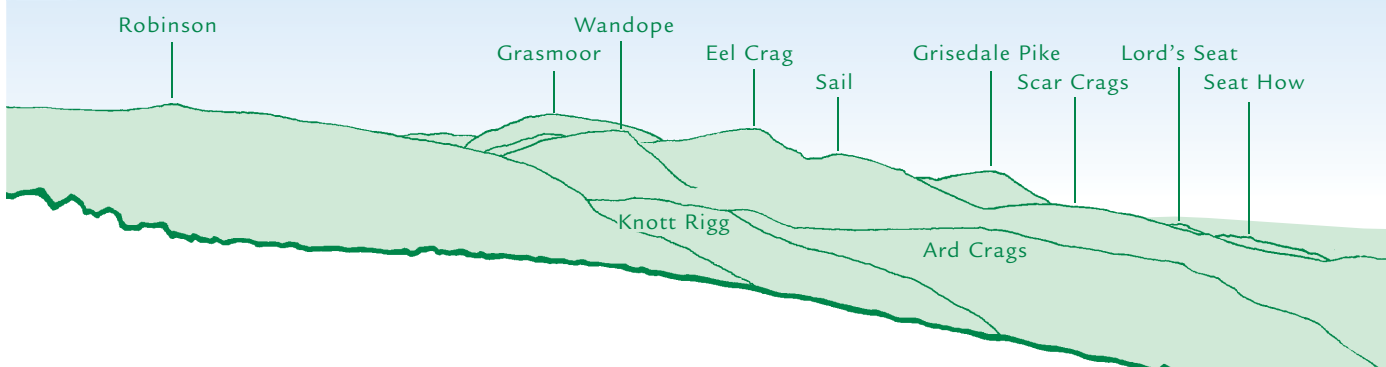

# PANORAMA from Hindscarth (GR 216165)

- N** 1 Ullock Pike 2 Long Side 3 Carl Side  
4 Carrock Fell 5 Derwent Water 6 Catbells 7 Bleaberry Fell 8 Watson's Dodd 9 Stybarrow Dodd **E**

- E** 1 High Tove 2 Catstycam 3 Helvellyn Lower Man 4 Nethermost Pike 5 Fairfield  
6 Bell Crag 7 High Crag 8 Bessyboot 9 Rosthwaite High Fell 10 Allen Crag 11 Base Brown **S**

- S** 1 eastern slopes of Scafell 2 Black Star top of Honister Crag  
3 Looking Stead 4 Scarth Gap 5 Dodd **W**

- W** **N**

This graphic is an extract from **The North-Western Fells**, volume six in the **Lakeland Fellranger** series to be published in April 2011 by Cicerone Press Ltd