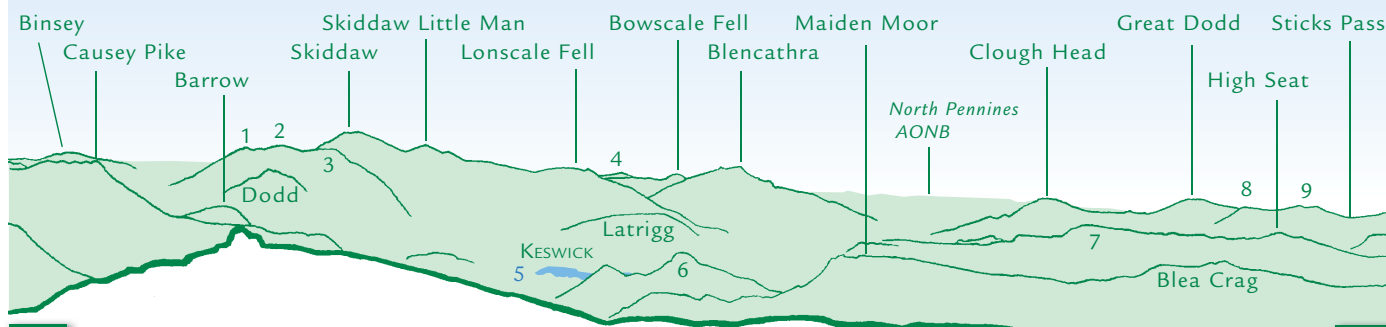

# PANORAMA from Hindscarth (GR 216165)

- N** 1 Ullock Pike 2 Long Side 3 Carl Side  
4 Carrock Fell 5 Derwent Water 6 Catbells 7 Bleaberry Fell 8 Watson's Dodd 9 Stybarrow Dodd **E**

- E** 1 High Tove 2 Catstycam 3 Helvellyn Lower Man 4 Nethermost Pike 5 Fairfield  
6 Bell Crag 7 High Crag 8 Bessyboot 9 Rosthwaite High Fell 10 Allen Crag 11 Base Brown **S**

- S** 1 eastern slopes of Scafell 2 Black Star top of Honister Crag  
3 Looking Stead 4 Scarth Gap 5 Dodd **W**

- W** **N**

This graphic is an extract from **The North-Western Fells**, volume six in the **Lakeland Fellranger** series to be published in April 2011 by Cicerone Press Ltd