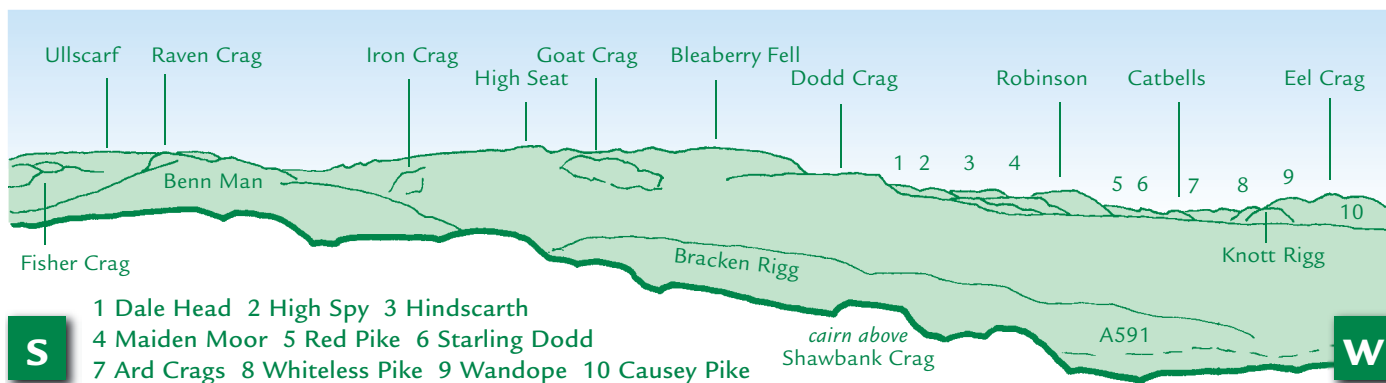

PANORAMA from High Rigg (GR309220) 355m

This graphic is an extract from **The Central Fells**, volume one in the **Lakeland Fellranger** series published in April 2008 by Cicerone Press