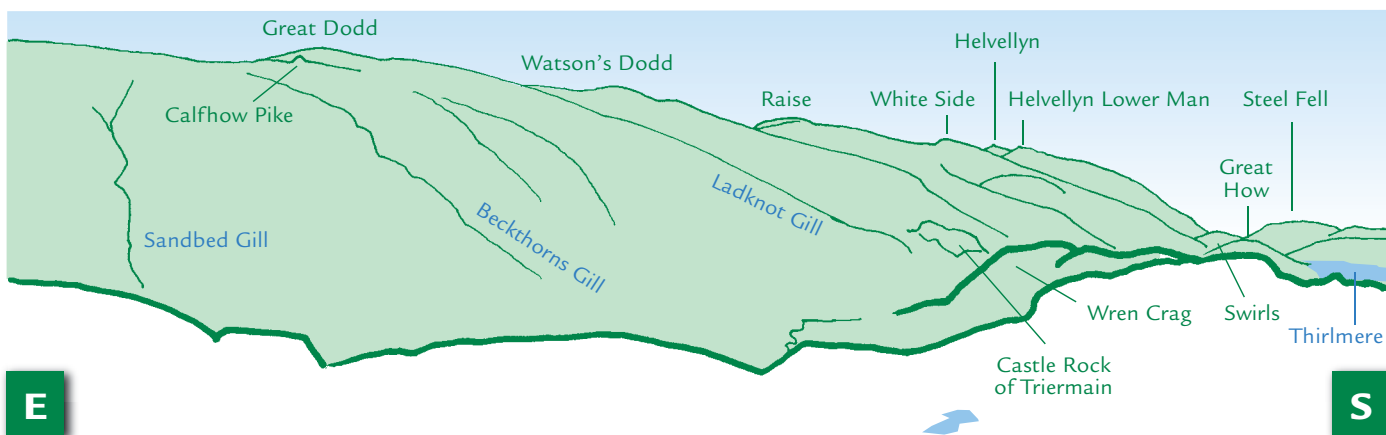

PANORAMA from High Rigg (GR309220) 355m

This graphic is an extract from **The Central Fells**, volume one in the **Lakeland Fellranger** series published in April 2008 by Cicerone Press