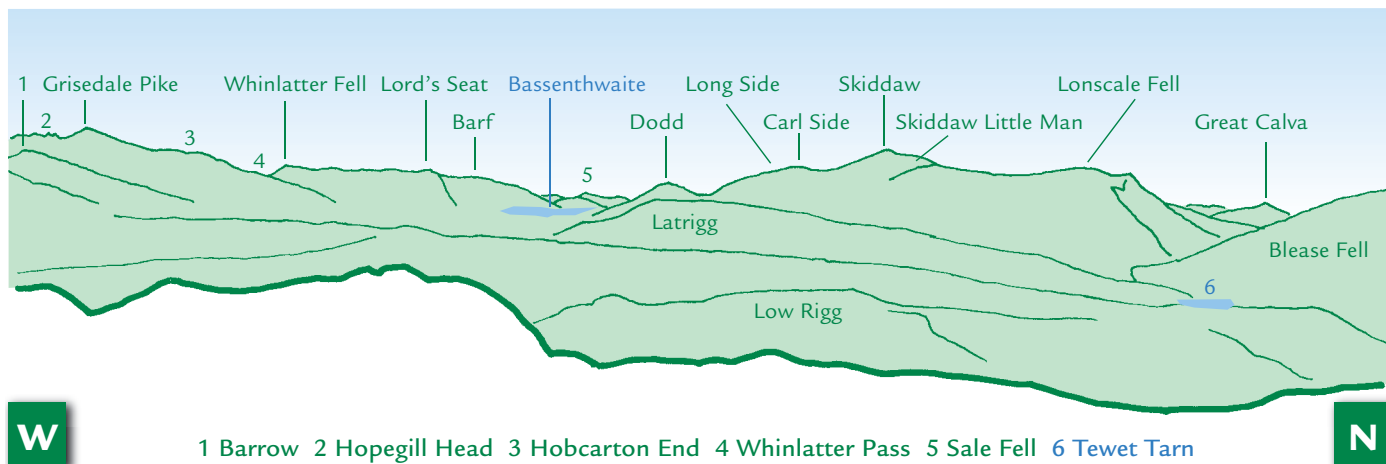

PANORAMA from High Rigg (GR309220) 355m

This graphic is an extract from **The Central Fells**, volume one in the **Lakeland Fellranger** series published in April 2008 by Cicerone Press