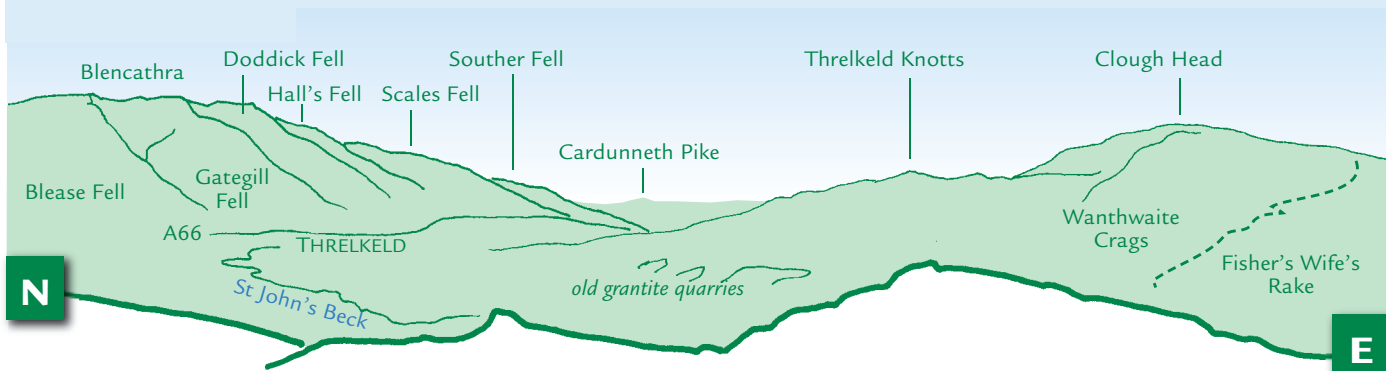

PANORAMA from High Rigg (GR309220) 355m

This graphic is an extract from **The Central Fells**, volume one in the **Lakeland Fellranger** series published in April 2008 by Cicerone Press