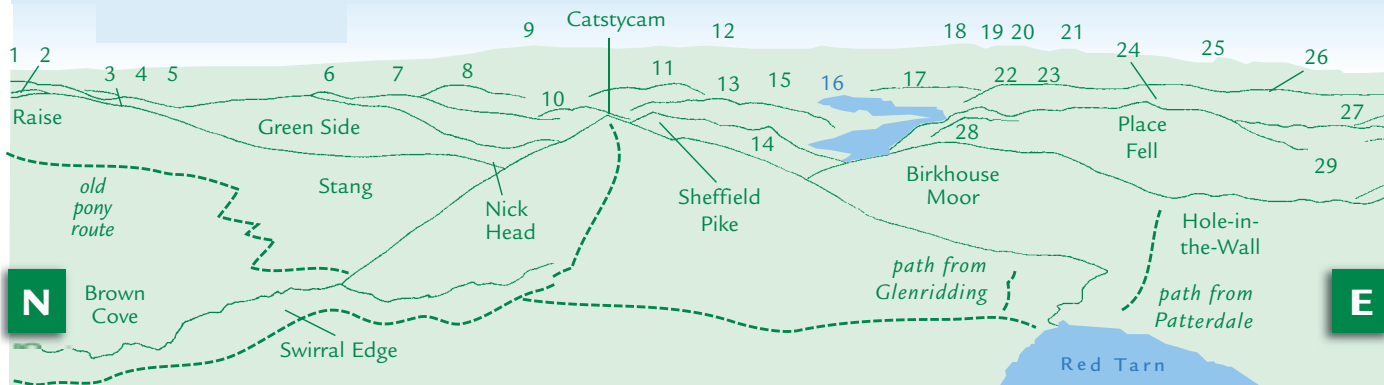

PANORAMA from Helvellyn (GR342152) 950m

1. 1 Great Dodd 2 Stybarrow Dodd 3 Souther Fell 4 Randerside 5 CARLISLE
   6 Hart Side 7 Birkett Fell 8 Great Mell Fell 9 King's Forest of Geltsdale 10 Common Fell 11 Little Mell Fell
   12 Hartside Pass 13 Gowbarrow Fell 14 Heron Pike 15 PENRITH 16 Ullswater 17 Heughscar Hill 18 Cross Fell
   19 Little Dun Fell 20 Great Dun Fell 21 Knock Fell 22 Arthur's Pike 23 Bonscale Pike 24 Loadpot Hill
   25 Mickle Fell 26 Wether Hill 27 The Nab 28 Birk Fell 29 Boardale Hause