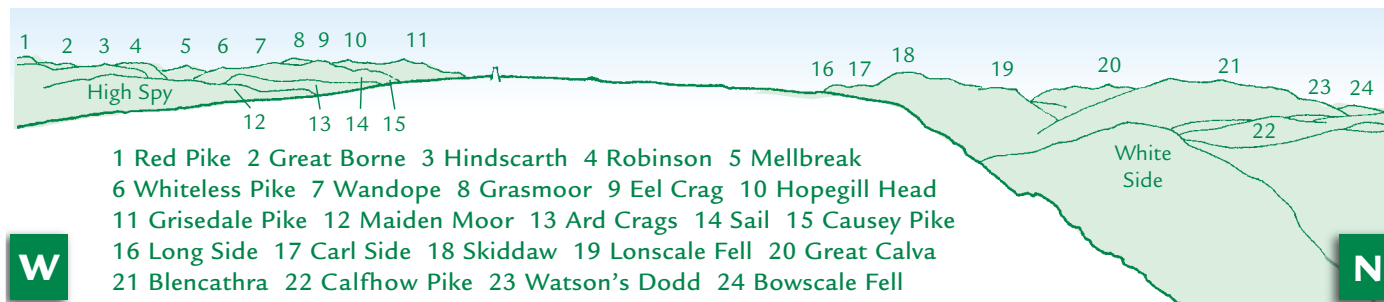

# PANORAMA from Helvellyn (GR342152) 950m

- 1 Great Dodd 2 Stybarrow Dodd 3 Souther Fell 4 Randerside 5 CARLISLE  
 6 Hart Side 7 Birkett Fell 8 Great Mell Fell 9 King's Forest of Geltsdale 10 Common Fell 11 Little Mell Fell  
 12 Hartside Pass 13 Gowbarrow Fell 14 Heron Pike 15 PENRITH 16 Ullswater 17 Heughscar Hill 18 Cross Fell  
 19 Little Dun Fell 20 Great Dun Fell 21 Knock Fell 22 Arthur's Pike 23 Bonscale Pike 24 Loadpot Hill  
 25 Mickle Fell 26 Wether Hill 27 The Nab 28 Birk Fell 29 Boardale Hause

- 1 High Raise 2 Nine Standards Rigg 3 Rampsgill Head 4 Wild Boar Fell  
 5 High Street 6 Thornthwaite Crag 7 The Calf (highest point on Howgill Fells)  
 8 Kentmere Pike 9 Caudale Moor 10 Froswick 11 Ill Bell 12 Yoke  
 13 Ingleborough 14 Angletarn Pikes 15 Angle Tarn 16 Birks continued below...

- 1 Red Pike 2 Great Borne 3 Hindscarth 4 Robinson 5 Mellbreak  
 6 Whiteless Pike 7 Wandope 8 Grasmoor 9 Eel Crag 10 Hopegill Head  
 11 Grisedale Pike 12 Maiden Moor 13 Ard Craggs 14 Sail 15 Causey Pike  
 16 Long Side 17 Carl Side 18 Skiddaw 19 Lonscale Fell 20 Great Calva  
 21 Blencathra 22 Calfhow Pike 23 Watson's Dodd 24 Bowscale Fell