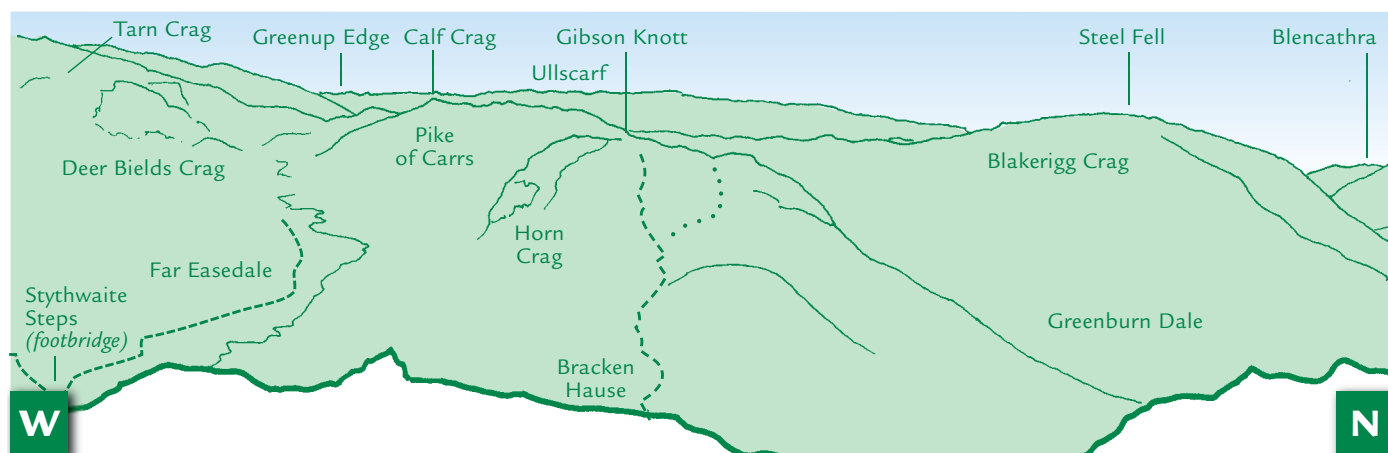

PANORAMA from Helm Crag (GR325094) 405m

This graphic is an extract from **The Central Fells**,
volume one in the **Lakeland Fellranger** series published in April 2008 by Cicerone Press