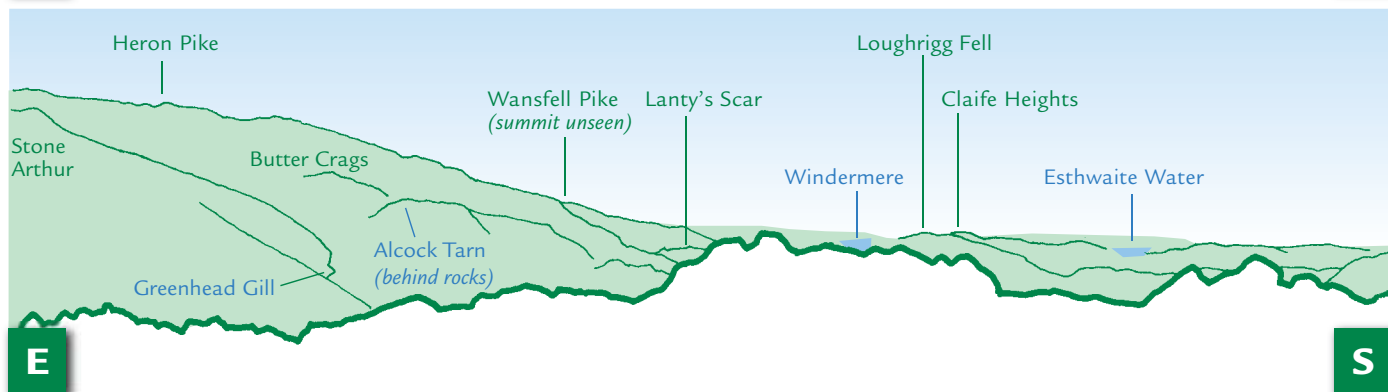

PANORAMA from Helm Crag (GR325094) 405m

This graphic is an extract from **The Central Fells**,
volume one in the **Lakeland Fellranger** series published in April 2008 by Cicerone Press