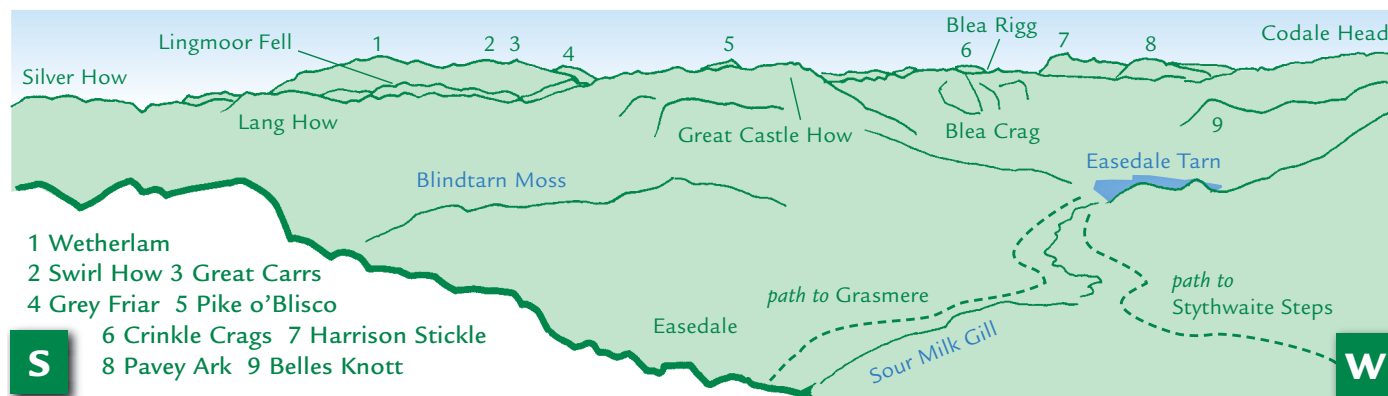

PANORAMA from Helm Crag (GR325094) 405m

This graphic is an extract from **The Central Fells**,
volume one in the **Lakeland Fellranger** series published in April 2008 by Cicerone Press