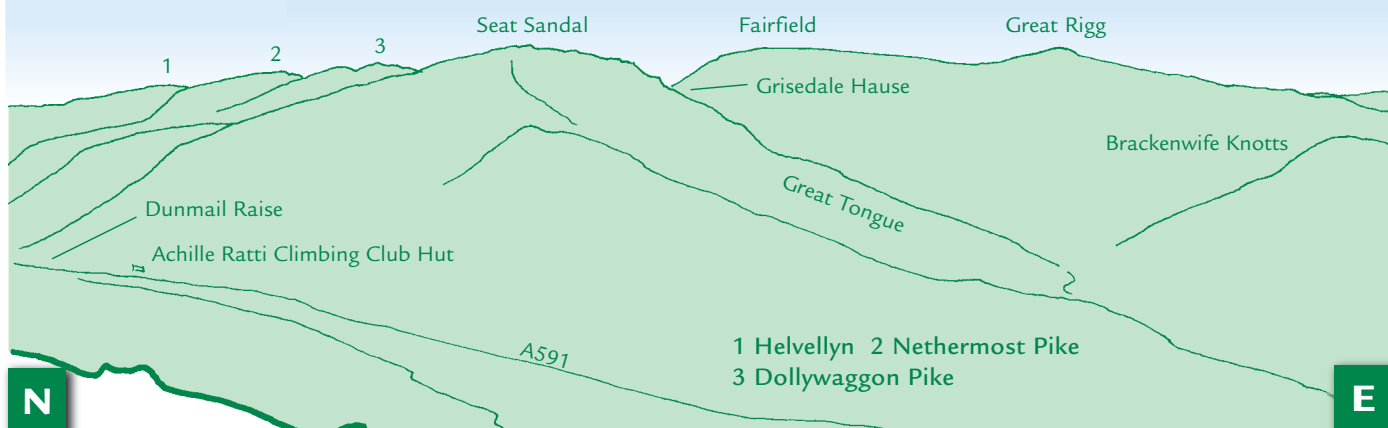

PANORAMA from Helm Crag (GR325094) 405m

This graphic is an extract from **The Central Fells**,
volume one in the **Lakeland Fellranger** series published in April 2008 by Cicerone Press