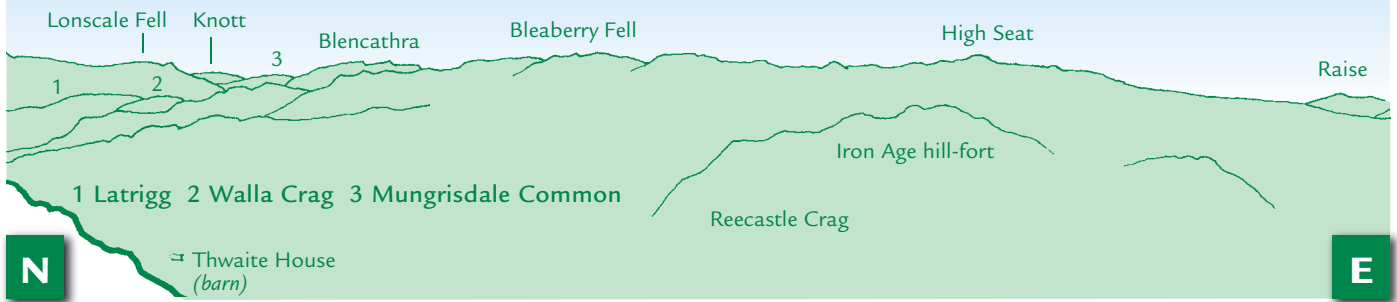

# PANORAMA from Heather Knott (GR268172) 415m

This graphic is an extract from **The Central Fells**, volume one in the **Lakeland Fellranger** series published in April 2008 by Cicerone Press