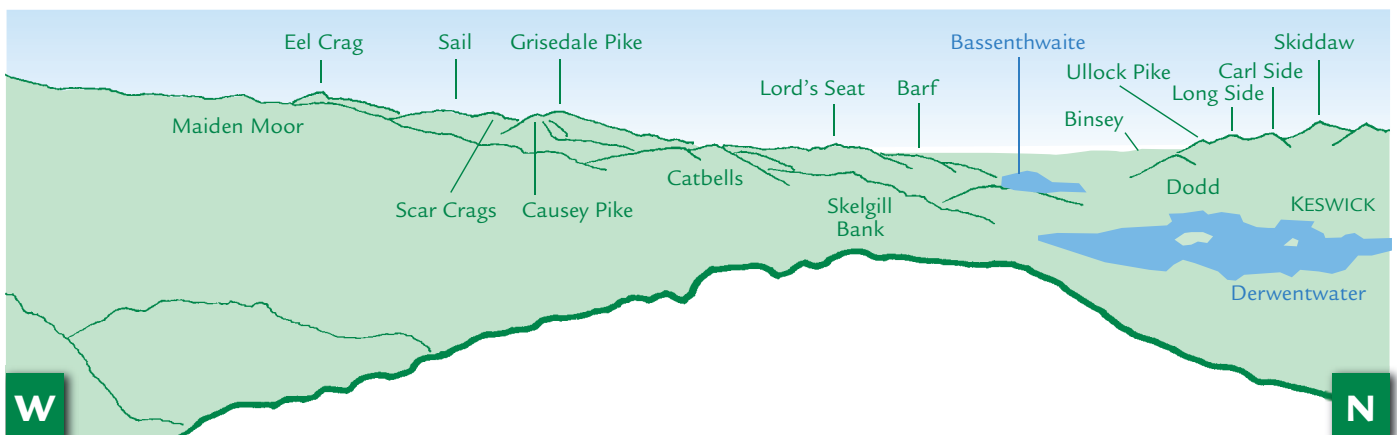

# PANORAMA from Heather Knott (GR268172) 415m

This graphic is an extract from **The Central Fells**, volume one in the **Lakeland Fellranger** series published in April 2008 by Cicerone Press