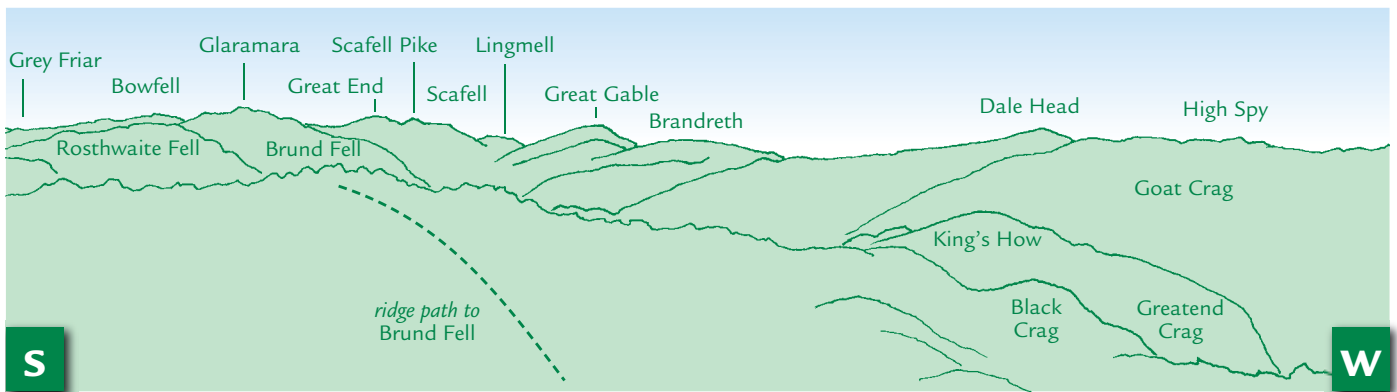

# PANORAMA from Heather Knott (GR268172) 415m

This graphic is an extract from **The Central Fells**, volume one in the **Lakeland Fellranger** series published in April 2008 by Cicerone Press