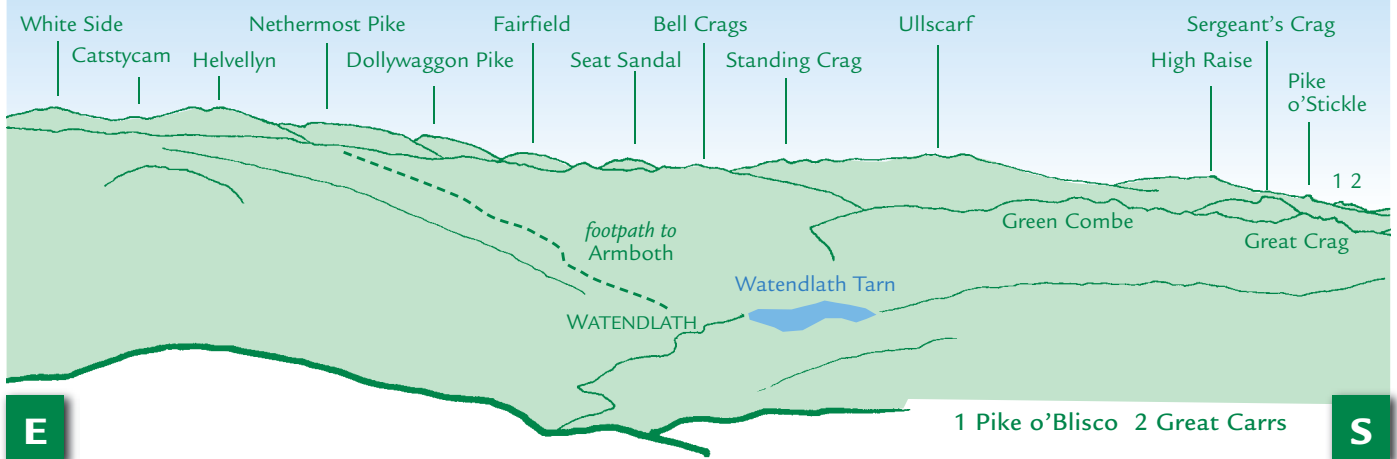

# PANORAMA from Heather Knott (GR268172) 415m

This graphic is an extract from **The Central Fells**, volume one in the **Lakeland Fellranger** series published in April 2008 by Cicerone Press