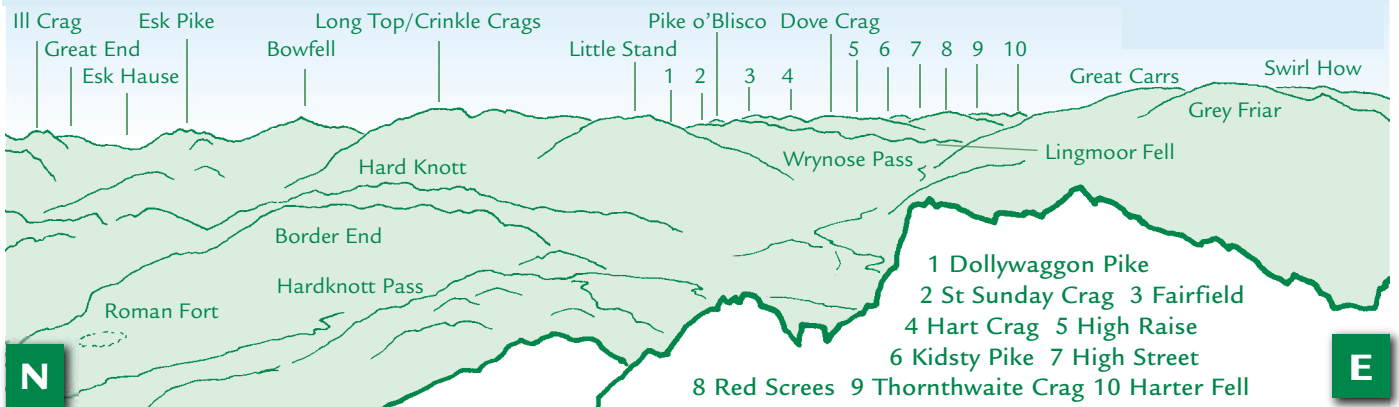

PANORAMA from Harter Fell (GR218997) 653m

This graphic is an extract from **The Southern Fells**, volume three in the **Lakeland Fellranger** series published in April 2008 by Cicerone Press