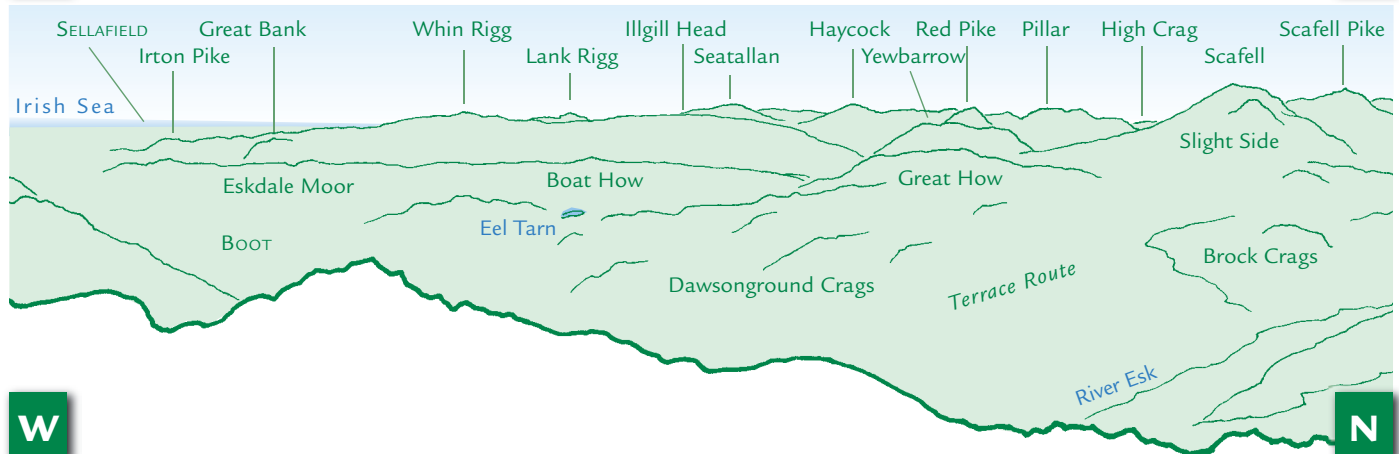

PANORAMA from Harter Fell (GR218997) 653m

This graphic is an extract from **The Southern Fells**, volume three in the **Lakeland Fellranger** series published in April 2008 by Cicerone Press