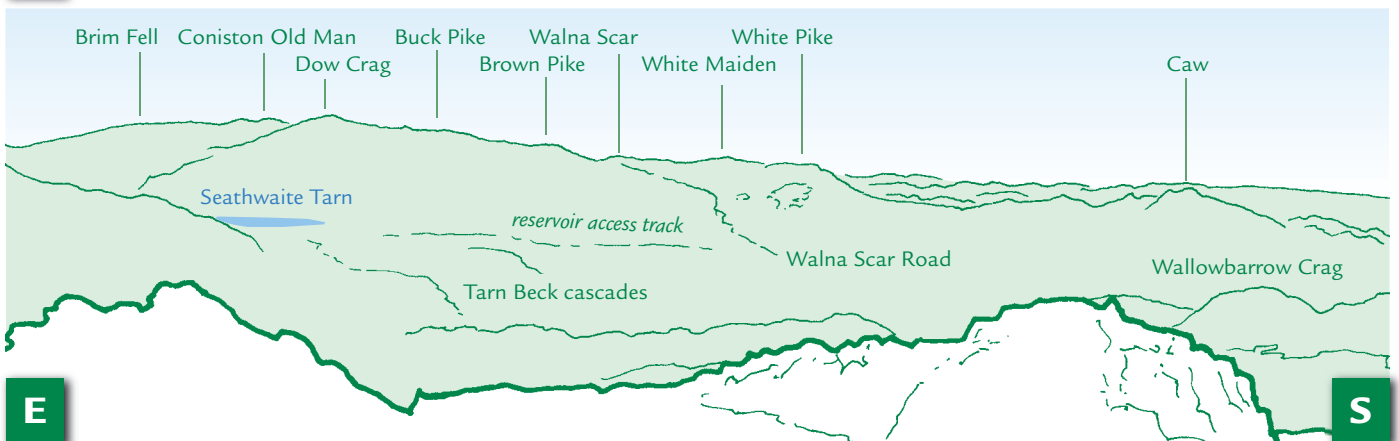

PANORAMA from Harter Fell (GR218997) 653m

This graphic is an extract from **The Southern Fells**, volume three in the **Lakeland Fellranger** series published in April 2008 by Cicerone Press