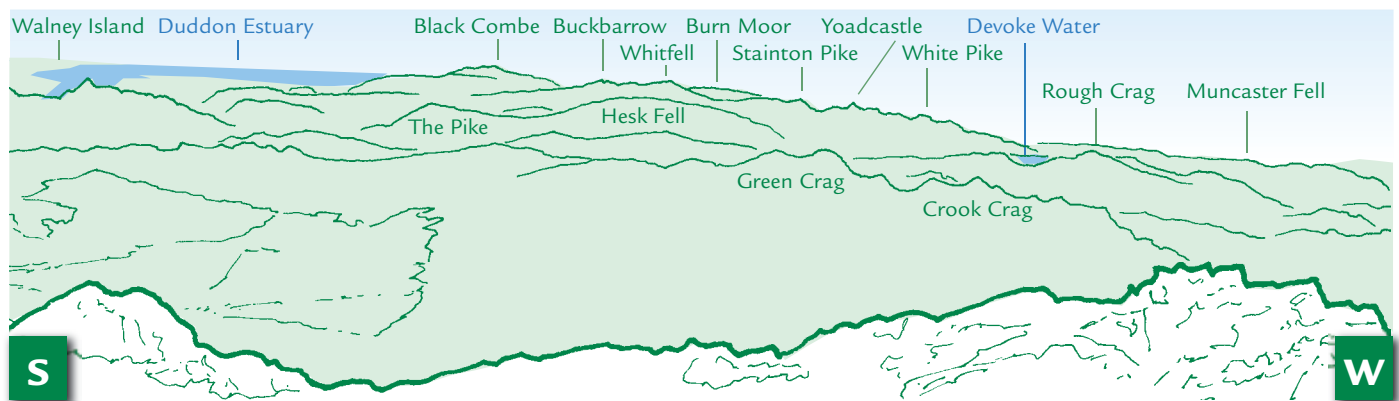

PANORAMA from Harter Fell (GR218997) 653m

This graphic is an extract from **The Southern Fells**, volume three in the **Lakeland Fellranger** series published in April 2008 by Cicerone Press