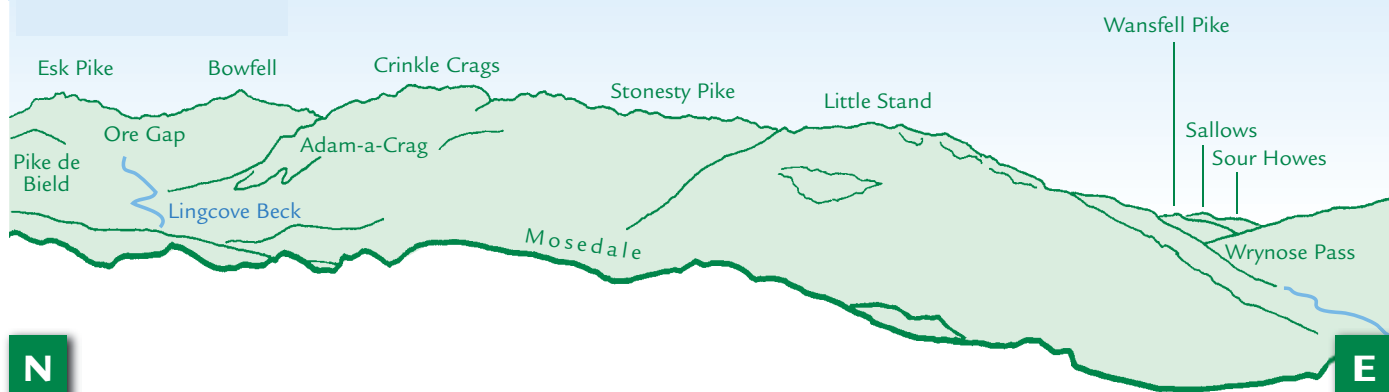

PANORAMA from Hard Knott (GR233024) 552m

This graphic is an extract from **The Mid-Western Fells**, volume four in the **Lakeland Fellranger** series published in April 2008 by Cicerone Press