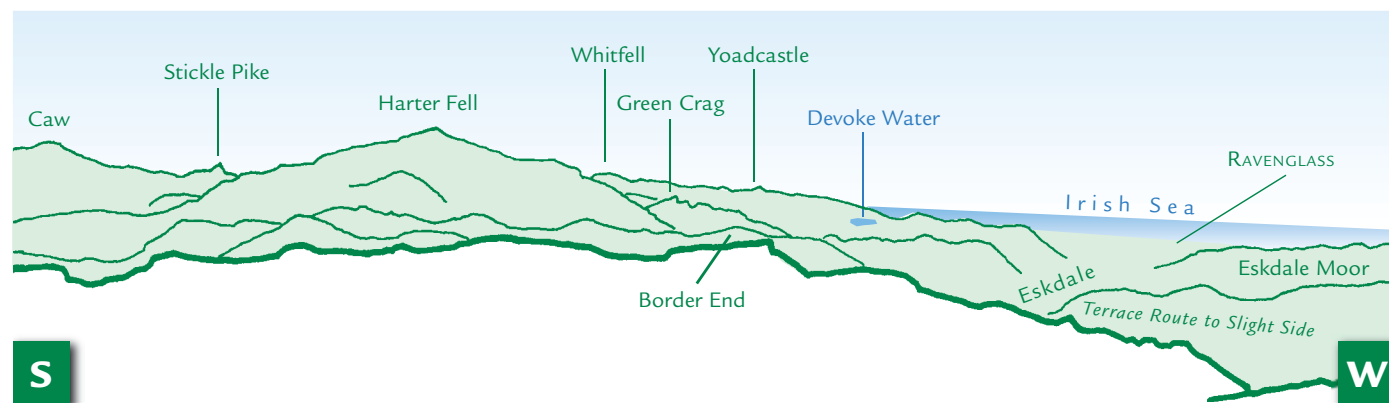

PANORAMA from Hard Knott (GR233024) 552m

This graphic is an extract from **The Mid-Western Fells**, volume four in the **Lakeland Fellranger** series published in April 2008 by Cicerone Press