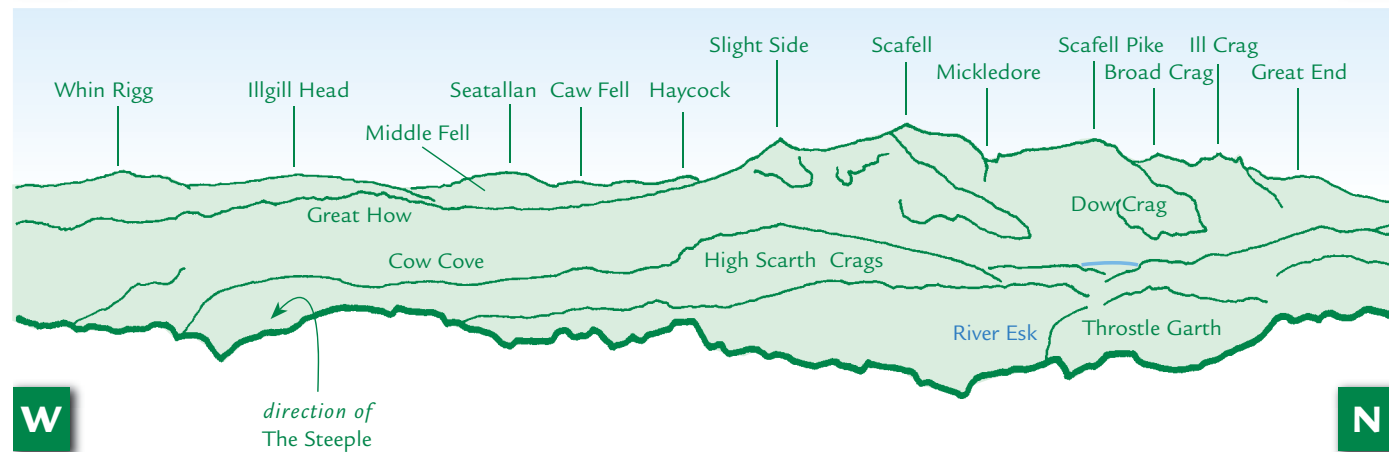

PANORAMA from Hard Knott (GR233024) 552m

This graphic is an extract from **The Mid-Western Fells**, volume four in the **Lakeland Fellranger** series published in April 2008 by Cicerone Press