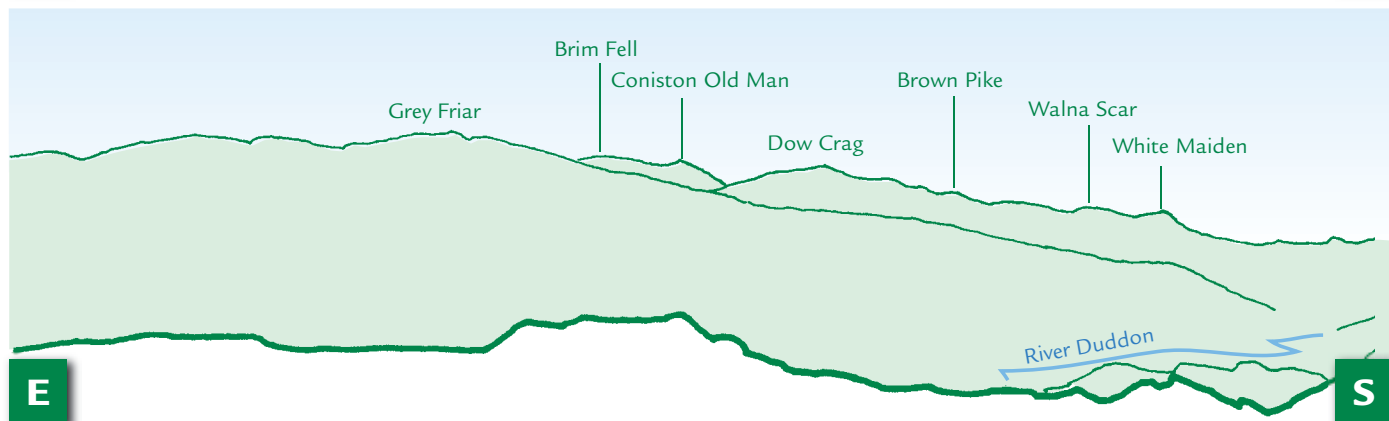

PANORAMA from Hard Knott (GR233024) 552m

This graphic is an extract from **The Mid-Western Fells**, volume four in the **Lakeland Fellranger** series published in April 2008 by Cicerone Press