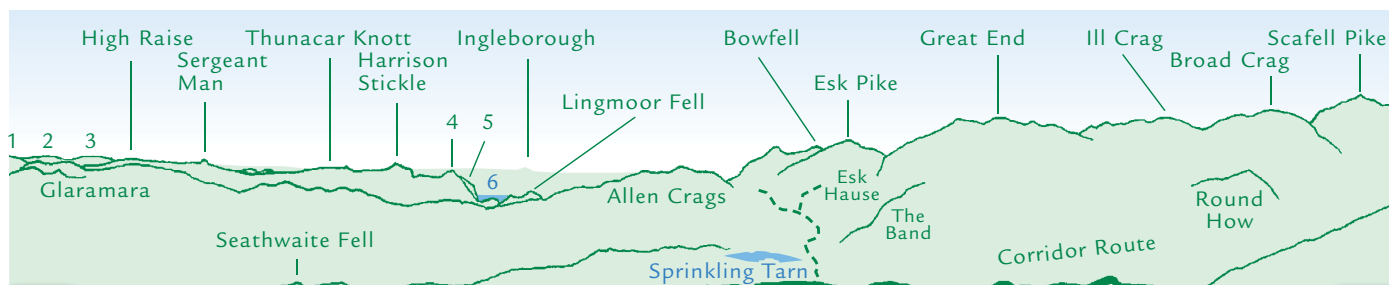

PANORAMA from Green Gable (GR 21501070)

- 1 Ullock Pike 2 Longside Edge 3 Carl Side
 4 Skiddaw Little Man 5 High Spy 6 Latrigg
 7 Mungrisdale Common 8 Walla Crag 9 Castle Crag 10 King's How 11 Bleaberry Fell 12 High Seat
 13 Great Crag 14 Bessyboot 15 Bell Crag 16 High Saddle 17 Rosthwaite Cam 18 Rosthwaite High Fell
 19 Dollywaggon Pike 20 High Raise 21 Seat Sandal 22 High Street

N

E

- 1 Great Rigg 2 Thornthwaite Crag 3 Red Screes 4 Pike o'Stickle 5 Loft Crag 6 Windermere

E

S

S

W

- 1 Crummock Water
 2 Rannerdale Knotts 3 Buttermere 4 High Snockrigg

W

N

This graphic is an extract from **The Western Fells**, volume five in the **Lakeland Fellranger** series scheduled to be published in Spring 2011 by Cicerone Press Ltd