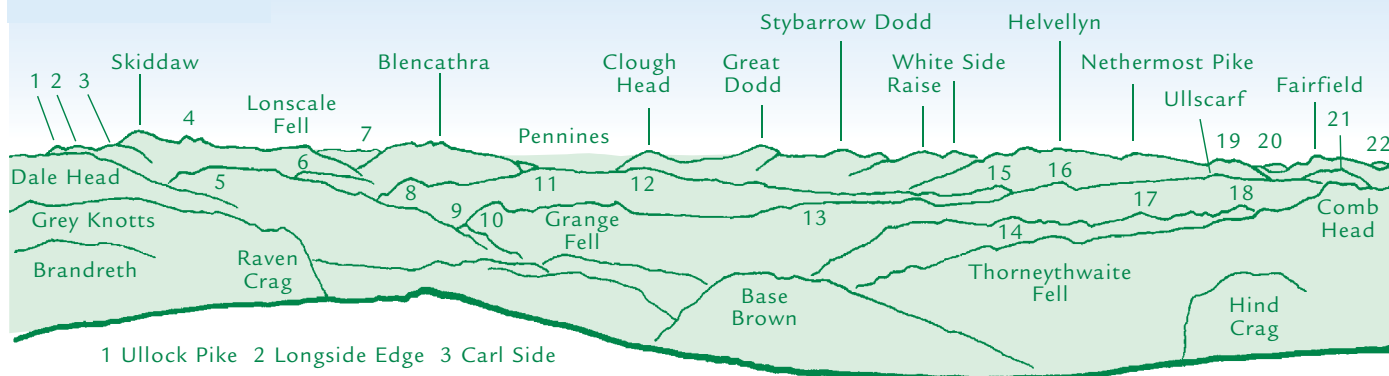

PANORAMA from Green Gable (GR 21501070)

- 1 Ullock Pike 2 Longside Edge 3 Carl Side
 4 Skiddaw Little Man 5 High Spy 6 Latrigg
 7 Mungrisdale Common 8 Walla Crag 9 Castle Crag 10 King's How 11 Bleaberry Fell 12 High Seat
 13 Great Crag 14 Bessyboot 15 Bell Crag 16 High Saddle 17 Rosthwaite Cam 18 Rosthwaite High Fell
 19 Dollywaggon Pike 20 High Raise 21 Seat Sandal 22 High Street

N

E

- 1 Great Rigg 2 Thornthwaite Crag 3 Red Screes 4 Pike o'Stickle 5 Loft Crag 6 Windermere

E

S

S

W

- 1 Crummock Water
 2 Rannerdale Knotts 3 Buttermere 4 High Snockrigg

W

N

This graphic is an extract from **The Western Fells**, volume five in the **Lakeland Fellranger** series scheduled to be published in Spring 2011 by Cicerone Press Ltd