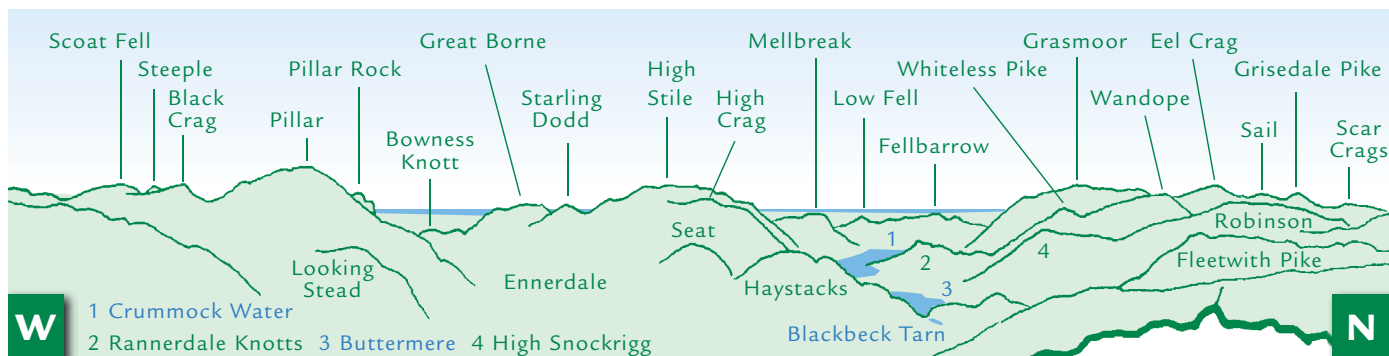

PANORAMA from Green Gable (GR 21501070)

- 1 Ullock Pike 2 Longside Edge 3 Carl Side
 4 Skiddaw Little Man 5 High Spy 6 Latrigg
 7 Mungrisdale Common 8 Walla Crag 9 Castle Crag 10 King's How 11 Bleaberry Fell 12 High Seat
 13 Great Crag 14 Bessyboot 15 Bell Crag 16 High Saddle 17 Rosthwaite Cam 18 Rosthwaite High Fell
 19 Dollywaggon Pike 20 High Raise 21 Seat Sandal 22 High Street

N

E

- 1 Great Rigg 2 Thornthwaite Crag 3 Red Screes 4 Pike o'Stickle 5 Loft Crag 6 Windermere

E

S

S

W

- 1 Crummock Water
 2 Rannerdale Knotts 3 Buttermere 4 High Snockrigg

W

N

This graphic is an extract from **The Western Fells**, volume five in the **Lakeland Fellranger** series scheduled to be published in Spring 2011 by Cicerone Press Ltd