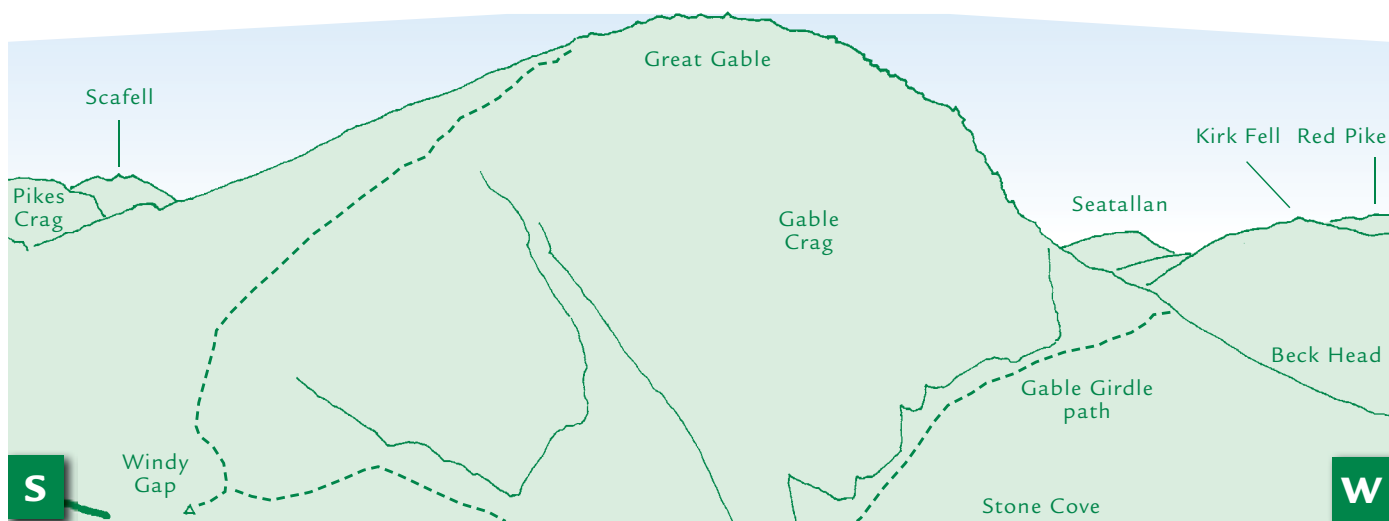

N

E

- 1 Great Rigg 2 Thornthwaite Crag 3 Red Screes 4 Pike o'Stickle 5 Loft Crag 6 Windermere

E

S

S

W

- 1 Crummock Water
 2 Rannerdale Knotts 3 Buttermere 4 High Snockrigg

W

N

This graphic is an extract from **The Western Fells**, volume five in the **Lakeland Fellranger** series scheduled to be published in Spring 2011 by Cicerone Press Ltd