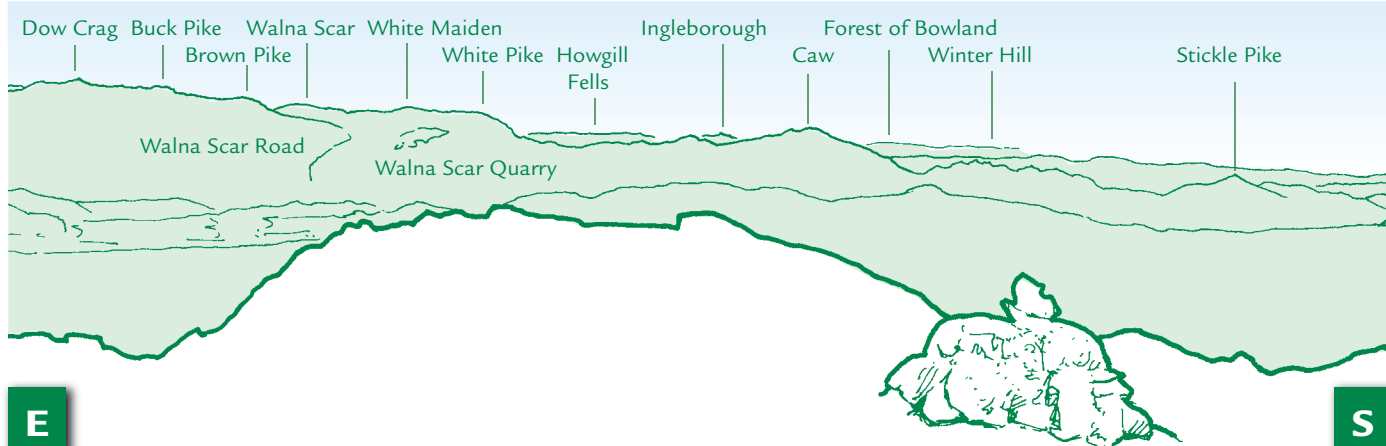

PANORAMA from Green Crag (GR200983) 489m

This graphic is an extract from **The Southern Fells**,
volume three in the **Lakeland Fellranger** series published in April 2008 by Cicerone Press