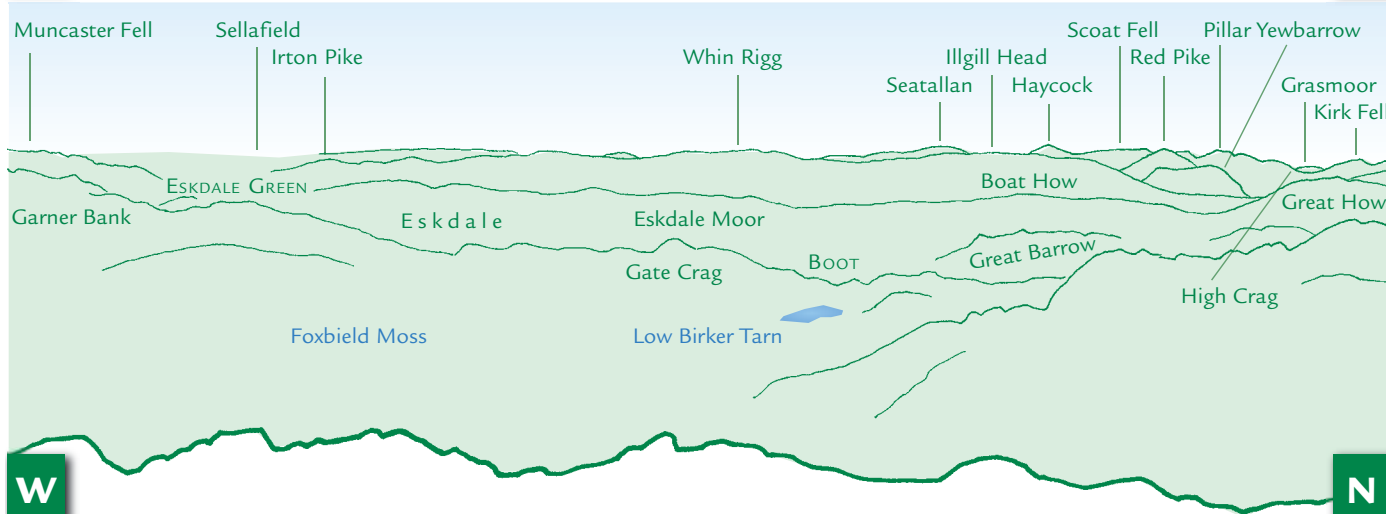

PANORAMA from Green Crag (GR200983) 489m

This graphic is an extract from **The Southern Fells**,
volume three in the **Lakeland Fellranger** series published in April 2008 by Cicerone Press