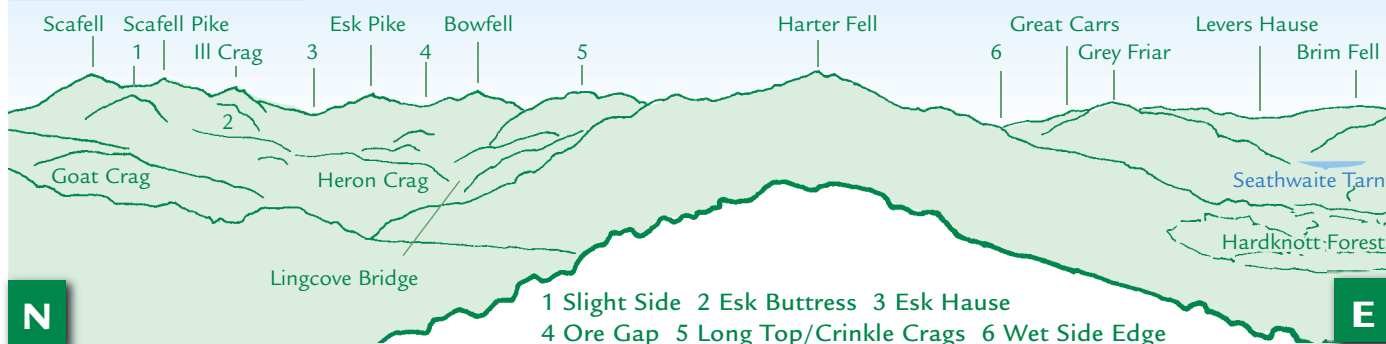

PANORAMA from Green Crag (GR200983) 489m

This graphic is an extract from **The Southern Fells**,
volume three in the **Lakeland Fellranger** series published in April 2008 by Cicerone Press