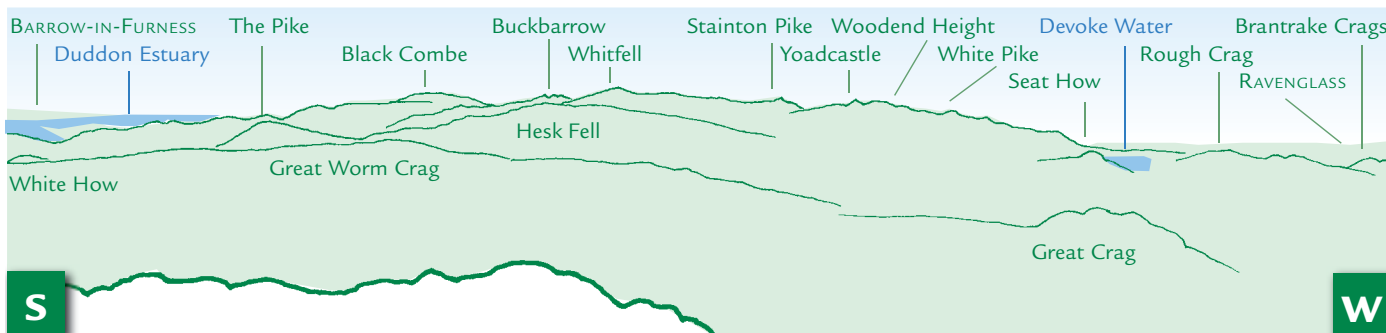

PANORAMA from Green Crag (GR200983) 489m

This graphic is an extract from **The Southern Fells**,
volume three in the **Lakeland Fellranger** series published in April 2008 by Cicerone Press