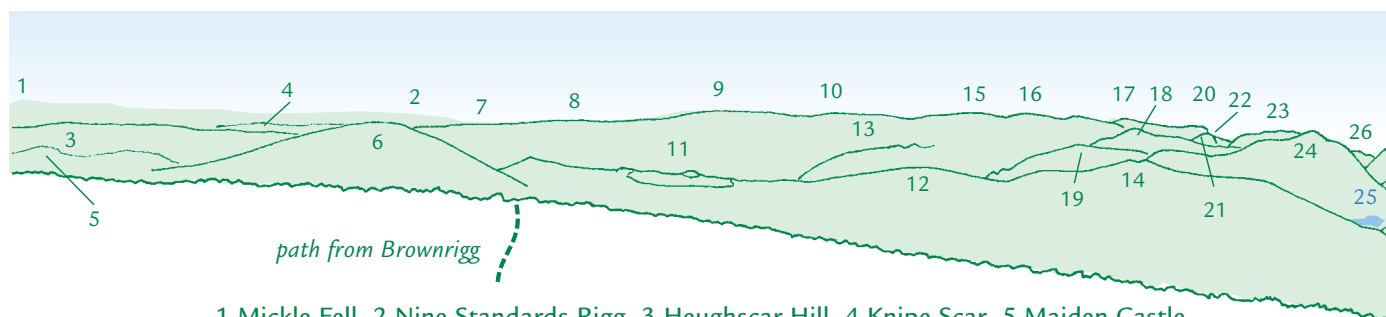

# PANORAMA from Great Mell Fell (GR397254) 537m

**N**

- 1 Greystoke Forest 2 Barrock Fell 3 PENRUDDOCK 4 Beacon Hill 5 PENRITH 6 DACRE  
7 top of highest larch tree 8 Cold Fell (King's Forest of Geltsdale) 9 Hartside Pass  
10 Melmerby Fell 11 Cross Fell 12 Little Dun Fell 13 Great Dun Fell 14 Knock Fell 15 Dufton Fell

**E**

**E**

- 1 Mickle Fell 2 Nine Standards Rigg 3 Heughscar Hill 4 Knipe Scar 5 Maiden Castle  
6 Little Mell Fell 7 Arthur's Pike 8 Bonscale Pike 9 Loadpot Hill 10 Wether Hill 11 Little Meldrum  
12 Great Meldrum 13 Steel Knotts 14 Gowbarrow Fell 15 High Raise 16 Rampsgill Head 17 High Street  
18 Rest Dodd 19 Beda Fell 20 Thornthwaite Crag 21 Gray Crag 22 Ill Bell 23 Caudale Moor  
24 Place Fell 25 Ullswater 26 Kirkstone Pass

**S**

**S**

- 1 Red Screens 2 Little Hart Crag 3 Arnison Crag 4 Keldas 5 Glenridding Dodd 6 Birks 7 Dove Crag 8 Hart Crag  
9 St Sunday Crag 10 Fairfield 11 Birkhouse Moor 12 Sheffield Pike 13 High Spying How 14 Common Fell 15 Swineside  
Knott 16 Birkett Fell 17 Hart Side 18 Catstycam 19 Helvellyn 20 Helvellyn Lower Man 21 Raise 22 Stybarrow Dodd  
23 Great Dodd 24 Randerside 25 Wolf Crags 26 Matterdale Forest 27 Calfhow Pike 28 Clough Head 29 White Pike  
30 Old Coach Road 31 Great Borne 32 Whiteless Pike 33 Wandope 34 Grasmoor 35 Eel Crags 36 Hopegill Head  
37 Grisedale Pike 38 Hobcarton End 39 Whinlatter Fell 40 Lord's Seat 41 Ard Crags 42 Causey Pike 43 Latrigg

**W**

**W**

- 1 Blease Fell 2 Gategill Fell 3 Hall's Fell 4 Doddick Fell 5 Scales Fell 6 Blencathra 7 Sharp Edge 8 Mousthwaite Col  
9 Bannerdale Crags 10 Souther Fell 11 Bowscale Fell 12 High Pike 13 Carrock Fell 14 MUNGRISDALE 15 MOSEDALE  
16 Naddle Crags 17 TROUTBECK 18 old sheep auction ring 19 Roman marching camps (x3) 20 A66