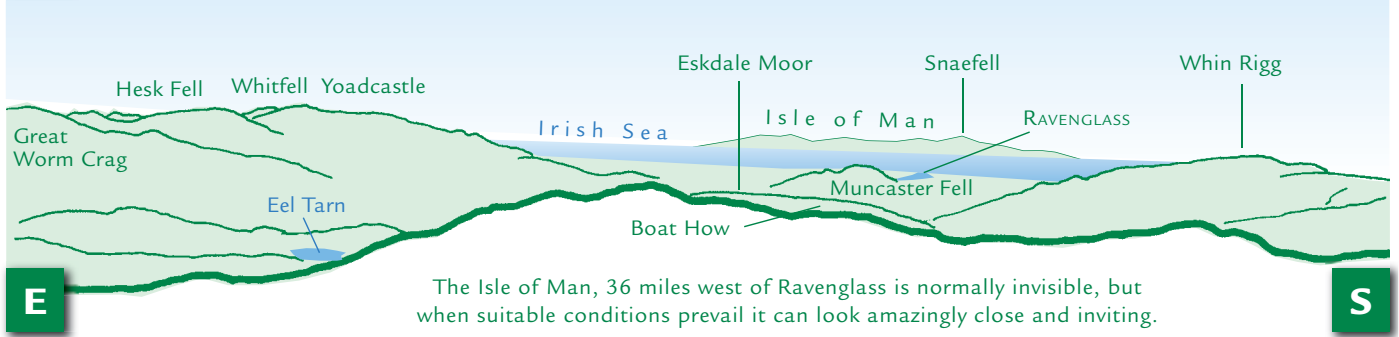

PANORAMA from Great How (GR197040) 523m

This graphic is an extract from **The Mid-Western Fells**, volume four in the **Lakeland Fellranger** series published in April 2008 by Cicerone Press