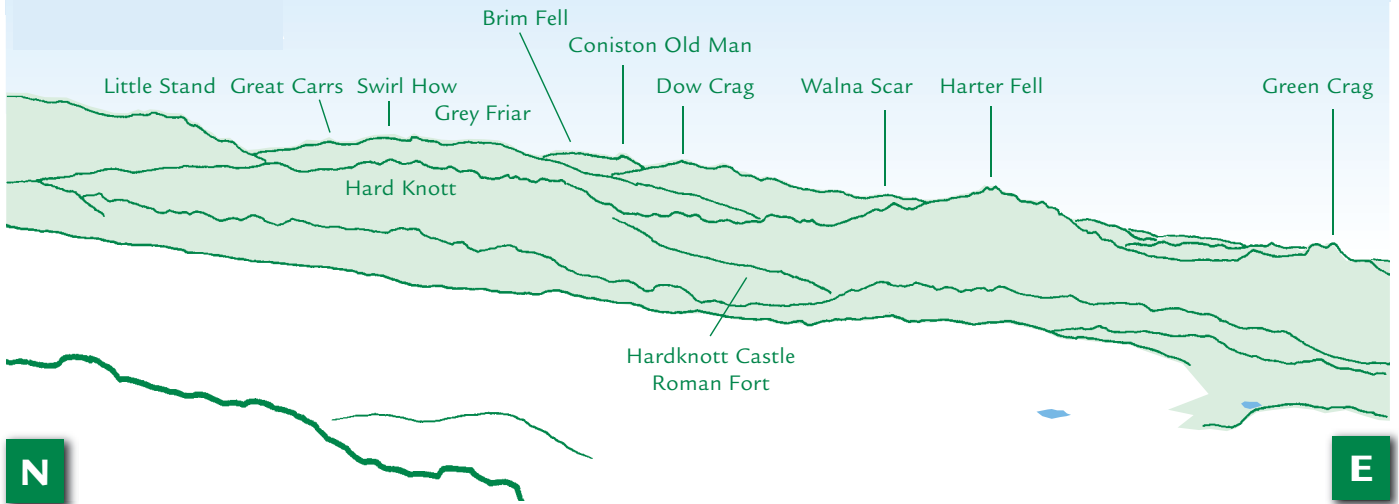

PANORAMA from Great How (GR197040) 523m

This graphic is an extract from **The Mid-Western Fells**, volume four in the **Lakeland Fellranger** series published in April 2008 by Cicerone Press