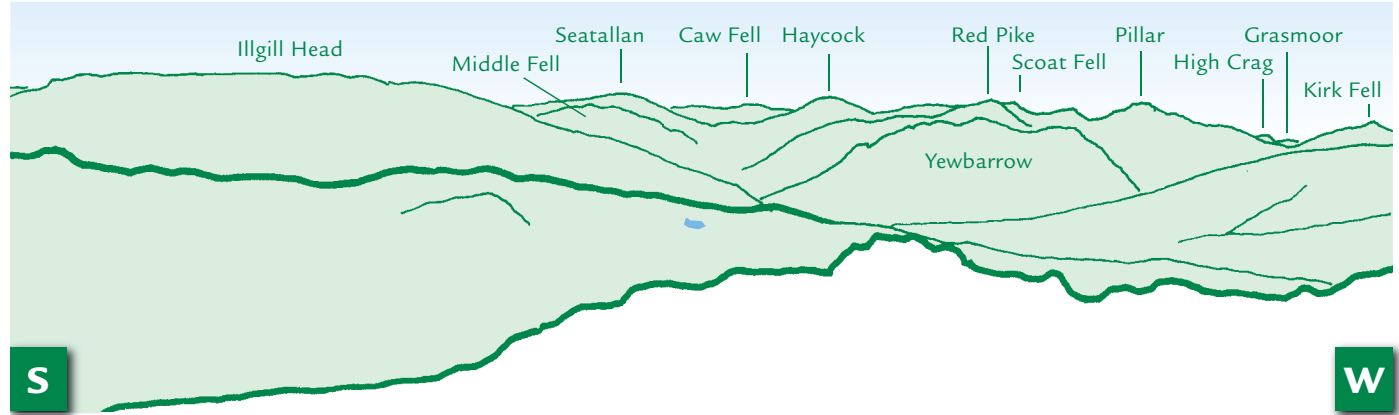

PANORAMA from Great How (GR197040) 523m

This graphic is an extract from **The Mid-Western Fells**, volume four in the **Lakeland Fellranger** series published in April 2008 by Cicerone Press